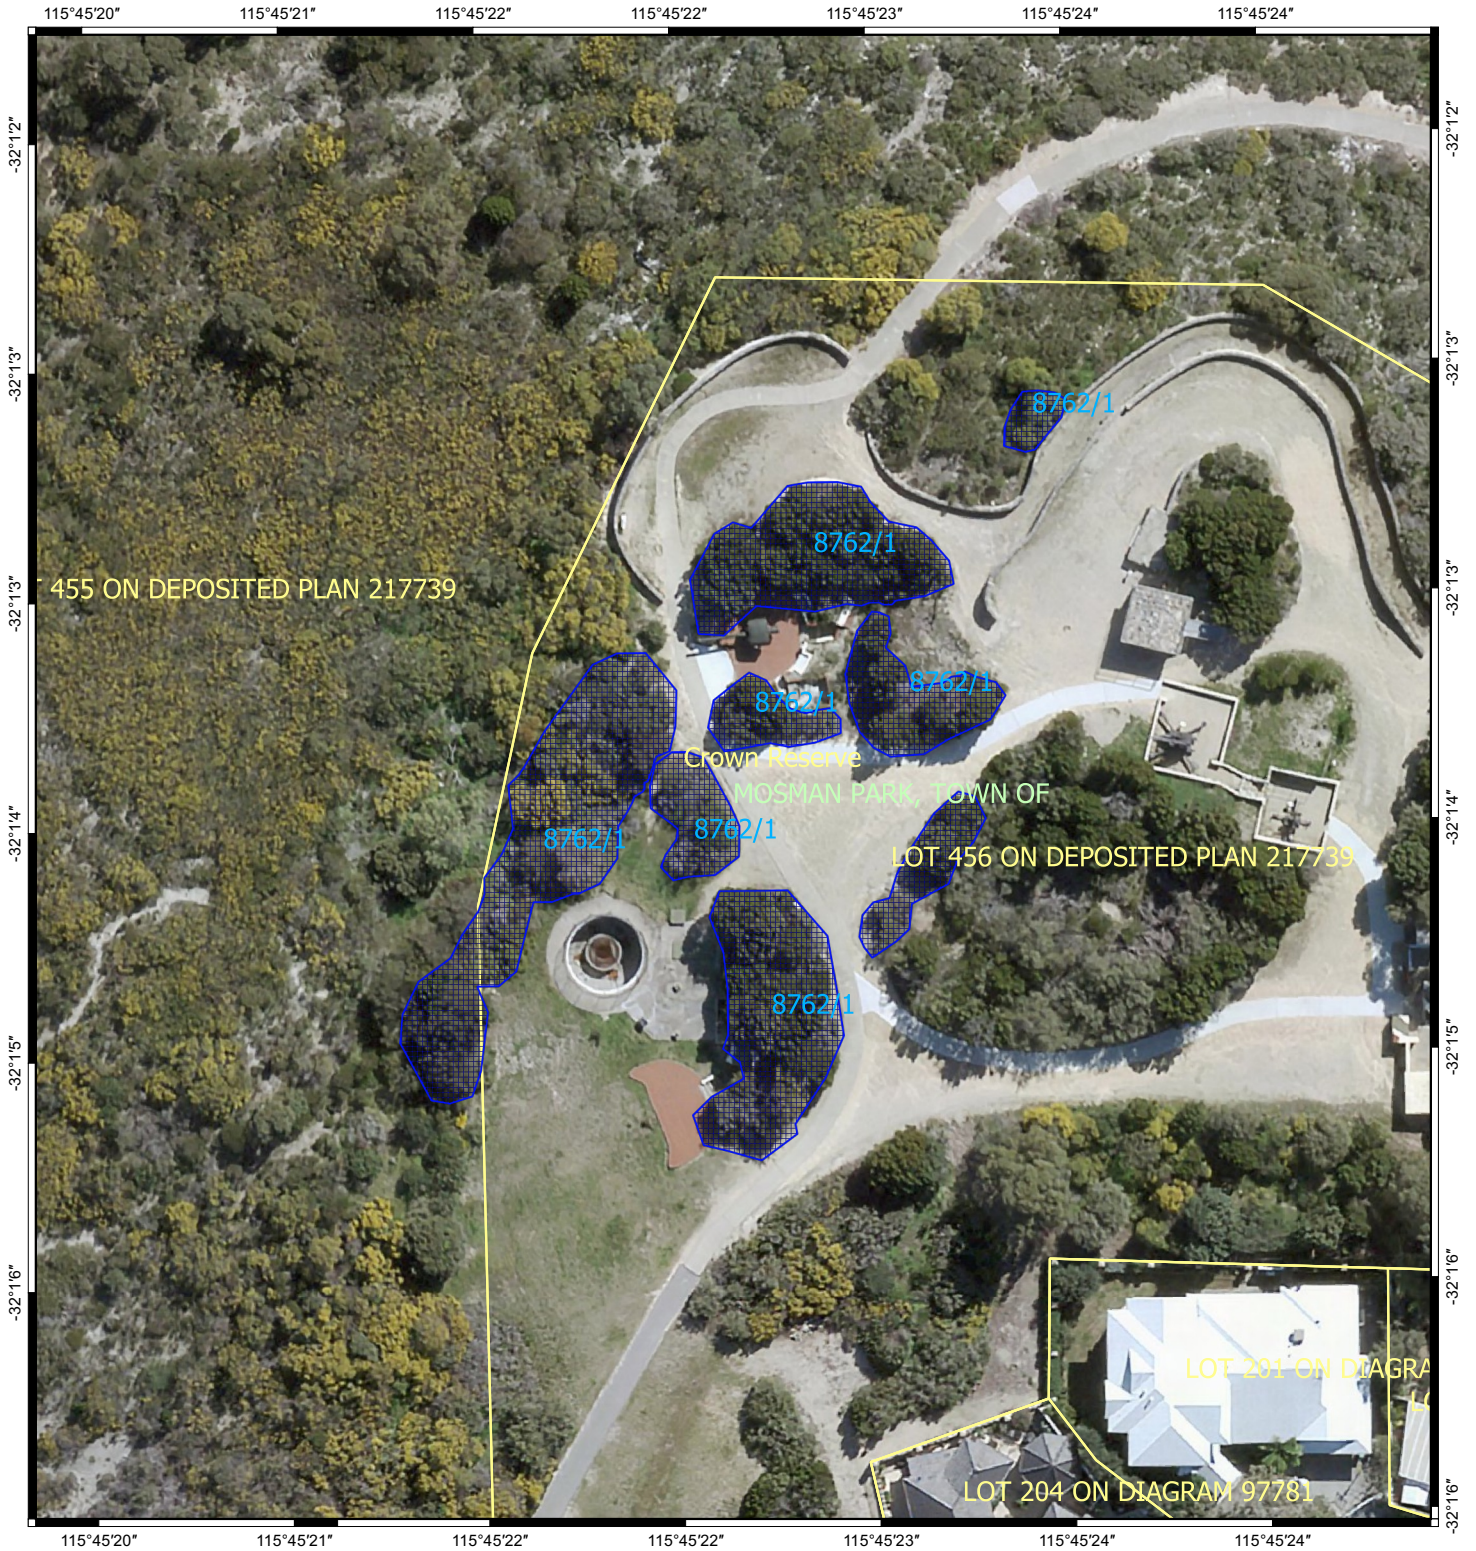

CPS 8762/1 - Map

Legend

-  CPS areas applied to clear
-  Local Government Authorities
-  Cadastre - LGATE 218

MGA 94
Geocentric Datum of Australia 1994

GOVERNMENT OF
WESTERN AUSTRALIA