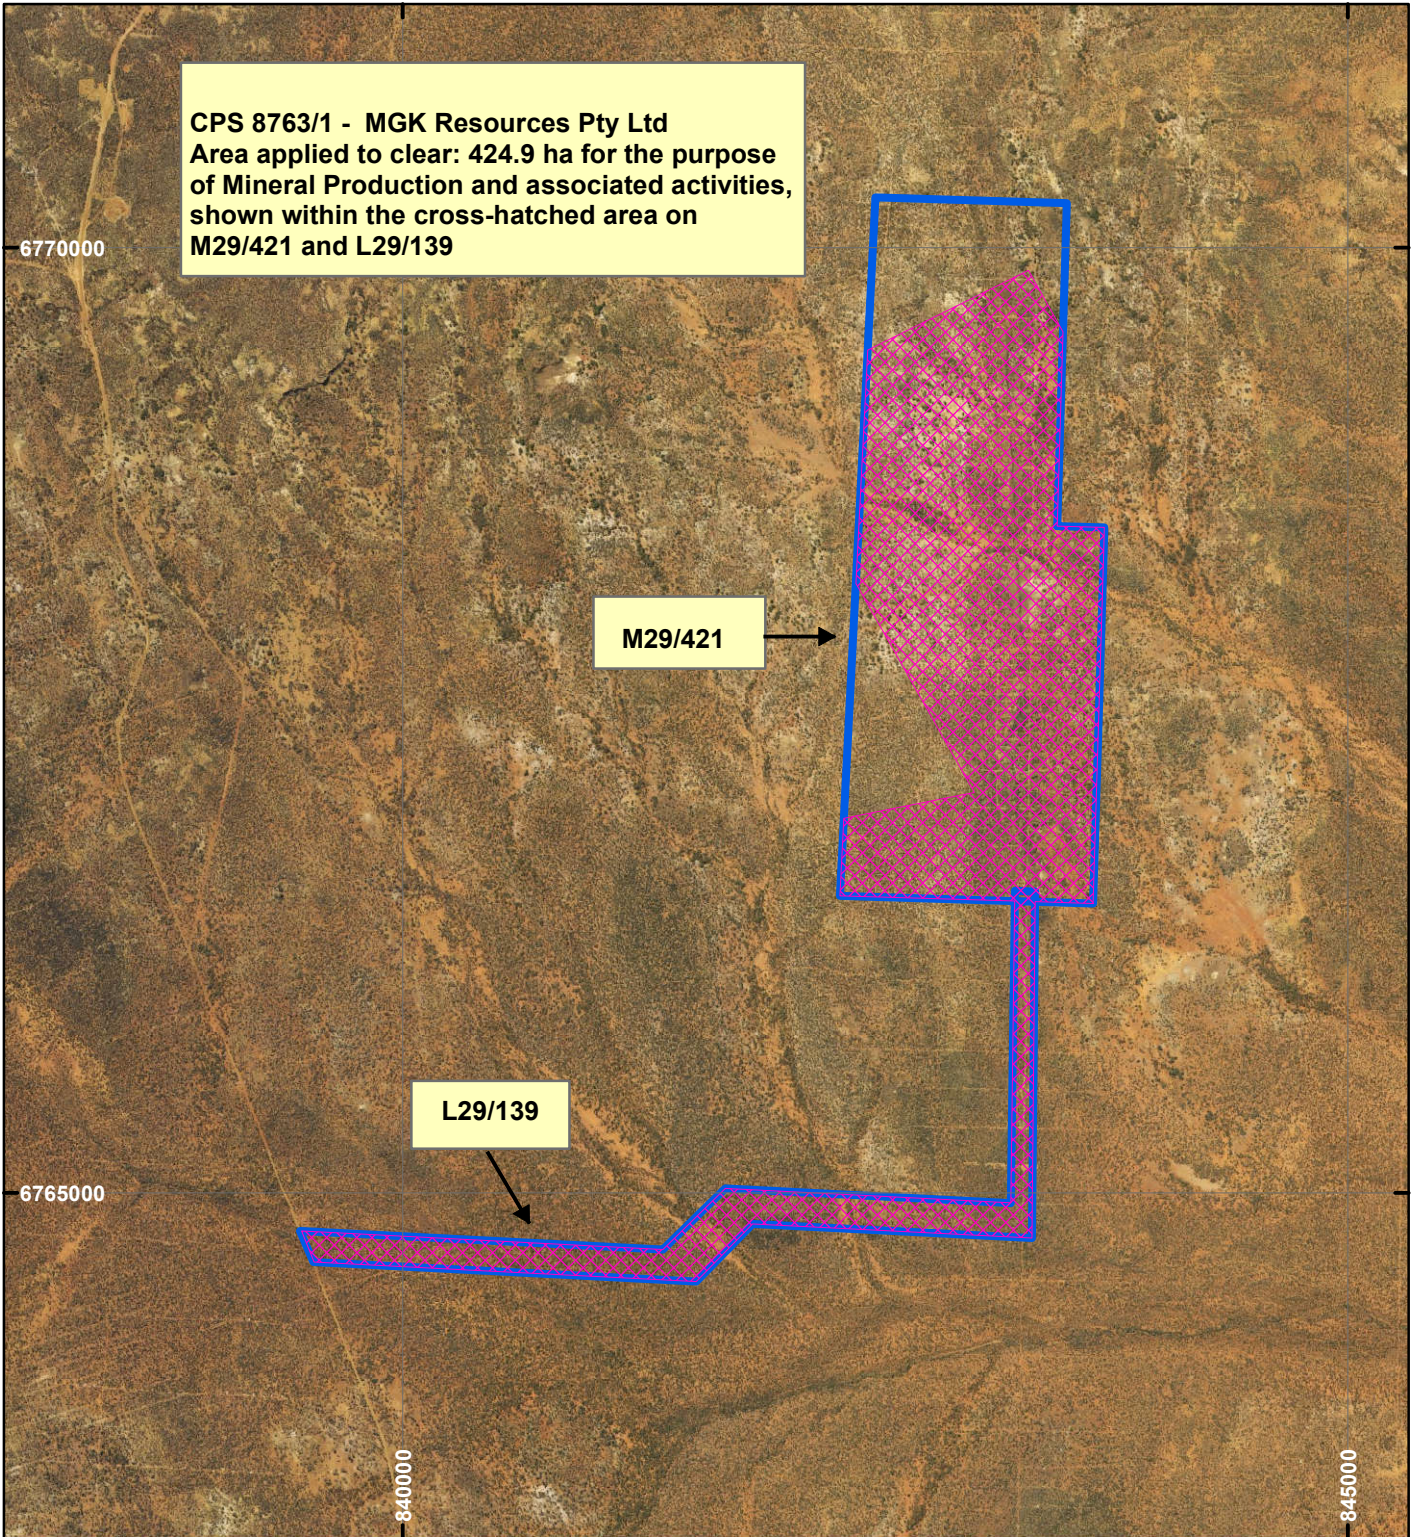

CPS 8763/1 - MGK Resources Pty Ltd

LEGEND

Clearing Instruments

Mining Tenements

Orthophotography sourced from Landgate

Scale 1:40,000

(Approximate when reproduced at A4)

Geocentric Datum Australia 1994

Note: the data in this map have not been projected. This may result in geometric distortion or measurement inaccuracies.

..... Date

Officer with delegated authority under Section 20 of the Environmental Protection Act 1986