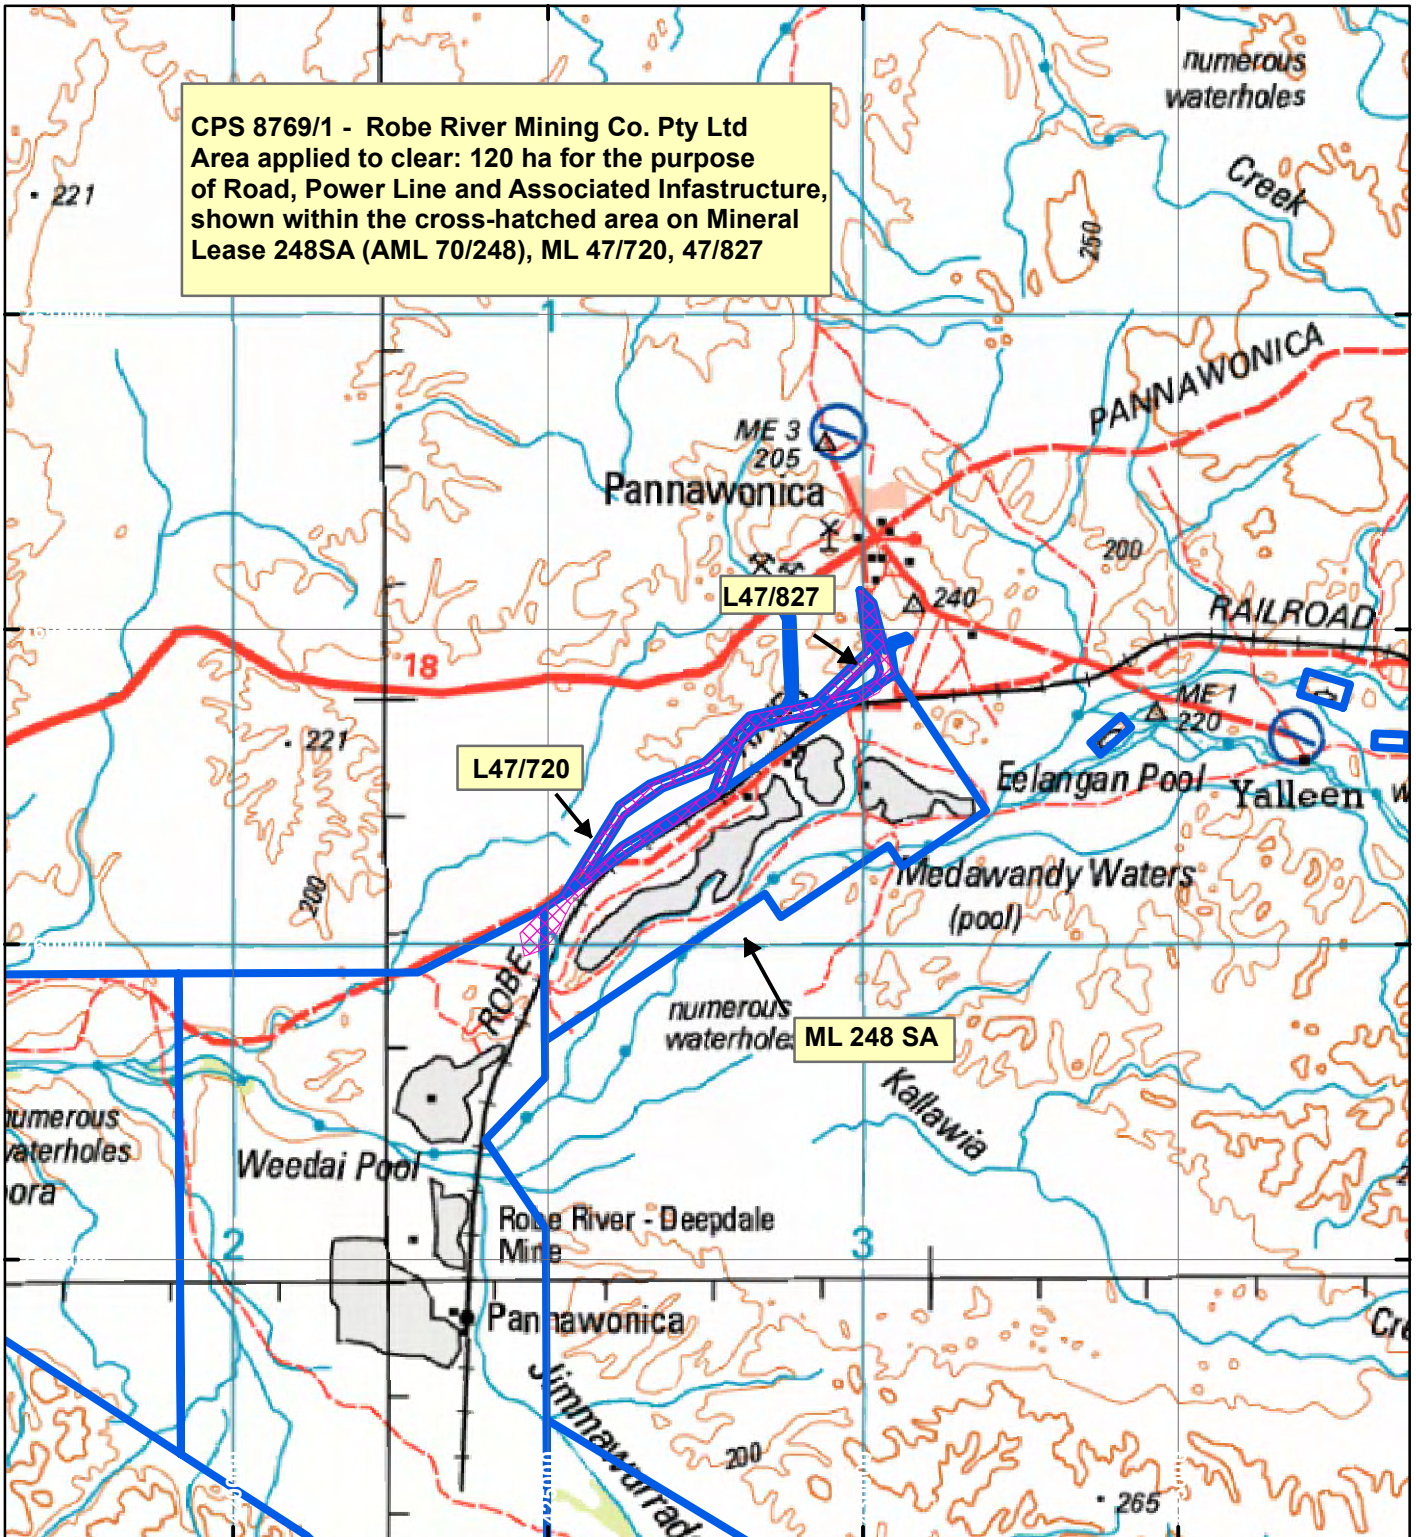

CPS CPS 8769/1 - Robe River Mining Co. Pty Ltd

LEGEND

Clearing Instruments

Mining Tenements

Scale 1:120,000

(Approximate when reproduced at A4)

Geocentric Datum Australia 1994

Note: the data in this map have not been projected. This may result in geometric distortion or measurement inaccuracies.

..... Date

Officer with delegated authority under Section 20 of the Environmental Protection Act 1986

Information derived from this map should be confirmed with the data custodian acknowledged by the agency acronym in the legend.