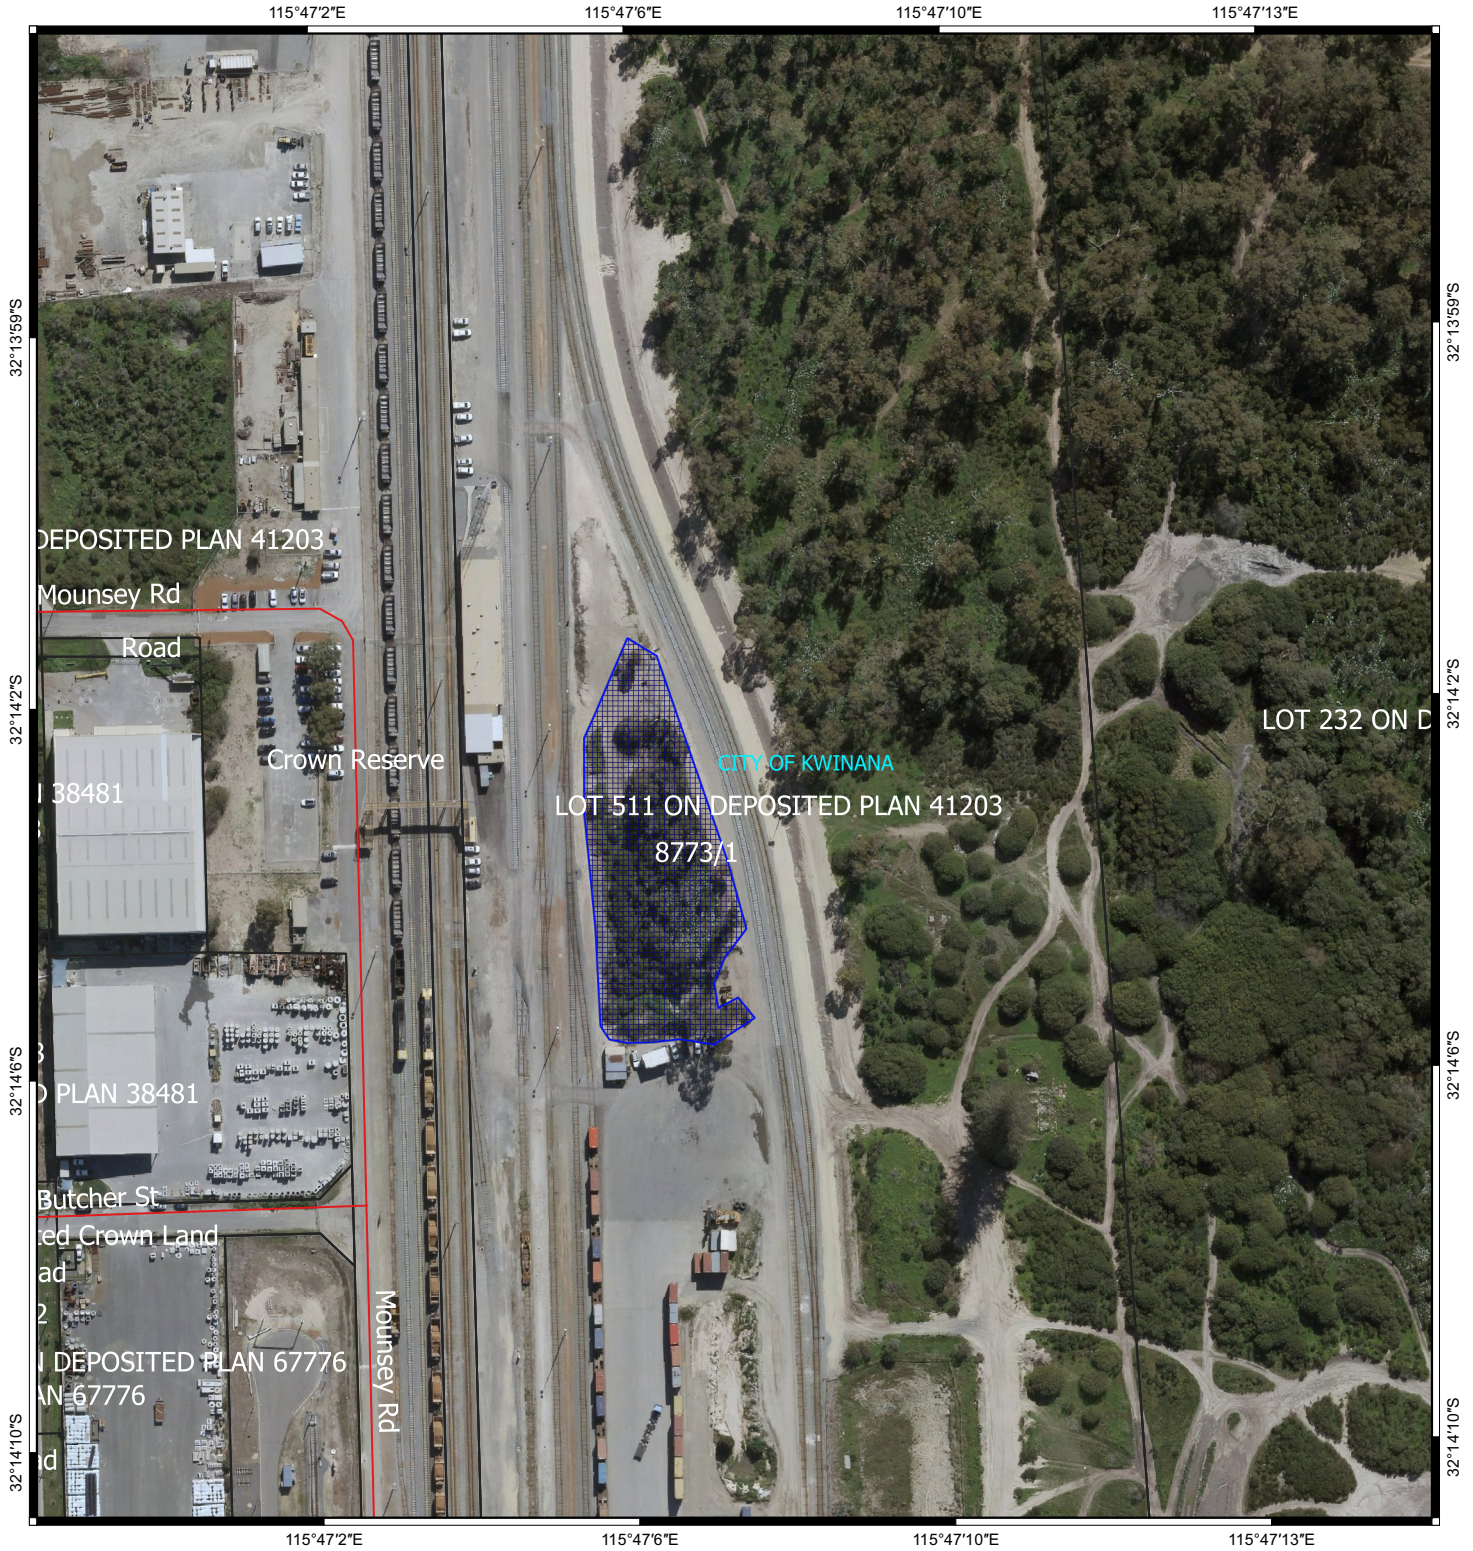

CPS 8773/1 - Map

Legend

-  CPS areas applied to clear
-  Local Government Authorities

Cadastre

-  Roads

Image

0 25 50 75 100 m

MGA94
Geocentric Datum of Australia 1994