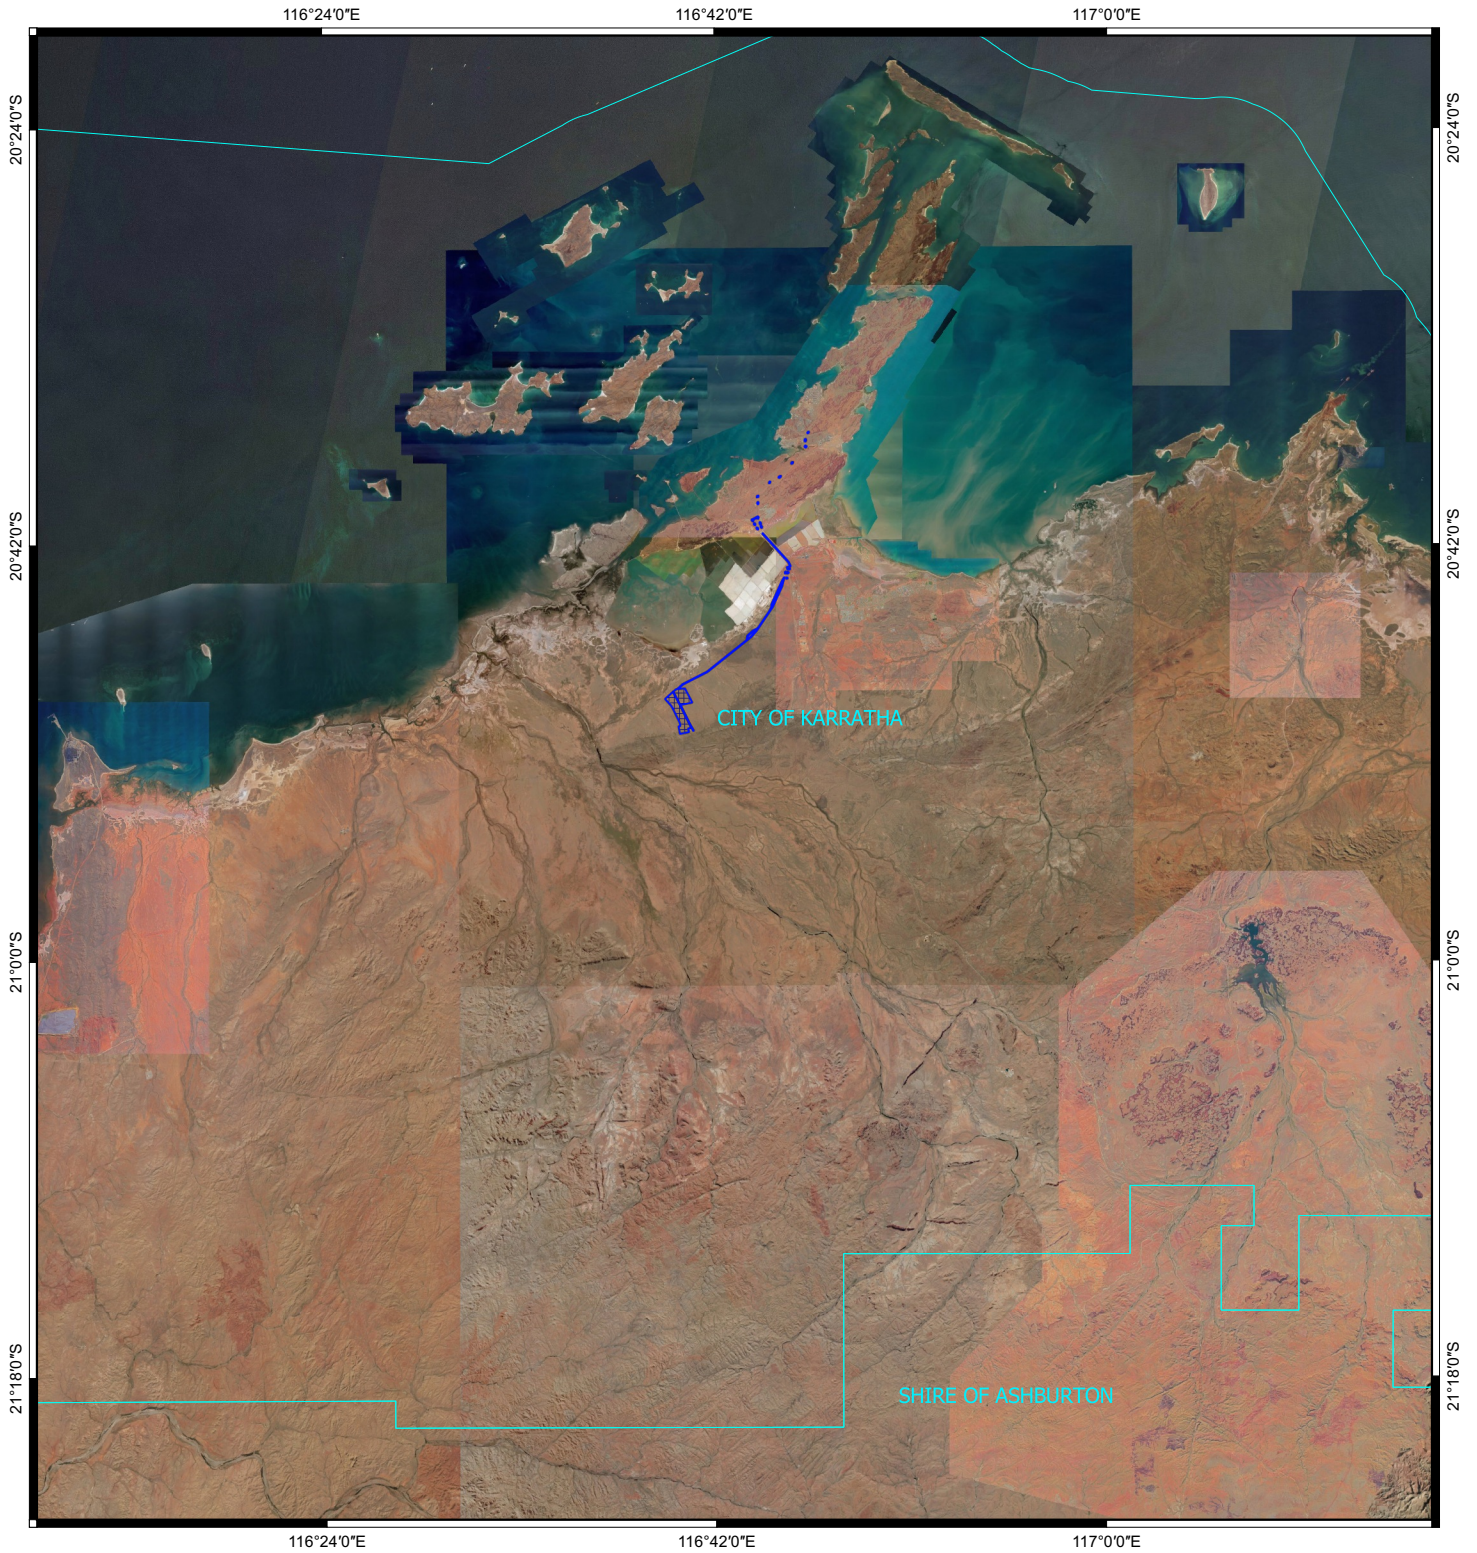

CPS 8782/1 - Context map

Legend

-  CPS areas applied to clear
-  Local Government Authorities

Image

0 10 20 km

MGA 94
Geocentric Datum of Australia 1994

GOVERNMENT OF
WESTERN AUSTRALIA