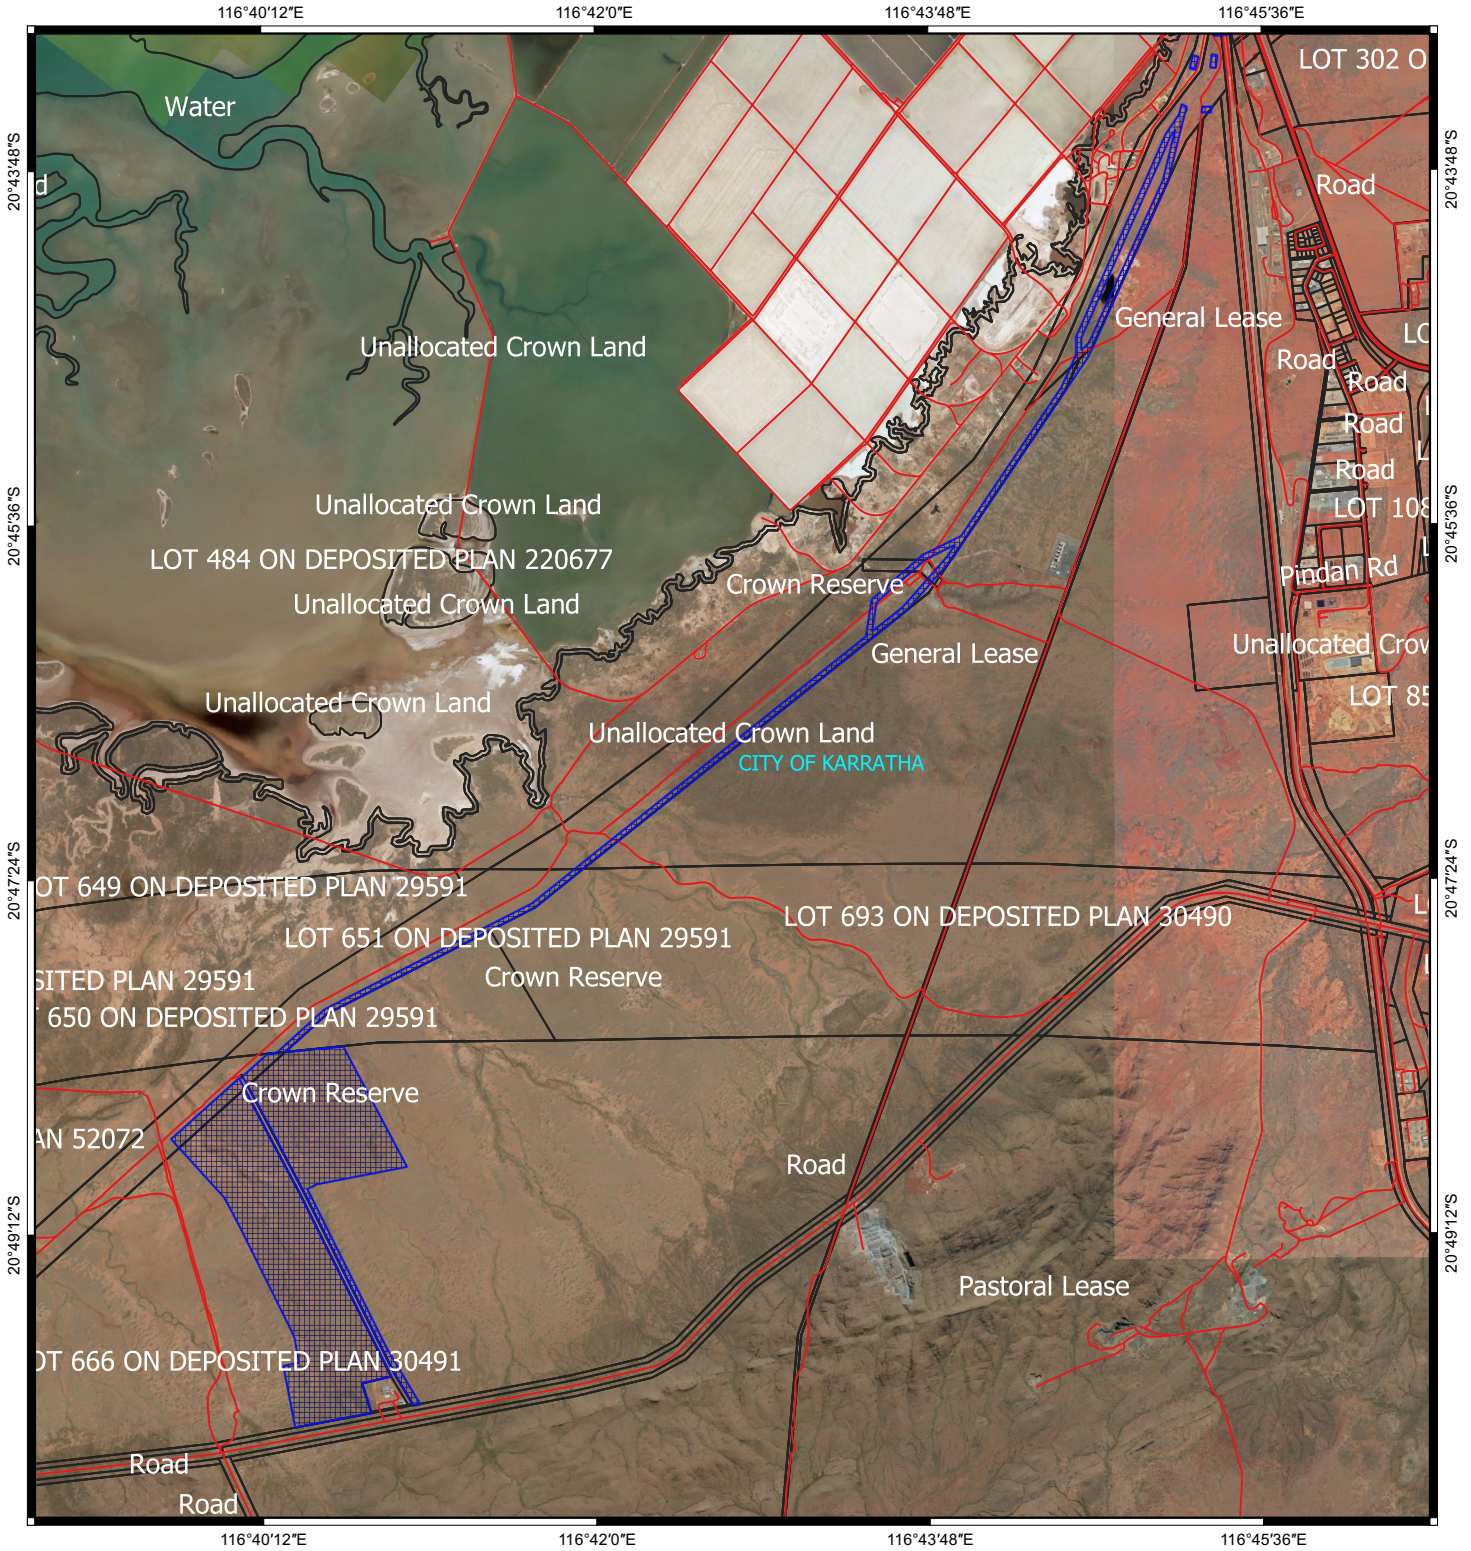

# CPS 8782/1 - Map a

## Legend

-  CPS areas applied to clear
-  Local Government Authorities

### Cadastre

-  Roads

### Image

0 1 2 km

MGA 94  
Geocentric Datum of Australia 1994

GOVERNMENT OF  
WESTERN AUSTRALIA