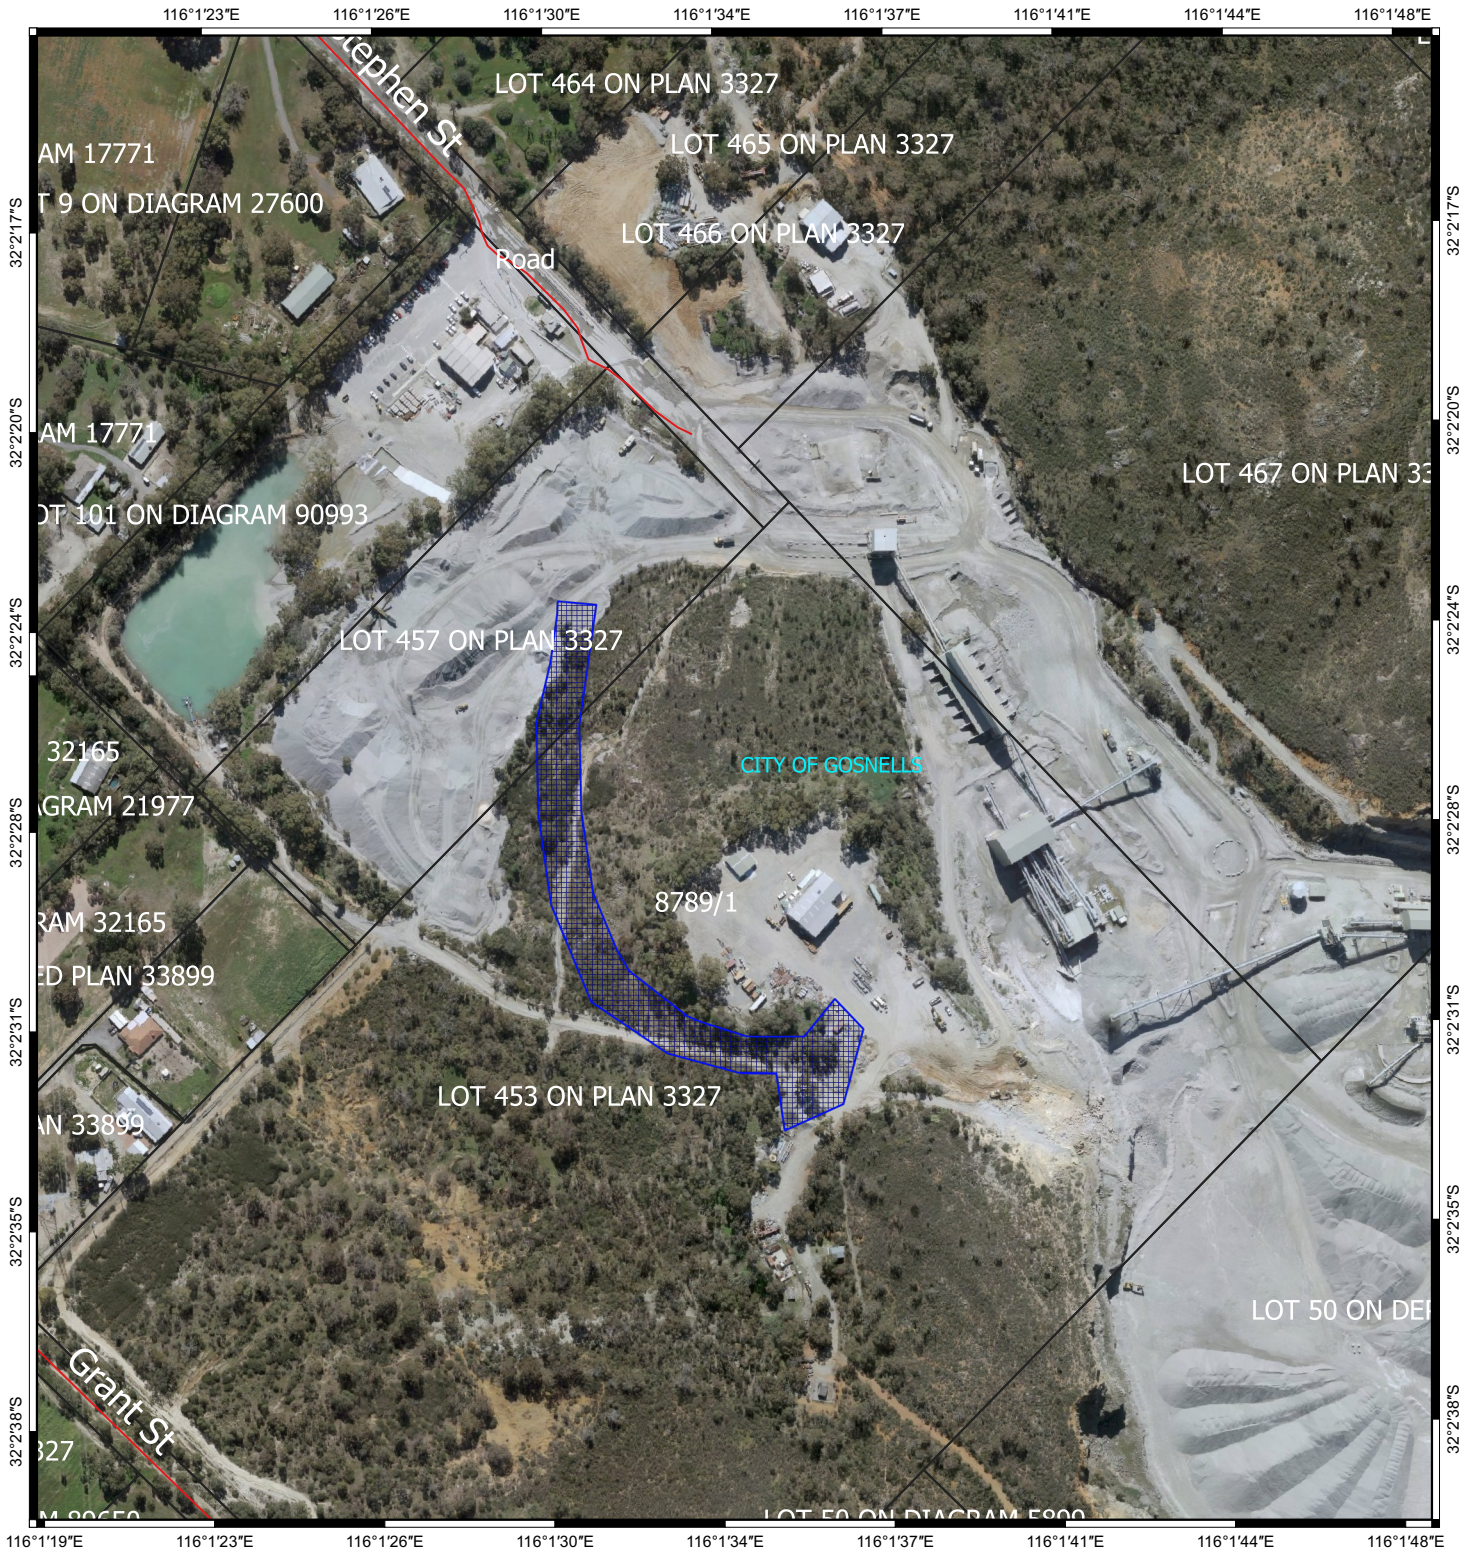

CPS 8789/1 - Map

Legend

-  CPS areas applied to clear
-  Local Government Authorities

Cadastral

-  Roads

Image

0 50 100 150 200 m

MGA94
Geocentric Datum of Australia 1994