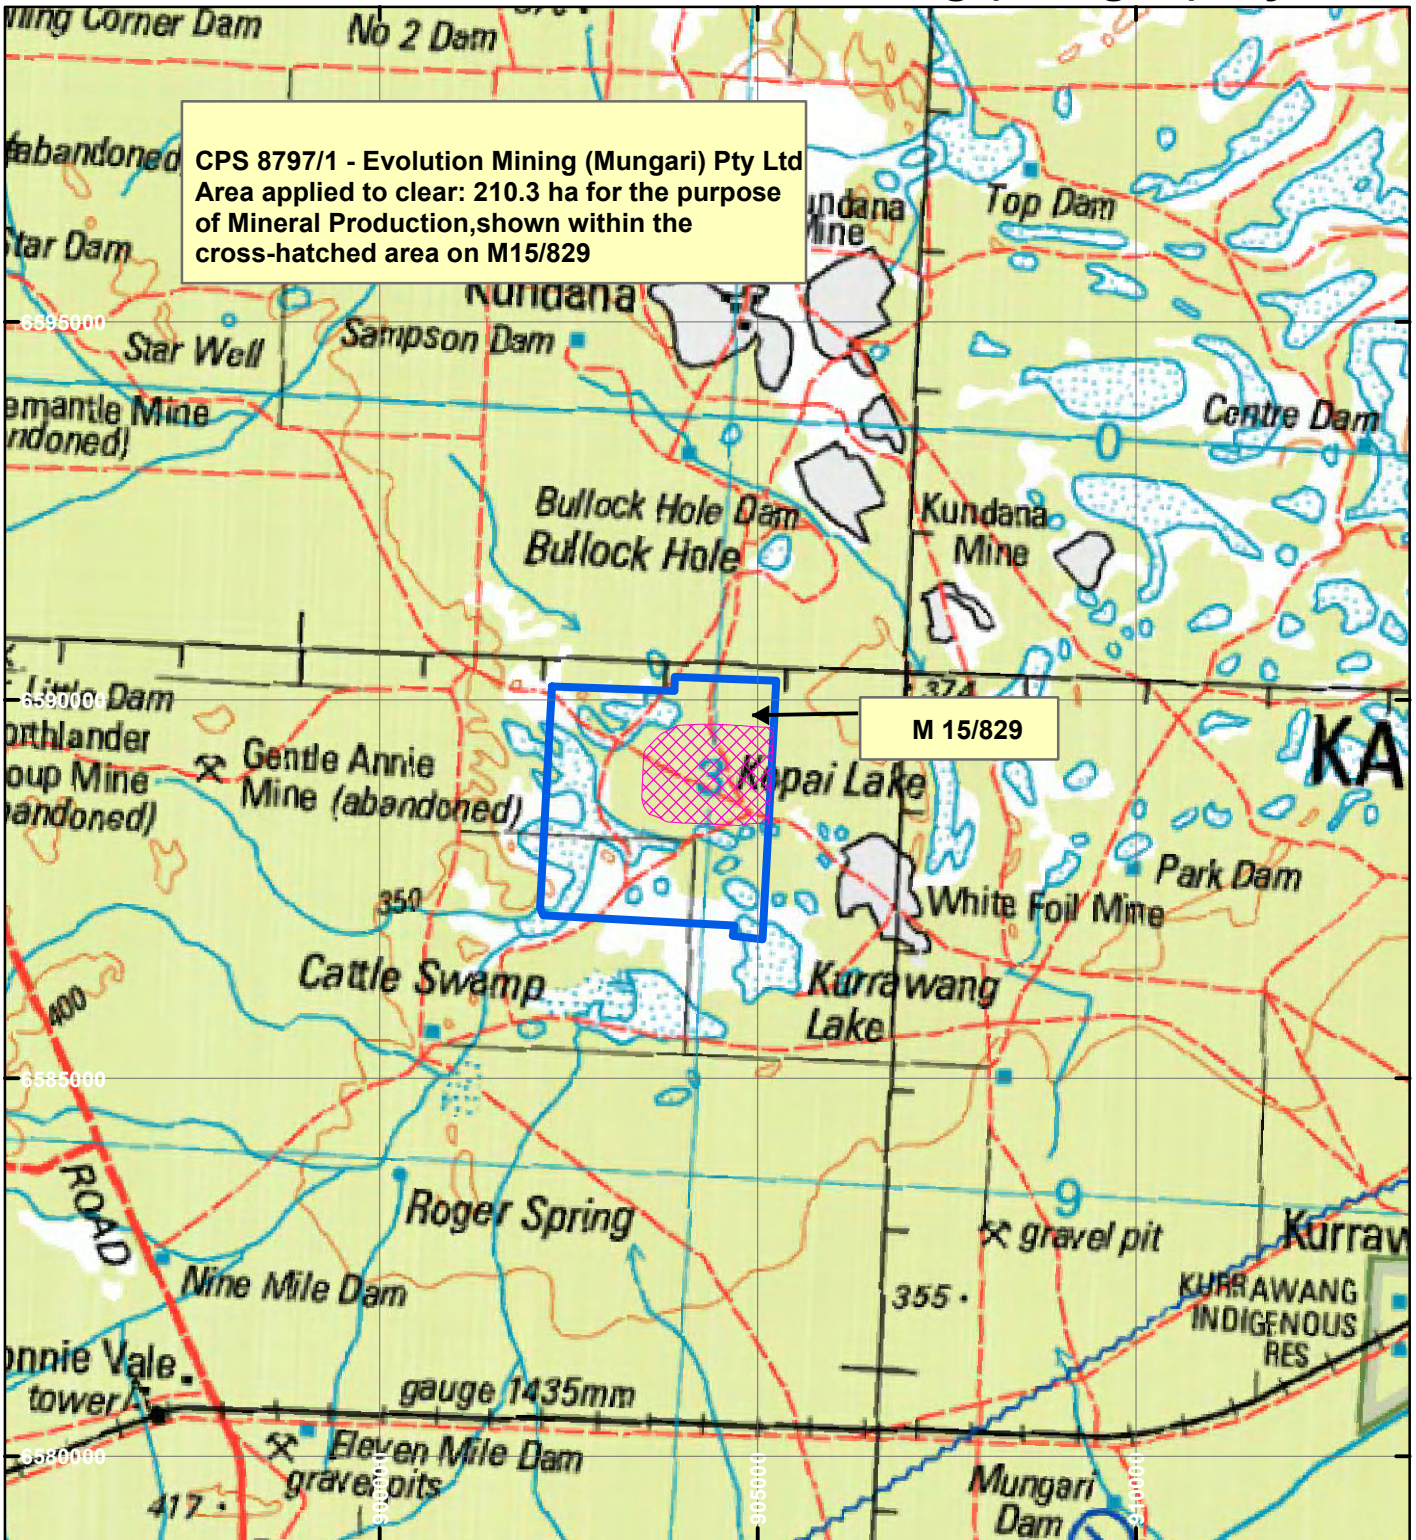

CPS 8797/1 - Evolution Mining (Mungari) Pty Ltd

LEGEND

Clearing Instruments

Mining Tenements

Scale 1:100,000

(Approximate when reproduced at A4)

Geocentric Datum Australia 1994

Note: the data in this map have not been projected. This may result in geometric distortion or measurement inaccuracies.

..... Date

Officer with delegated authority under Section 20 of the Environmental Protection Act 1986

Information derived from this map should be confirmed with the data custodian acknowledged by the agency acronym in the legend.