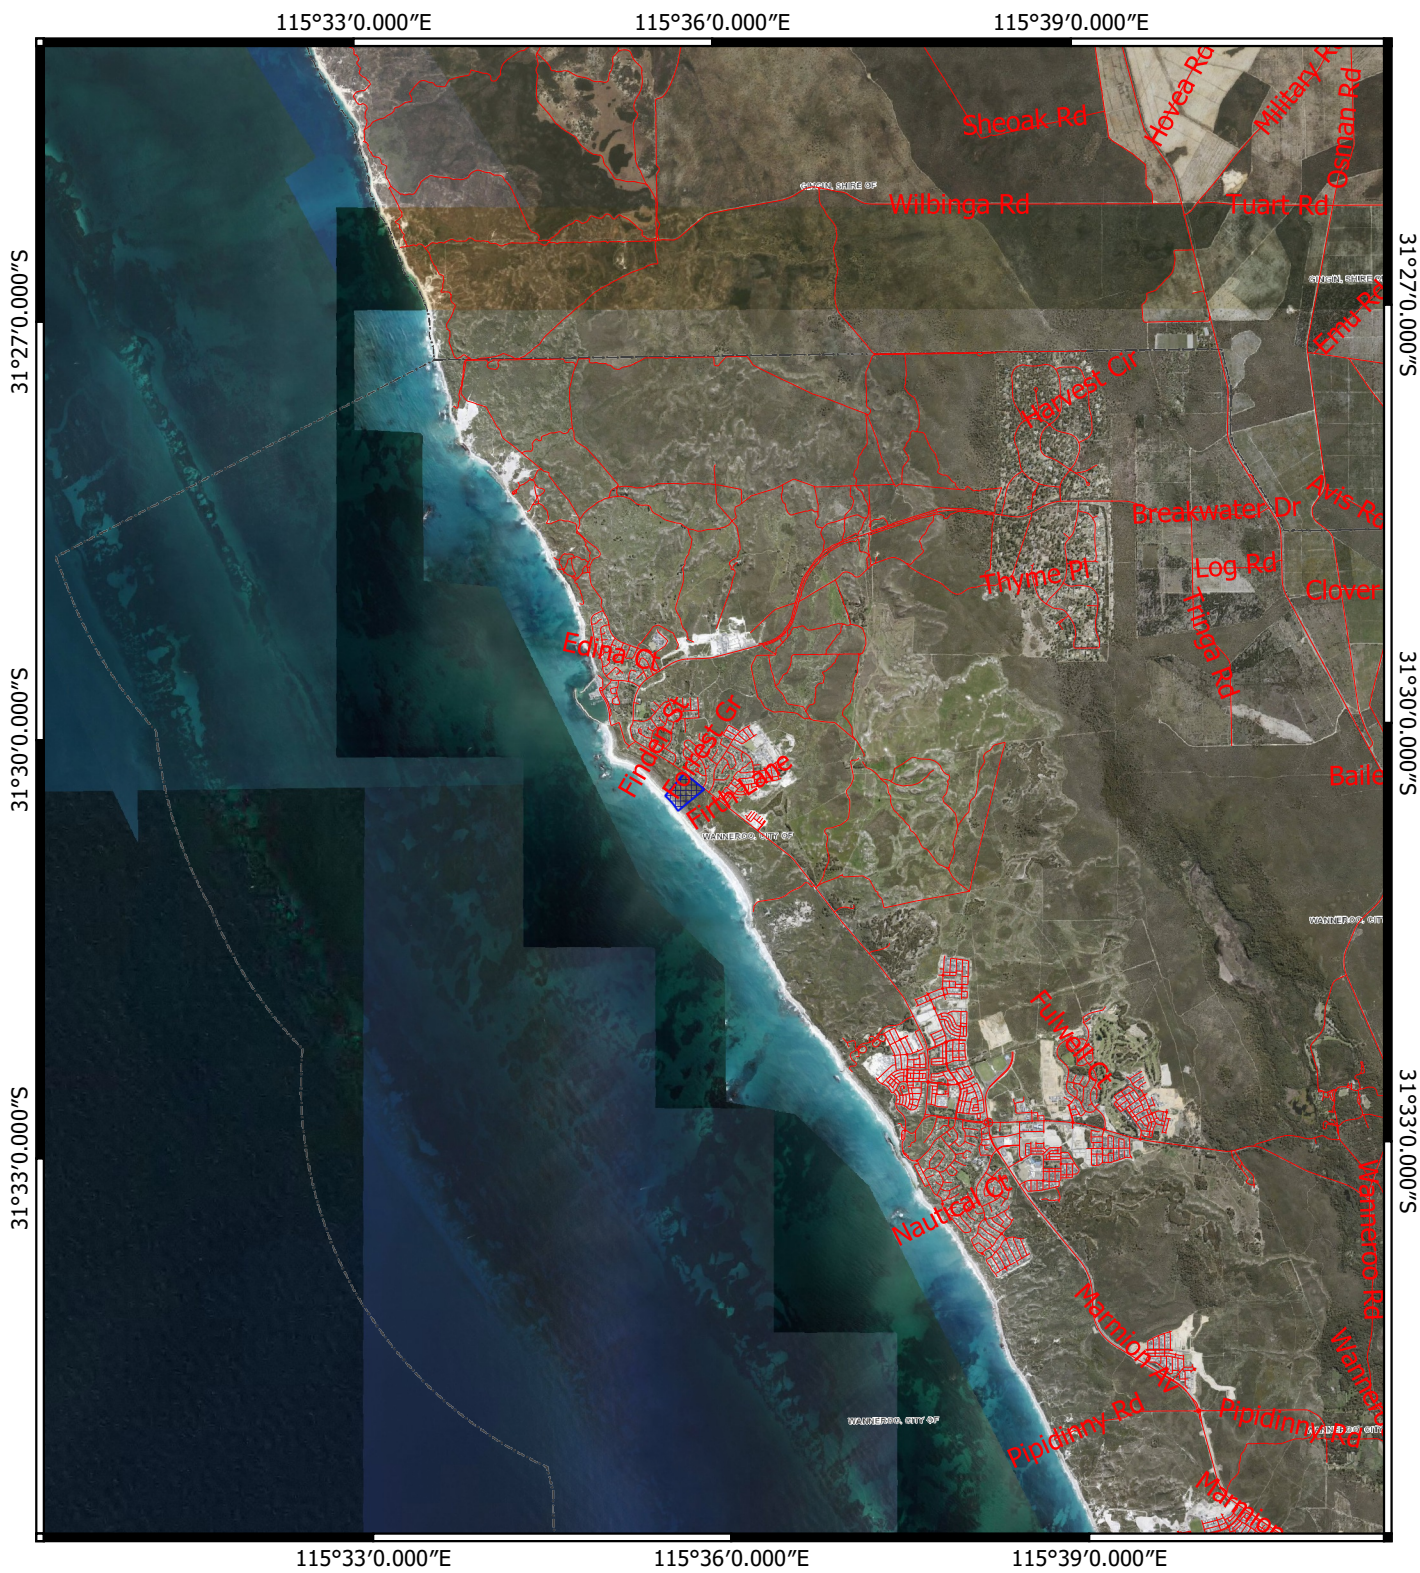

# CPS 8807/1 - Context Map

## Legend

### CPS layers

 CPS areas applied to clear

### base layers

 Road Centrelines

Local Government Authority (LGA) Boundaries (LGATE-233)

MGA 94  
Geocentric Datum of Australia 1994

GOVERNMENT OF  
WESTERN AUSTRALIA