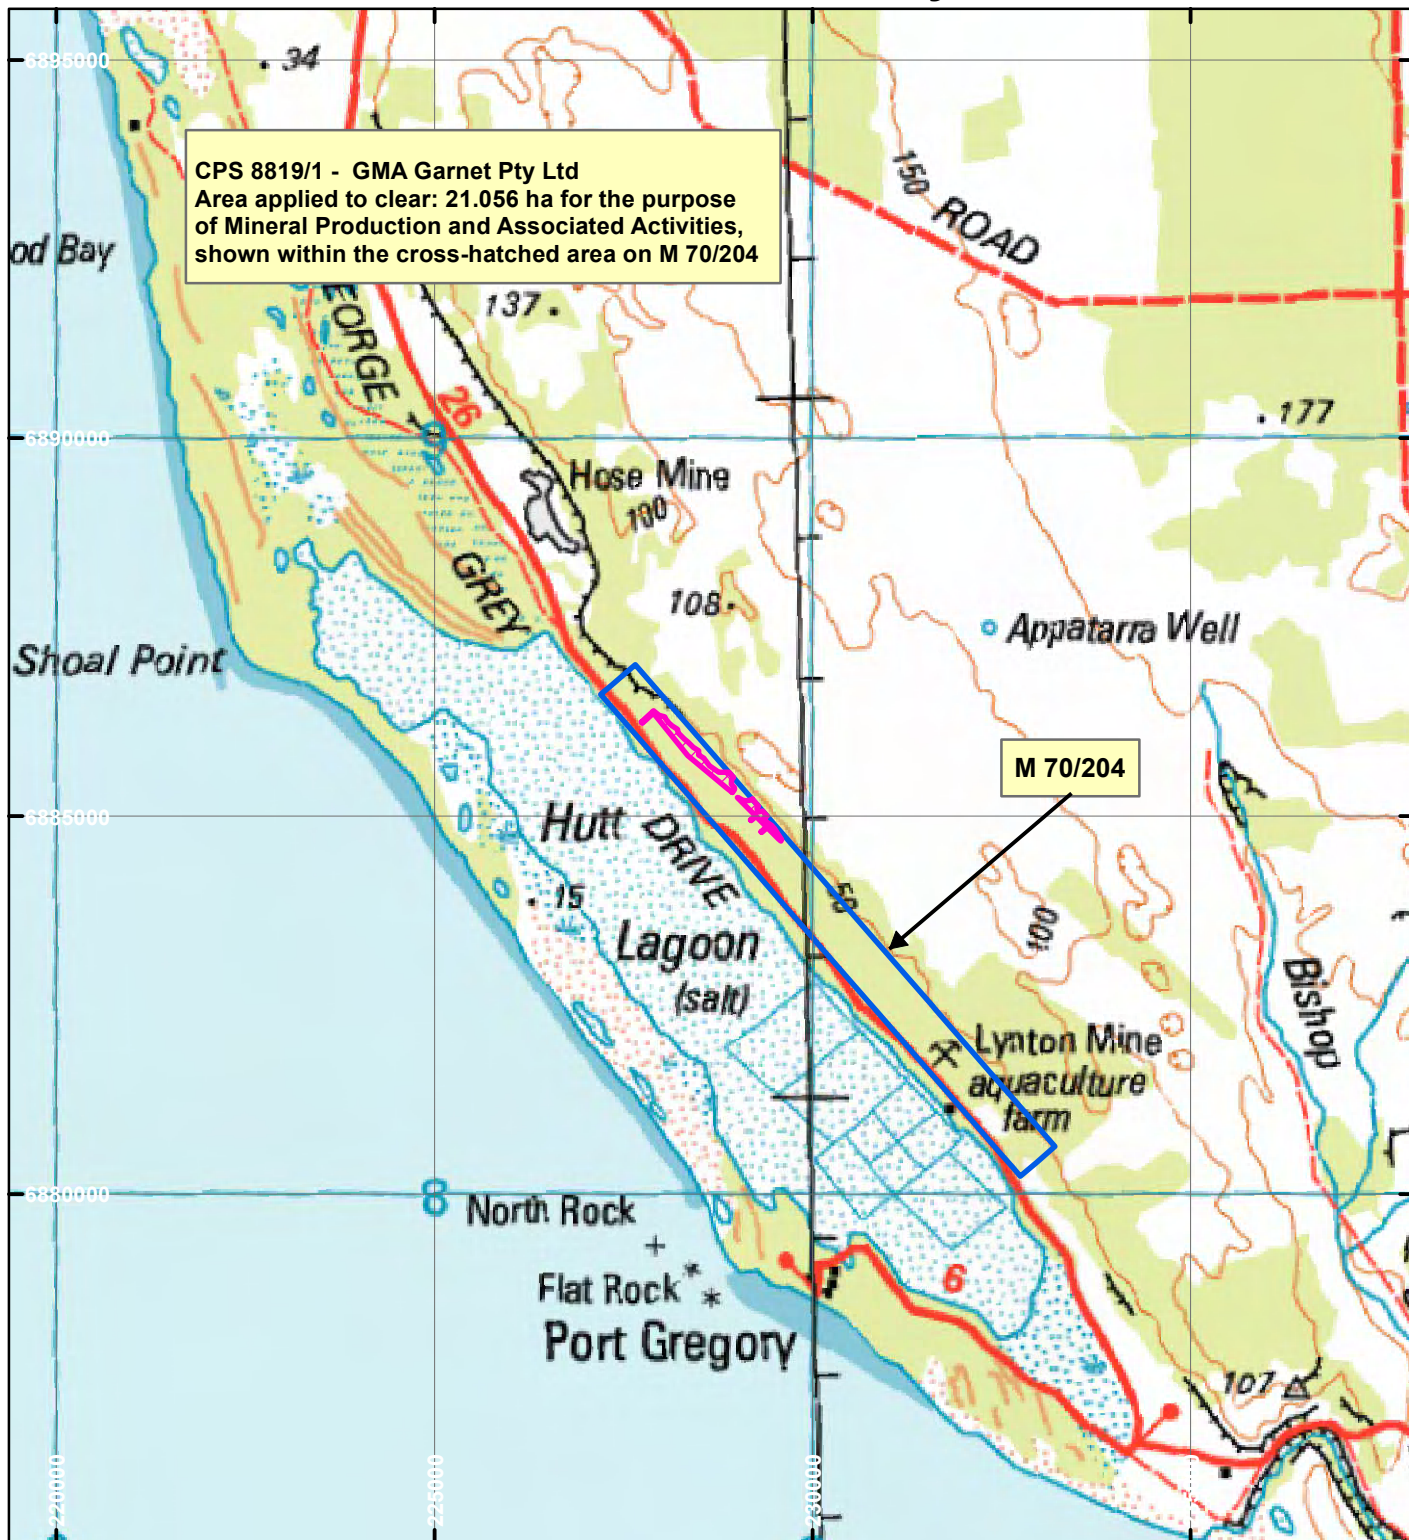

CPS 8819/1 - GMA Garnet Pty Ltd

LEGEND

Clearing Instruments

Mining Tenements

Scale 1:100,000

(Approximate when reproduced at A4)

Geocentric Datum Australia 1994

..... Date .....

Officer with delegated authority under Section 20 of the Environmental Protection Act 1986

Information derived from this map should be confirmed with the data custodian acknowledged by the agency acronym in the legend.

WA Crown Copyright 2002