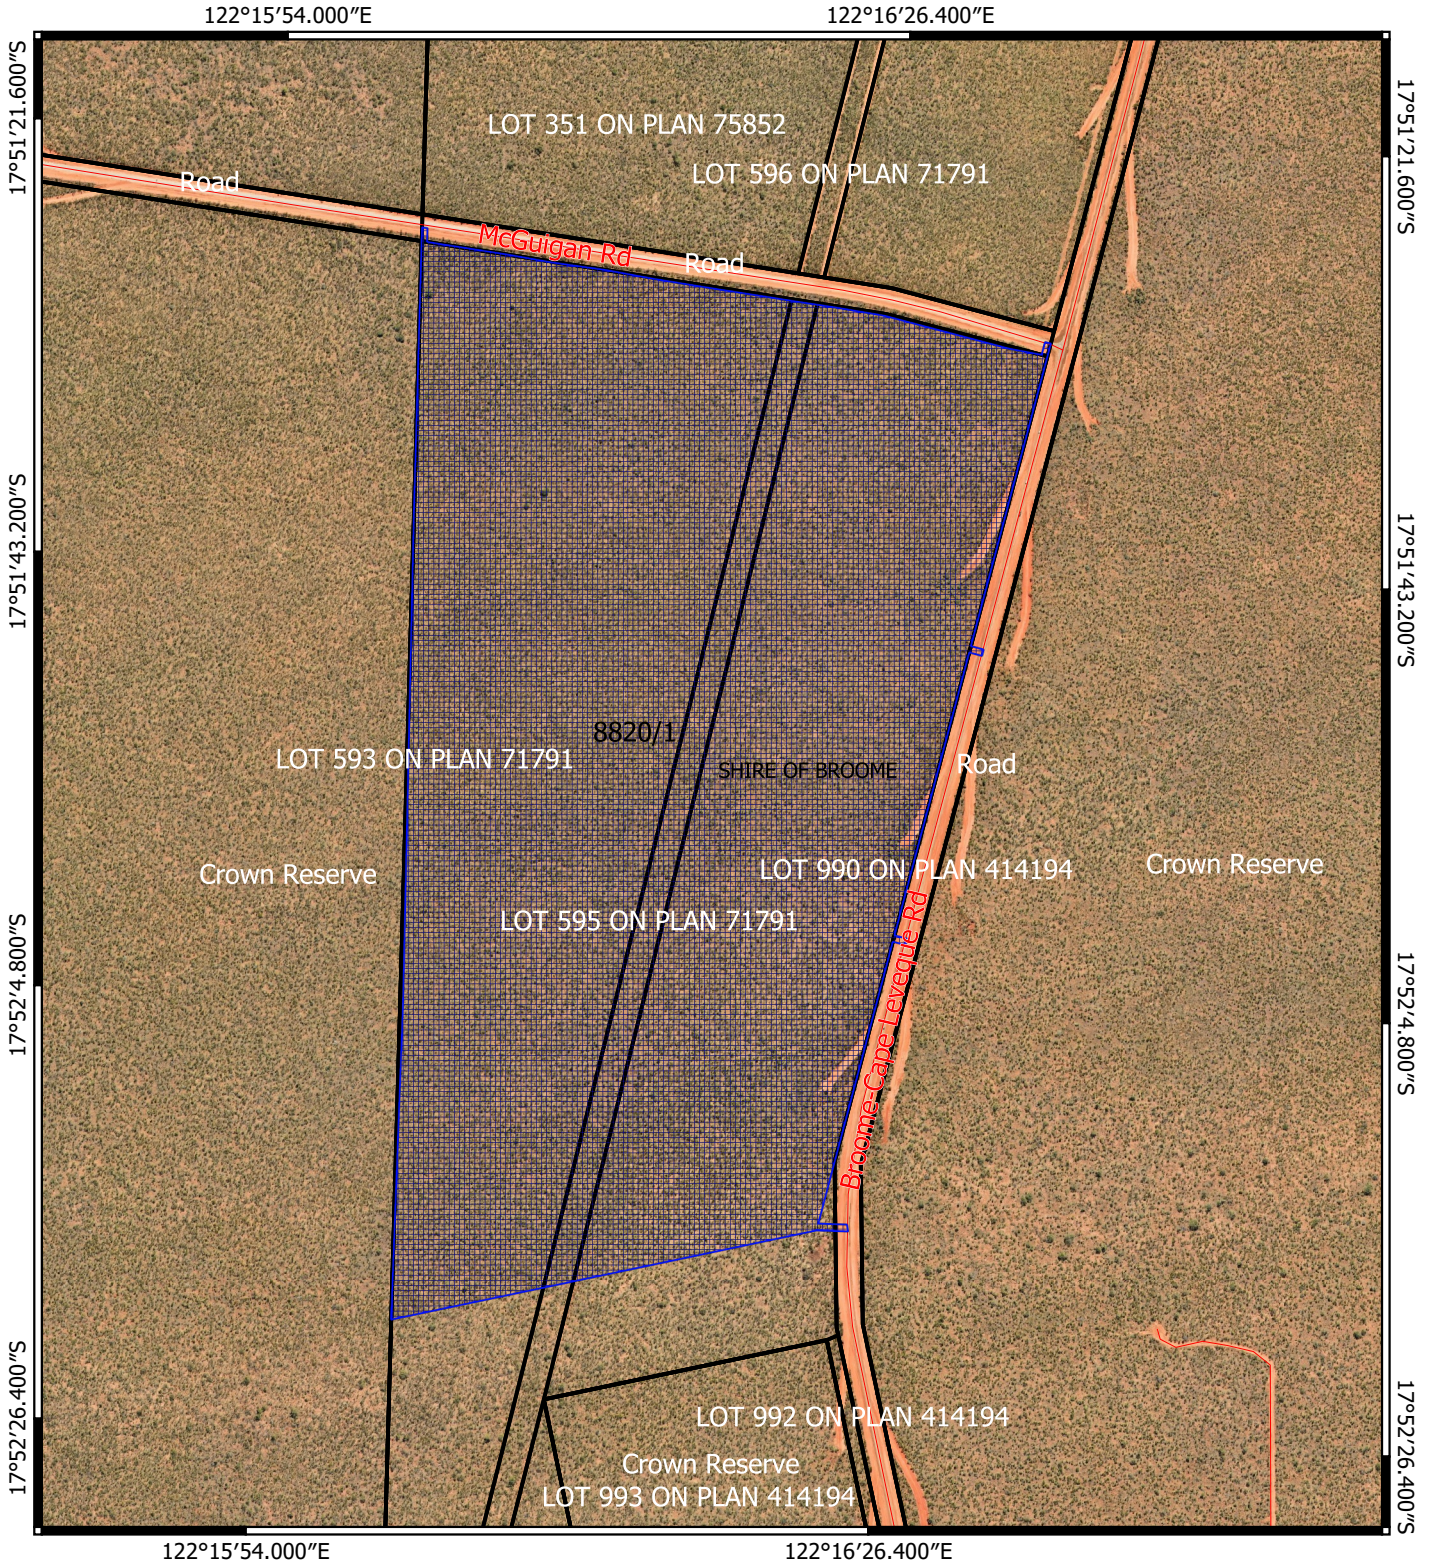

CPS 8820/1 - Map (a)

Legend

-  CPS areas applied to clear
-  Cadastre - LGATE 218
-  Road Centrelines
-  Local Government Authorities

MGA 94
Geocentric Datum of Australia 1994

GOVERNMENT OF
WESTERN AUSTRALIA