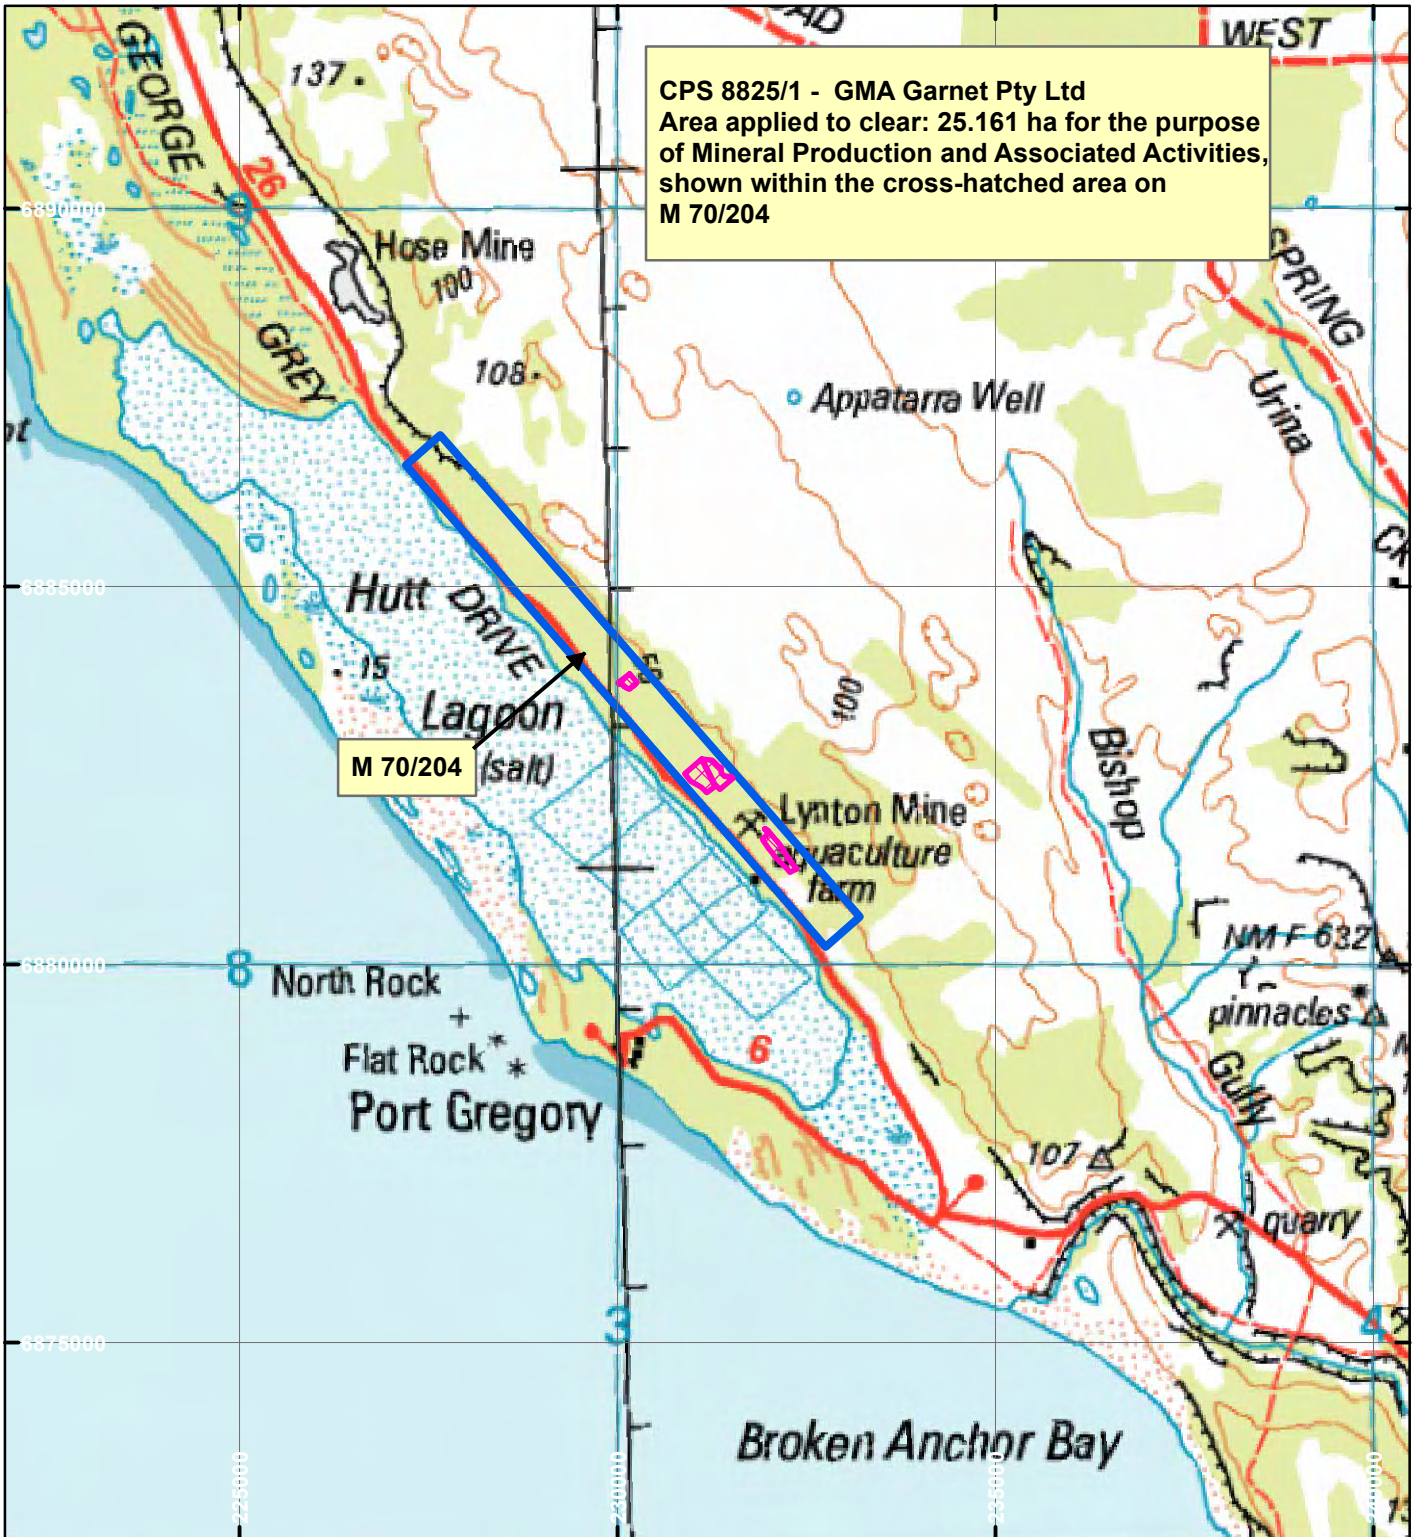

## LEGEND

Clearing Instruments

Mining Tenements

Scale 1:100,000

(Approximate when reproduced at A4)

Geocentric Datum Australia 1994

Note: the data in this map have not been projected. This may result in geometric distortion or measurement inaccuracies.

..... Date .....

Officer with delegated authority under Section 20 of  
 the Environmental Protection Act 1986

Information derived from this map should be  
 confirmed with the data custodian acknowledged  
 by the agency acronym in the legend.