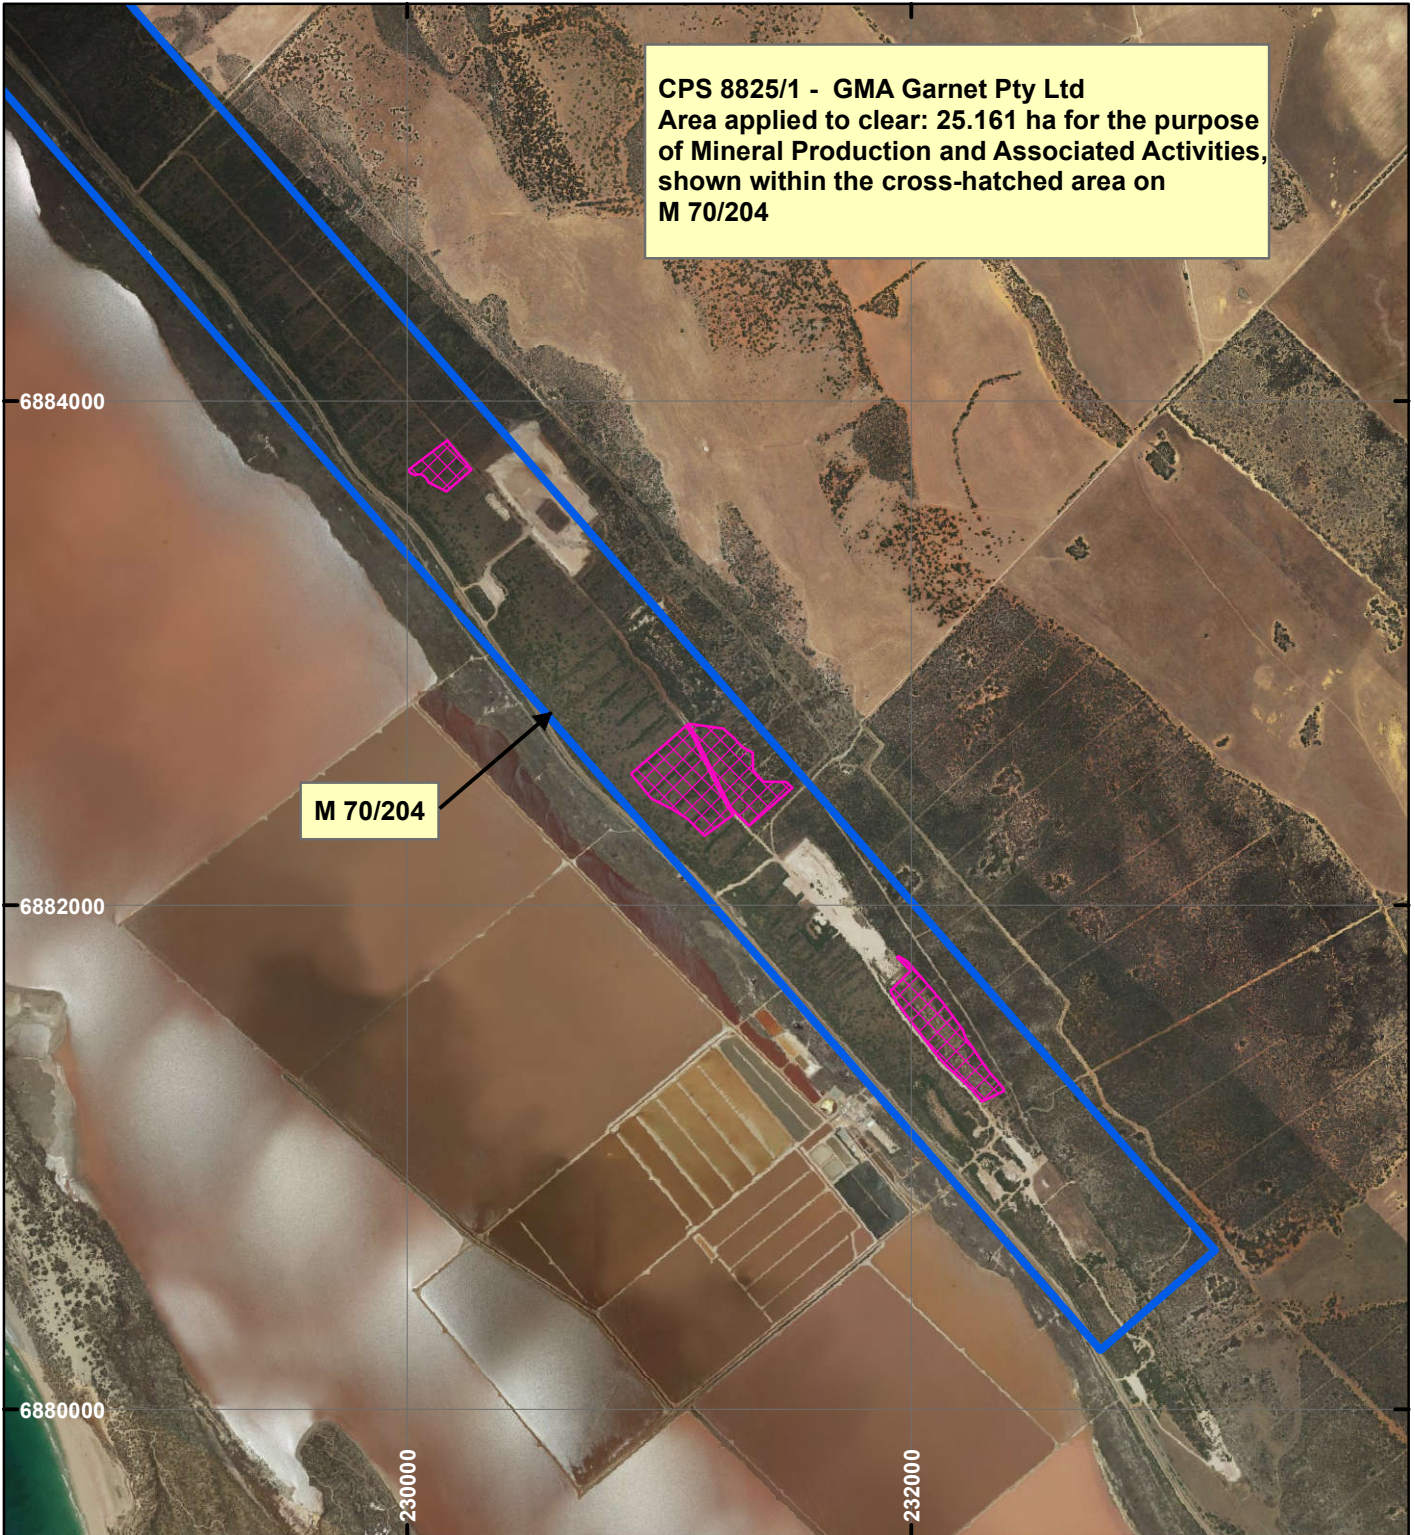

CPS 8825/1 - GMA Garnet Pty Ltd

LEGEND

Clearing Instruments

Mining Tenements

Orthophotography sourced from Landgate

Scale 1:30,000

(Approximate when reproduced at A4)

Geocentric Datum Australia 1994

Note: the data in this map have not been projected. This may result in geometric distortion or measurement inaccuracies.

..... Date

Officer with delegated authority under Section 20 of the Environmental Protection Act 1986