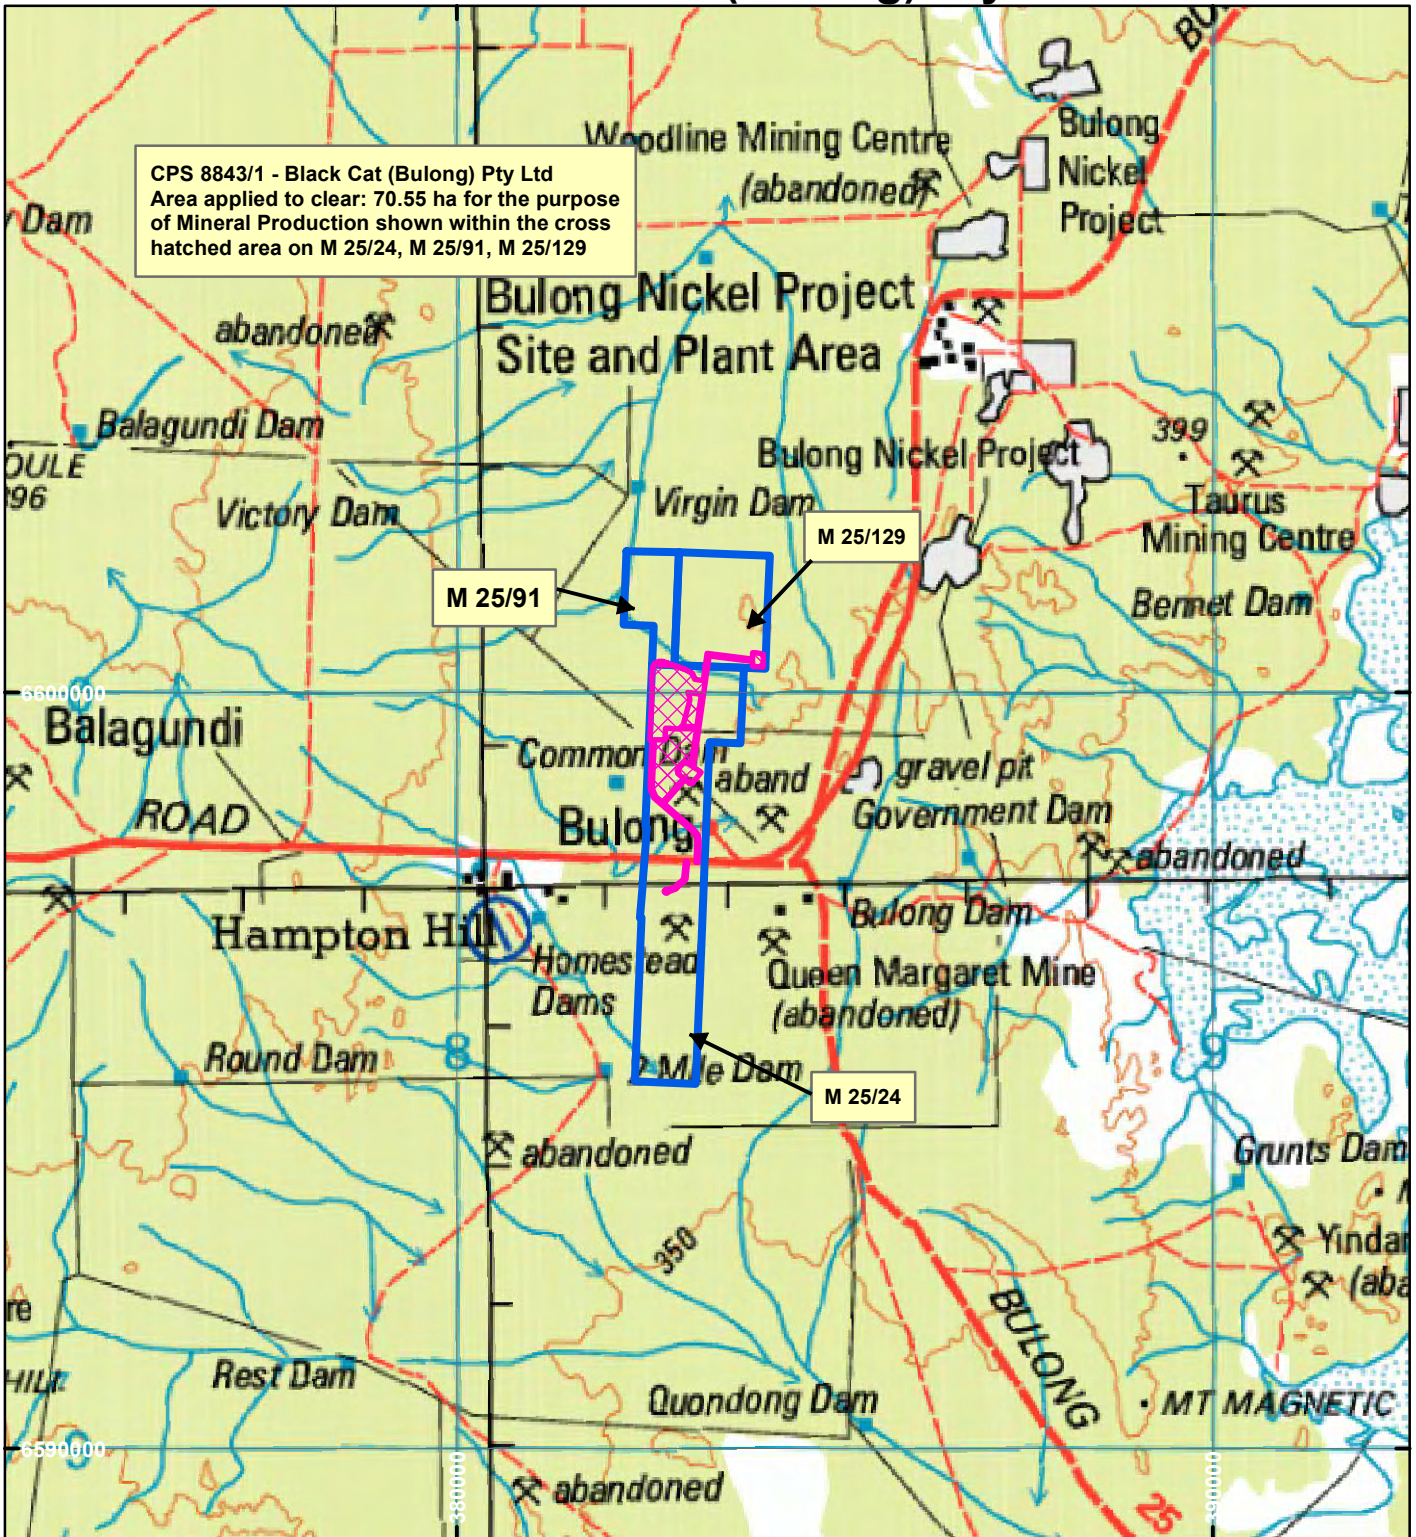

CPS 8843/1 - Black Cat (Bulong) Pty Ltd

LEGEND

Clearing Instruments

Mining Tenements

Scale 1:100,000

(Approximate when reproduced at A4)

Geocentric Datum Australia 1994

Note: the data in this map have not been projected. This may result in geometric distortion or measurement inaccuracies.

..... Date

Officer with delegated authority under Section 20 of the Environmental Protection Act 1986

Information derived from this map should be confirmed with the data custodian acknowledged by the agency acronym in the legend.