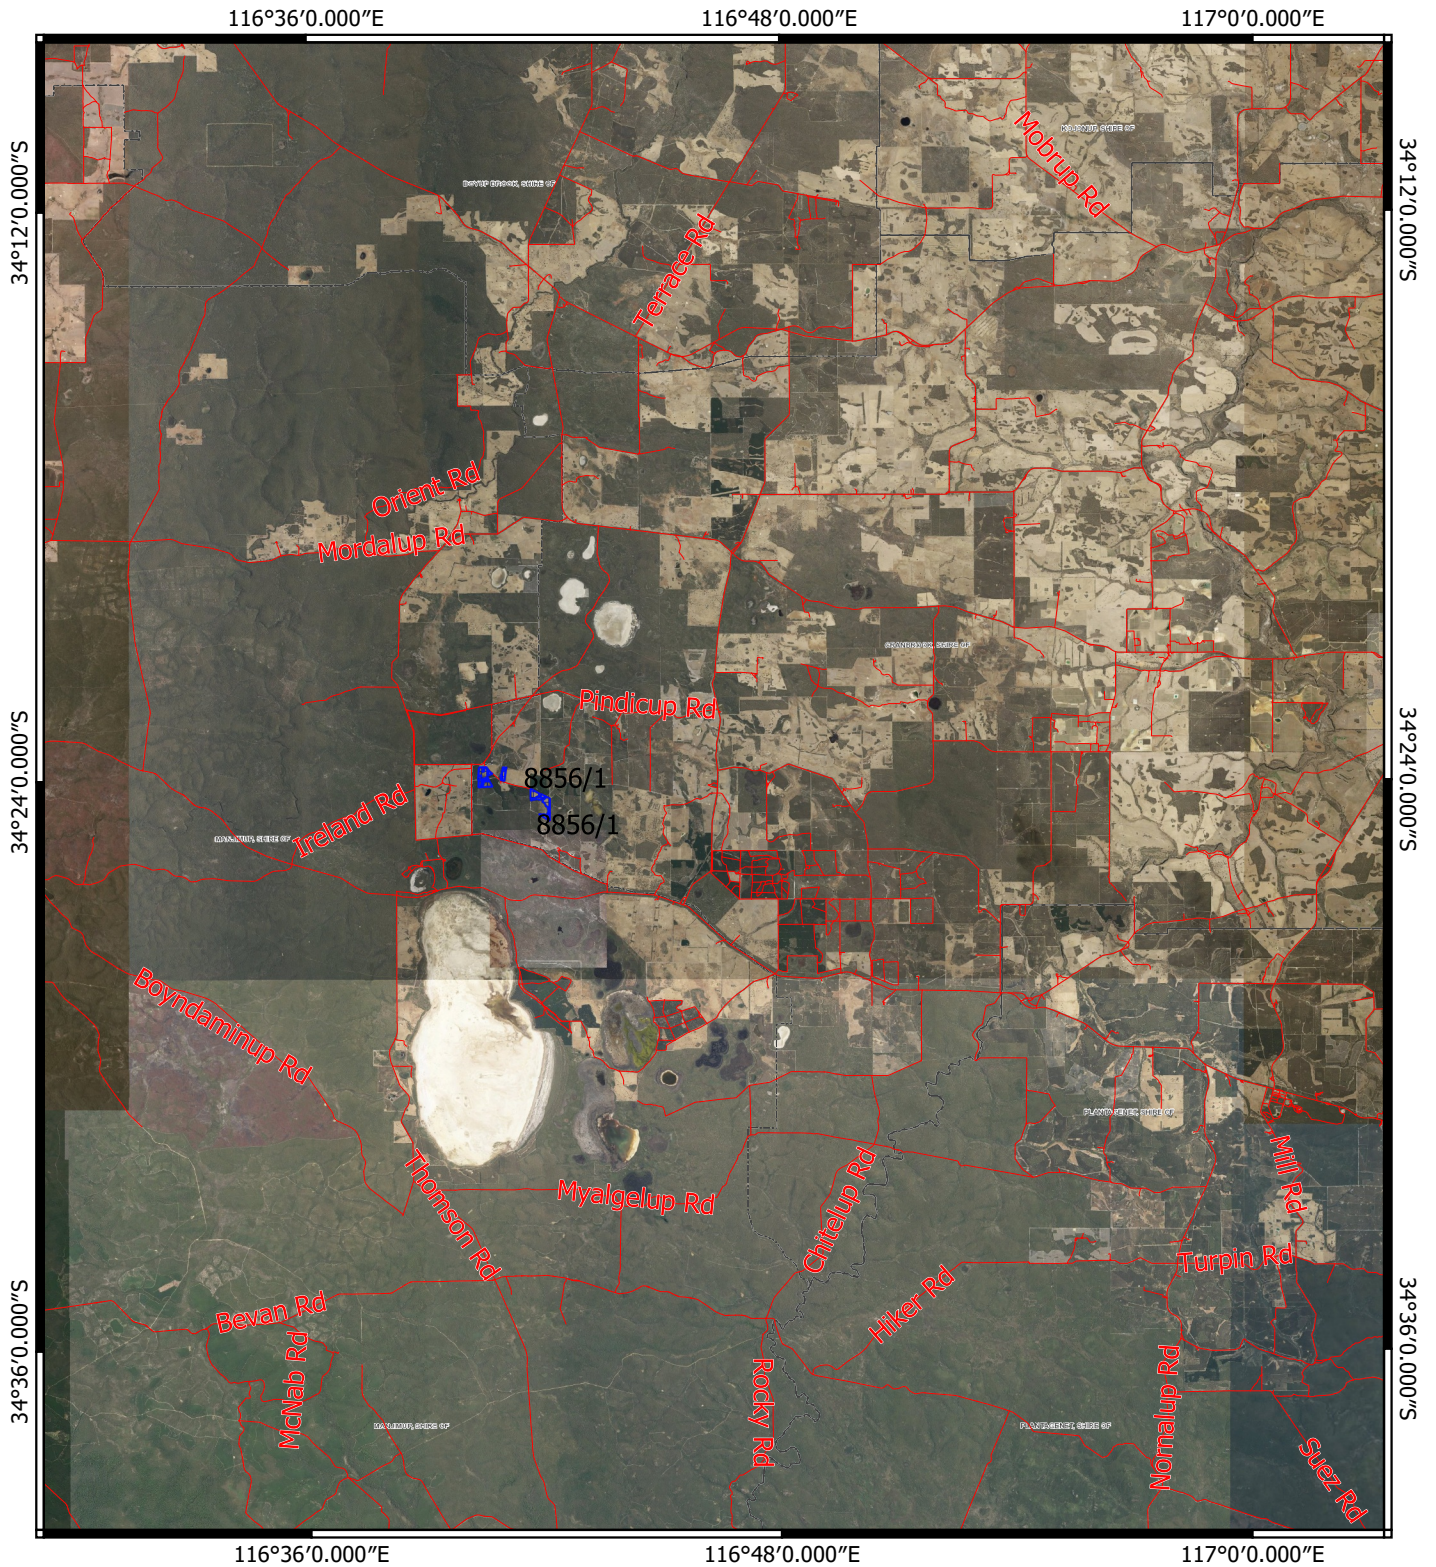

# CPS 8856/1 - Context map

## Legend

### CPS layers

 CPS areas applied to clear

### base layers

 Road Centrelines

Local Government Authority (LGA) Boundaries (LGATE-233)

0 5 10 km

MGA 94  
Geocentric Datum of Australia 1994

GOVERNMENT OF  
WESTERN AUSTRALIA