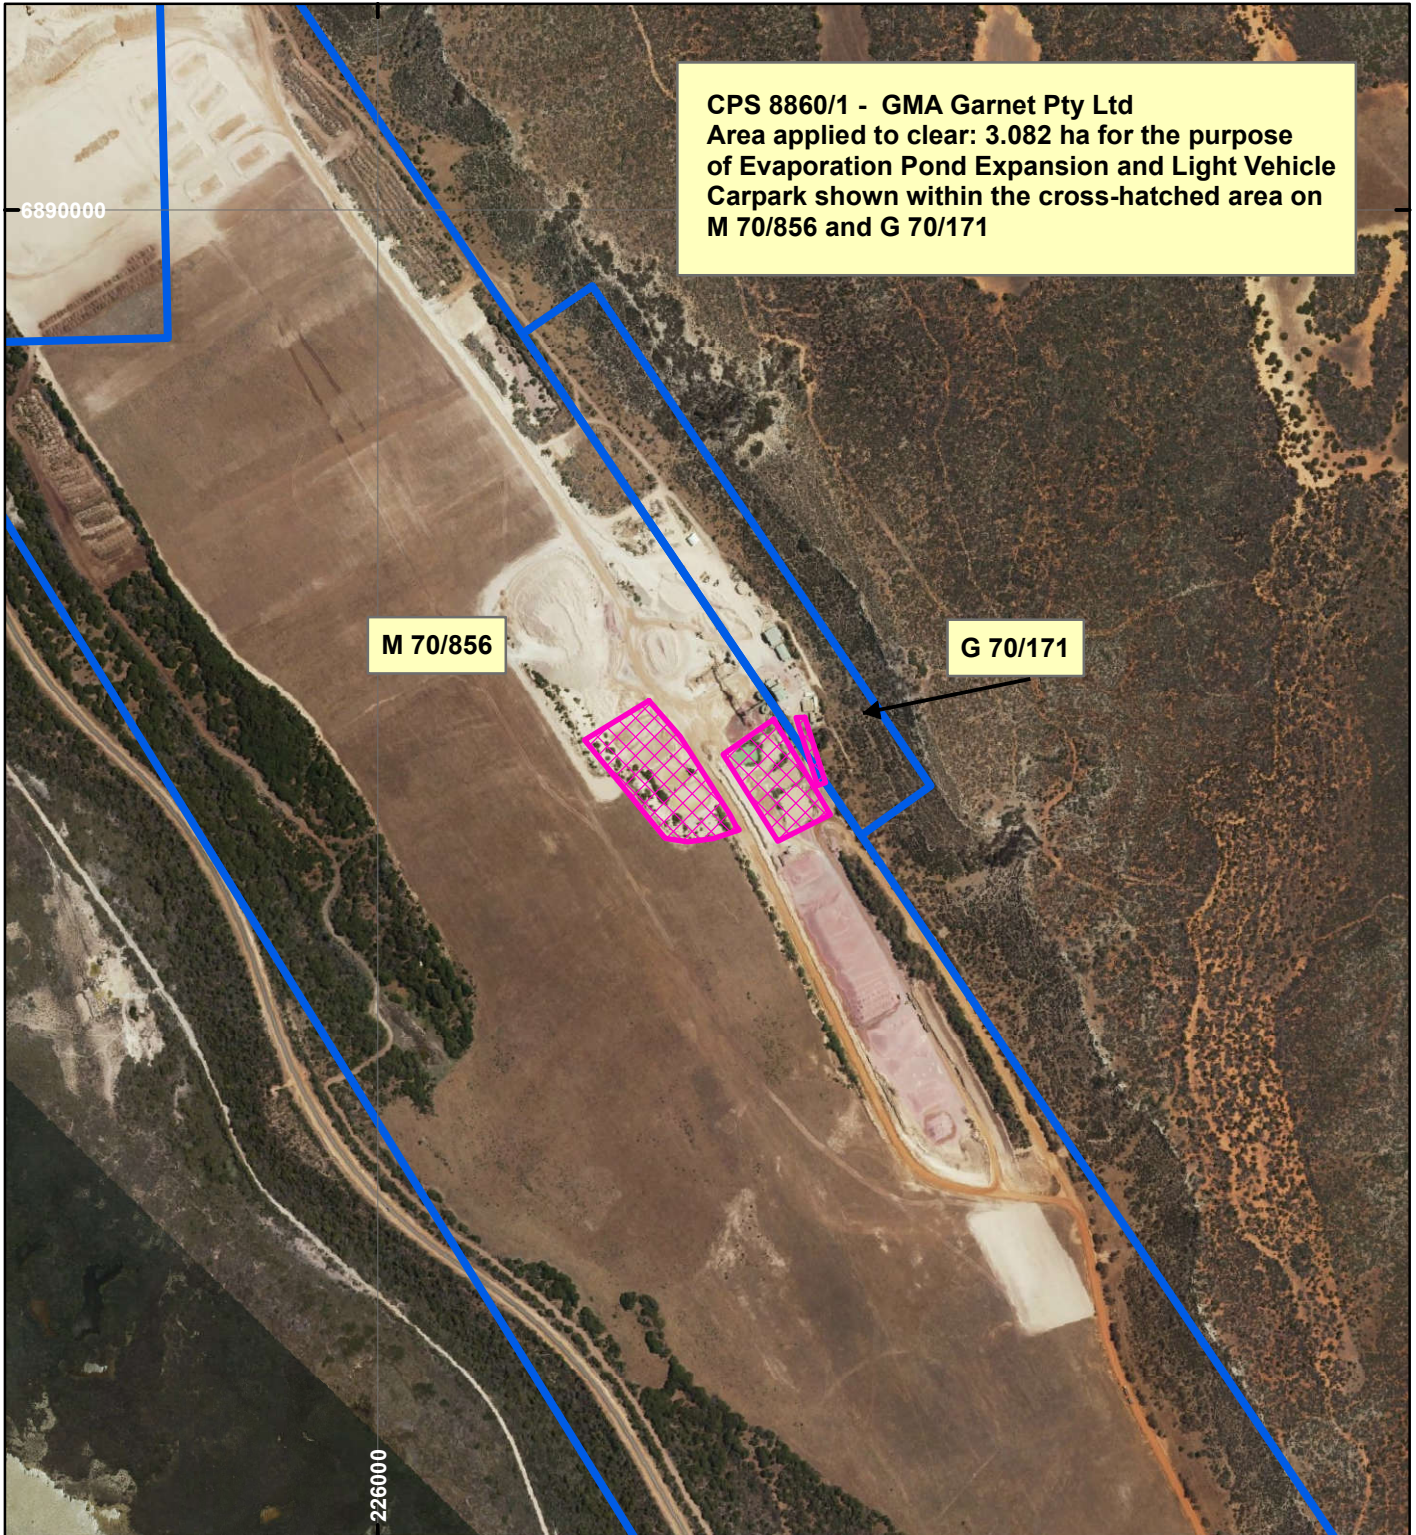

CPS 8860/1 - GMA Garnet Pty Ltd

LEGEND

Clearing Instruments

Mining Tenements

Orthophotography sourced from Landgate

Scale 1:10,000

(Approximate when reproduced at A4)

Geocentric Datum Australia 1994

Note: the data in this map have not been projected. This may result in geometric distortion or measurement inaccuracies.

..... Date

Officer with delegated authority under Section 20 of the Environmental Protection Act 1986