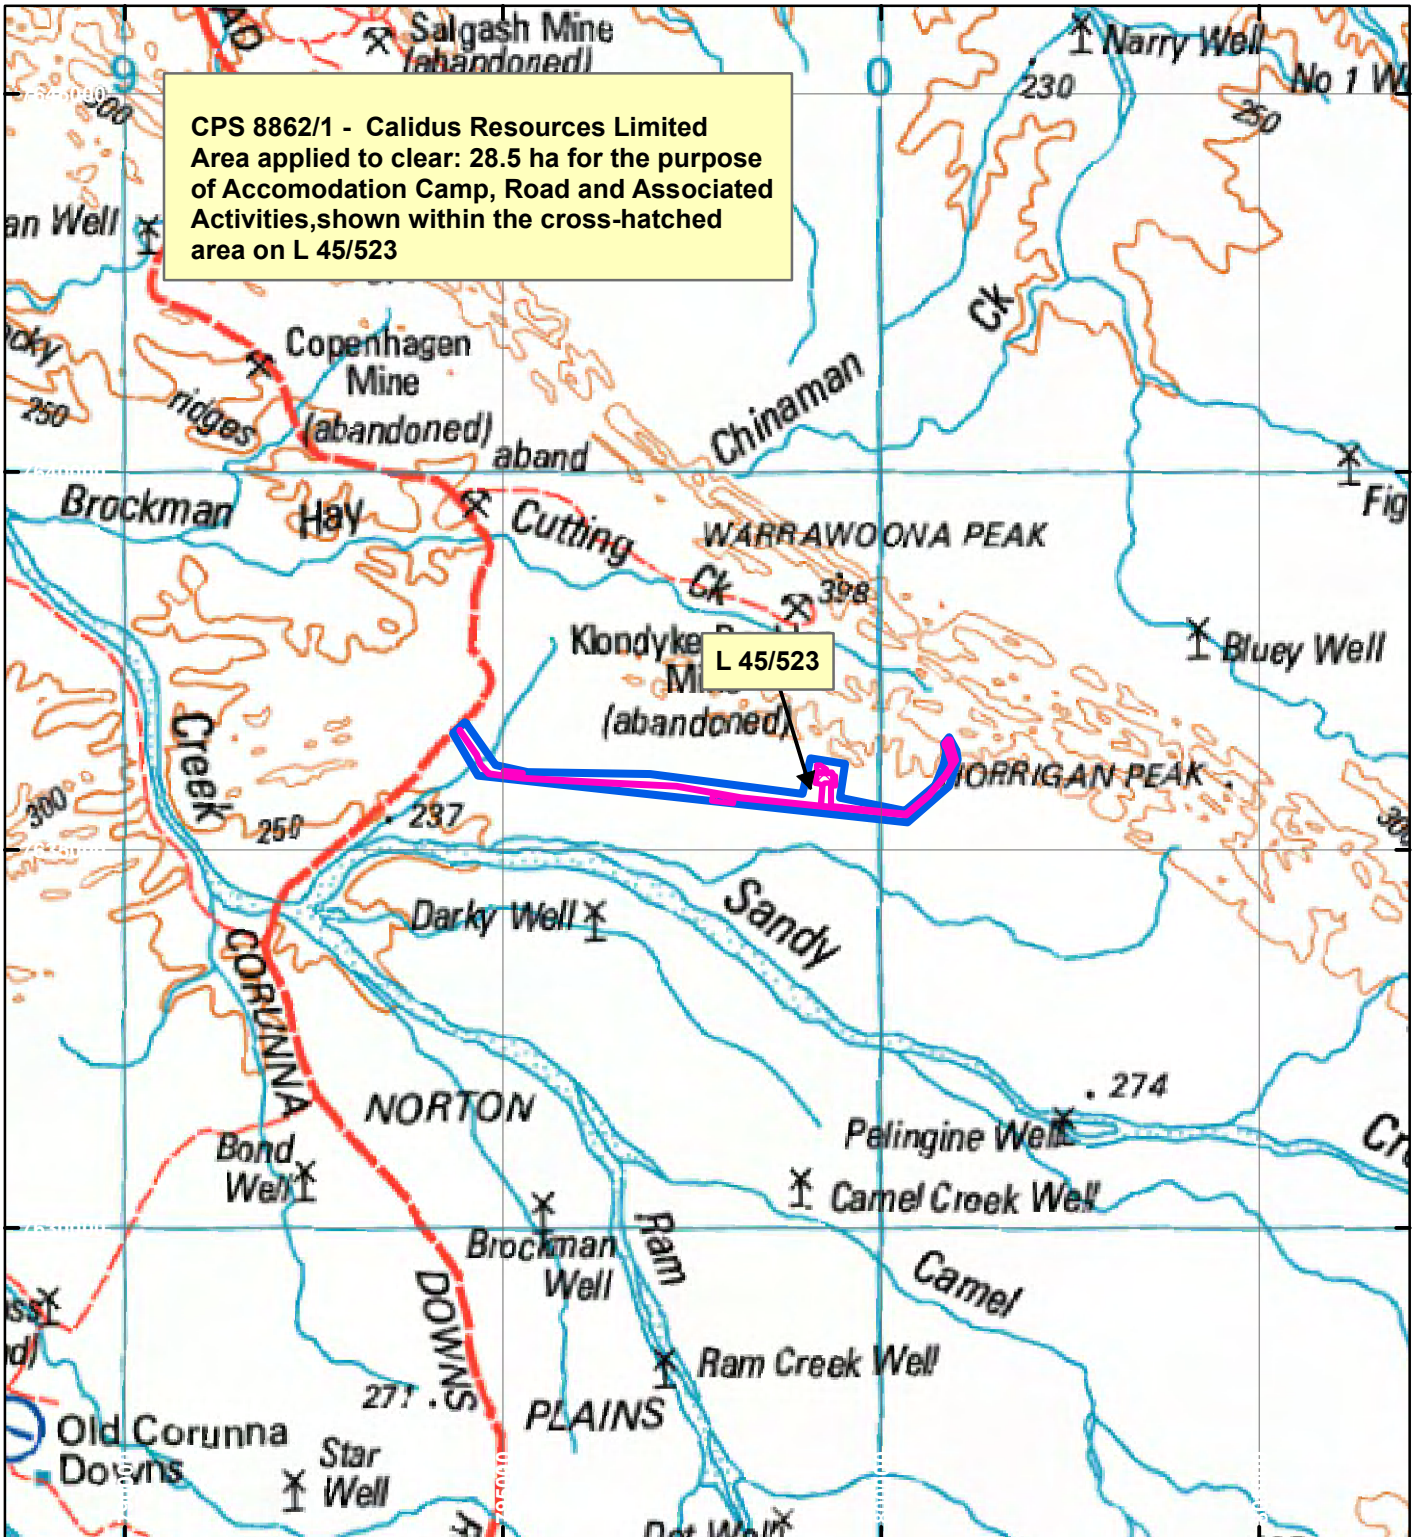

## LEGEND

Clearing Instruments

Mining Tenements

Scale 1:100,000

(Approximate when reproduced at A4)

Geocentric Datum Australia 1994

Note: the data in this map have not been projected. This may result in geometric distortion or measurement inaccuracies.