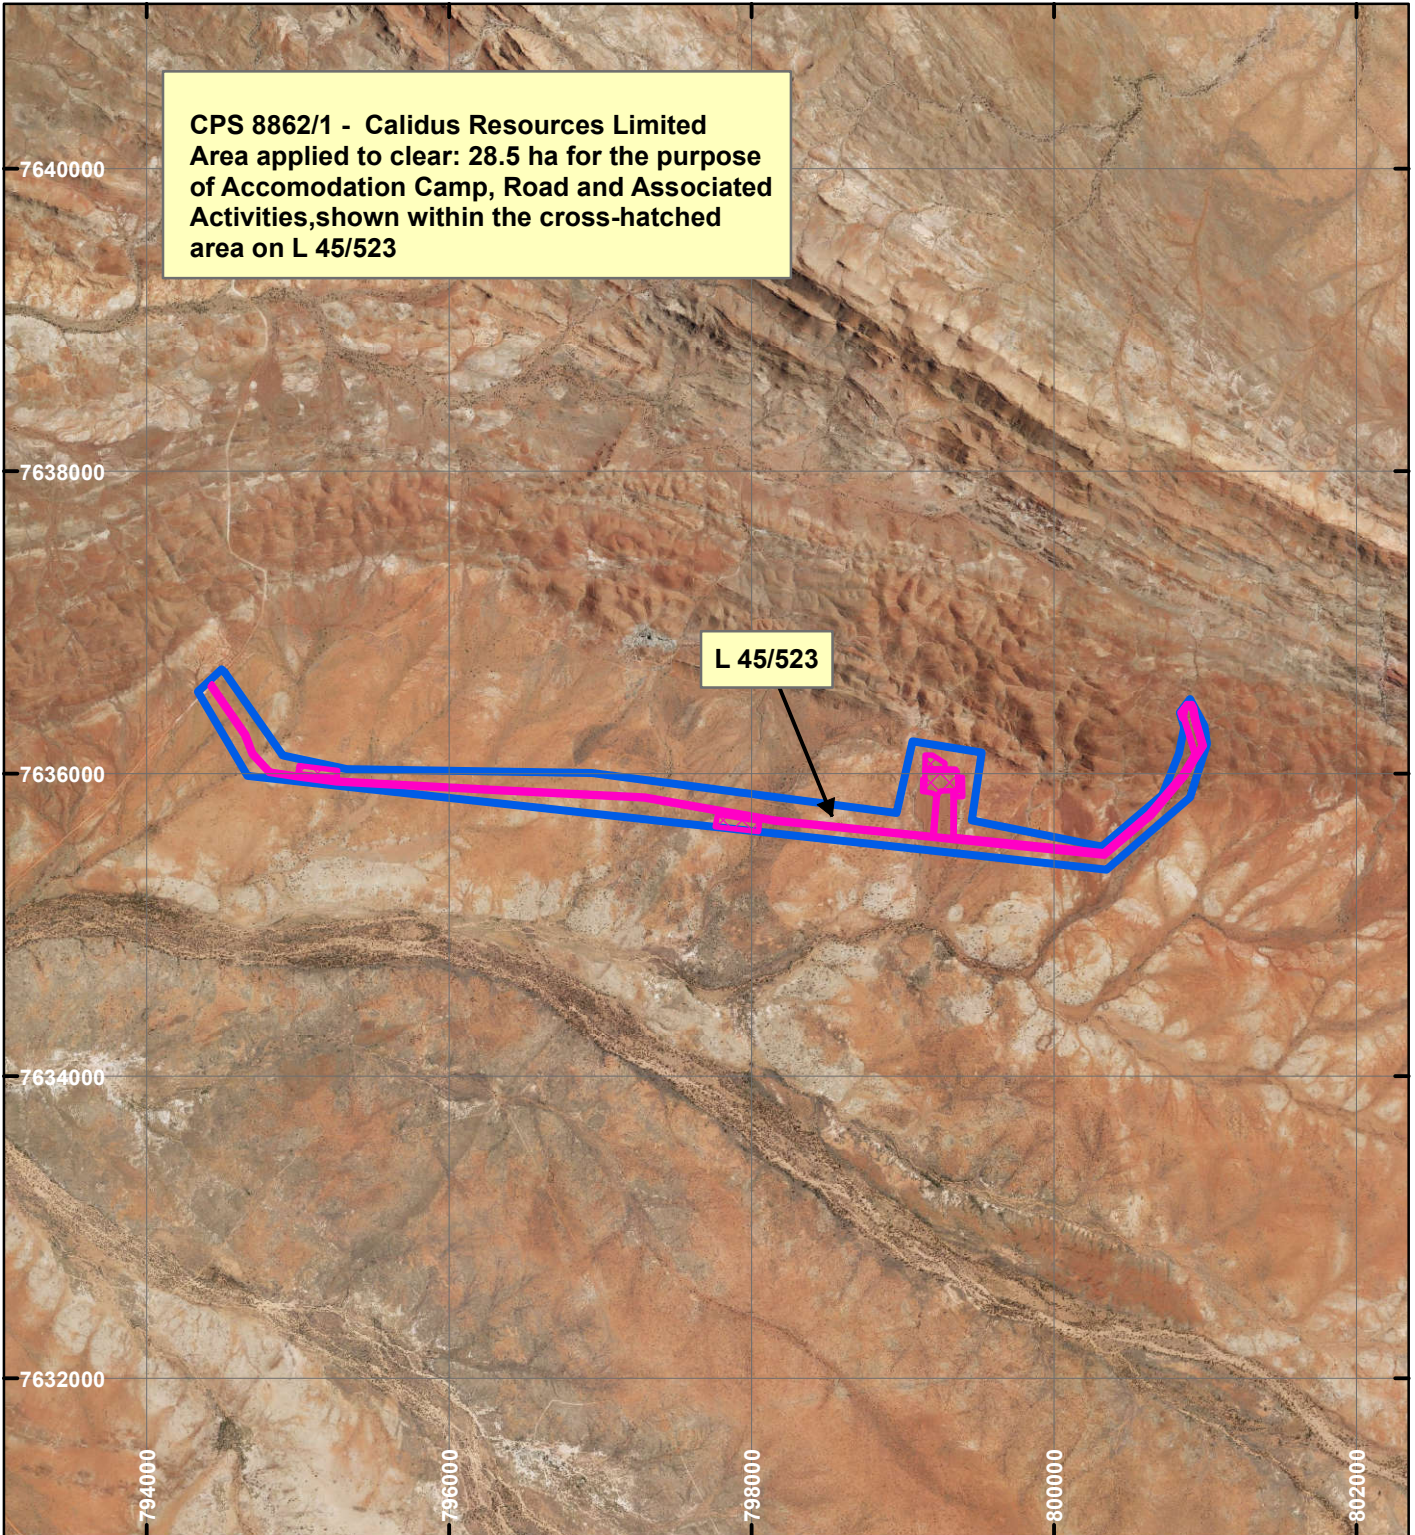

CPS 8862/1 - Calidus Resources Limited

LEGEND

Clearing Instruments

Mining Tenements

Orthophotography sourced from Landgate

Scale 1:50,000

(Approximate when reproduced at A4)

Geocentric Datum Australia 1994

Note: the data in this map have not been projected. This may result in geometric distortion or measurement inaccuracies.

..... Date

Officer with delegated authority under Section 20 of the Environmental Protection Act 1986