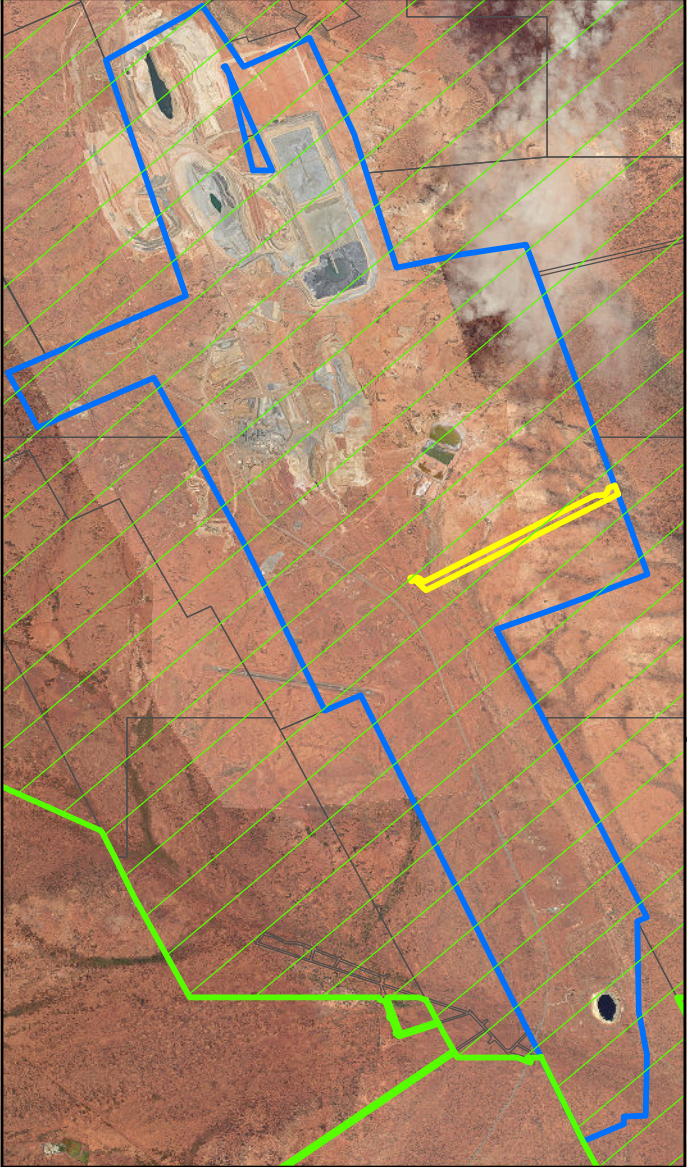

250,000

300,000

7,000,000

7,000,000

6,950,000

6,950,000

6,900,000

6,900,000

250,000

300,000

**Legend**

- L36/249 (Tec Desert)
- ML255SA (Nickel (Agnew) Agreement Act)
- NVCP 8877/1
- BHP NiW Tenements

**BHP**  
Nickel West

Author: T. Richards

Date: 9/07/2021

Scale: 1:380,000

**Northern Operations  
Strategic NVCP  
showing L36/249**

Coordinate System: GDA 1994 MGA Zone 51