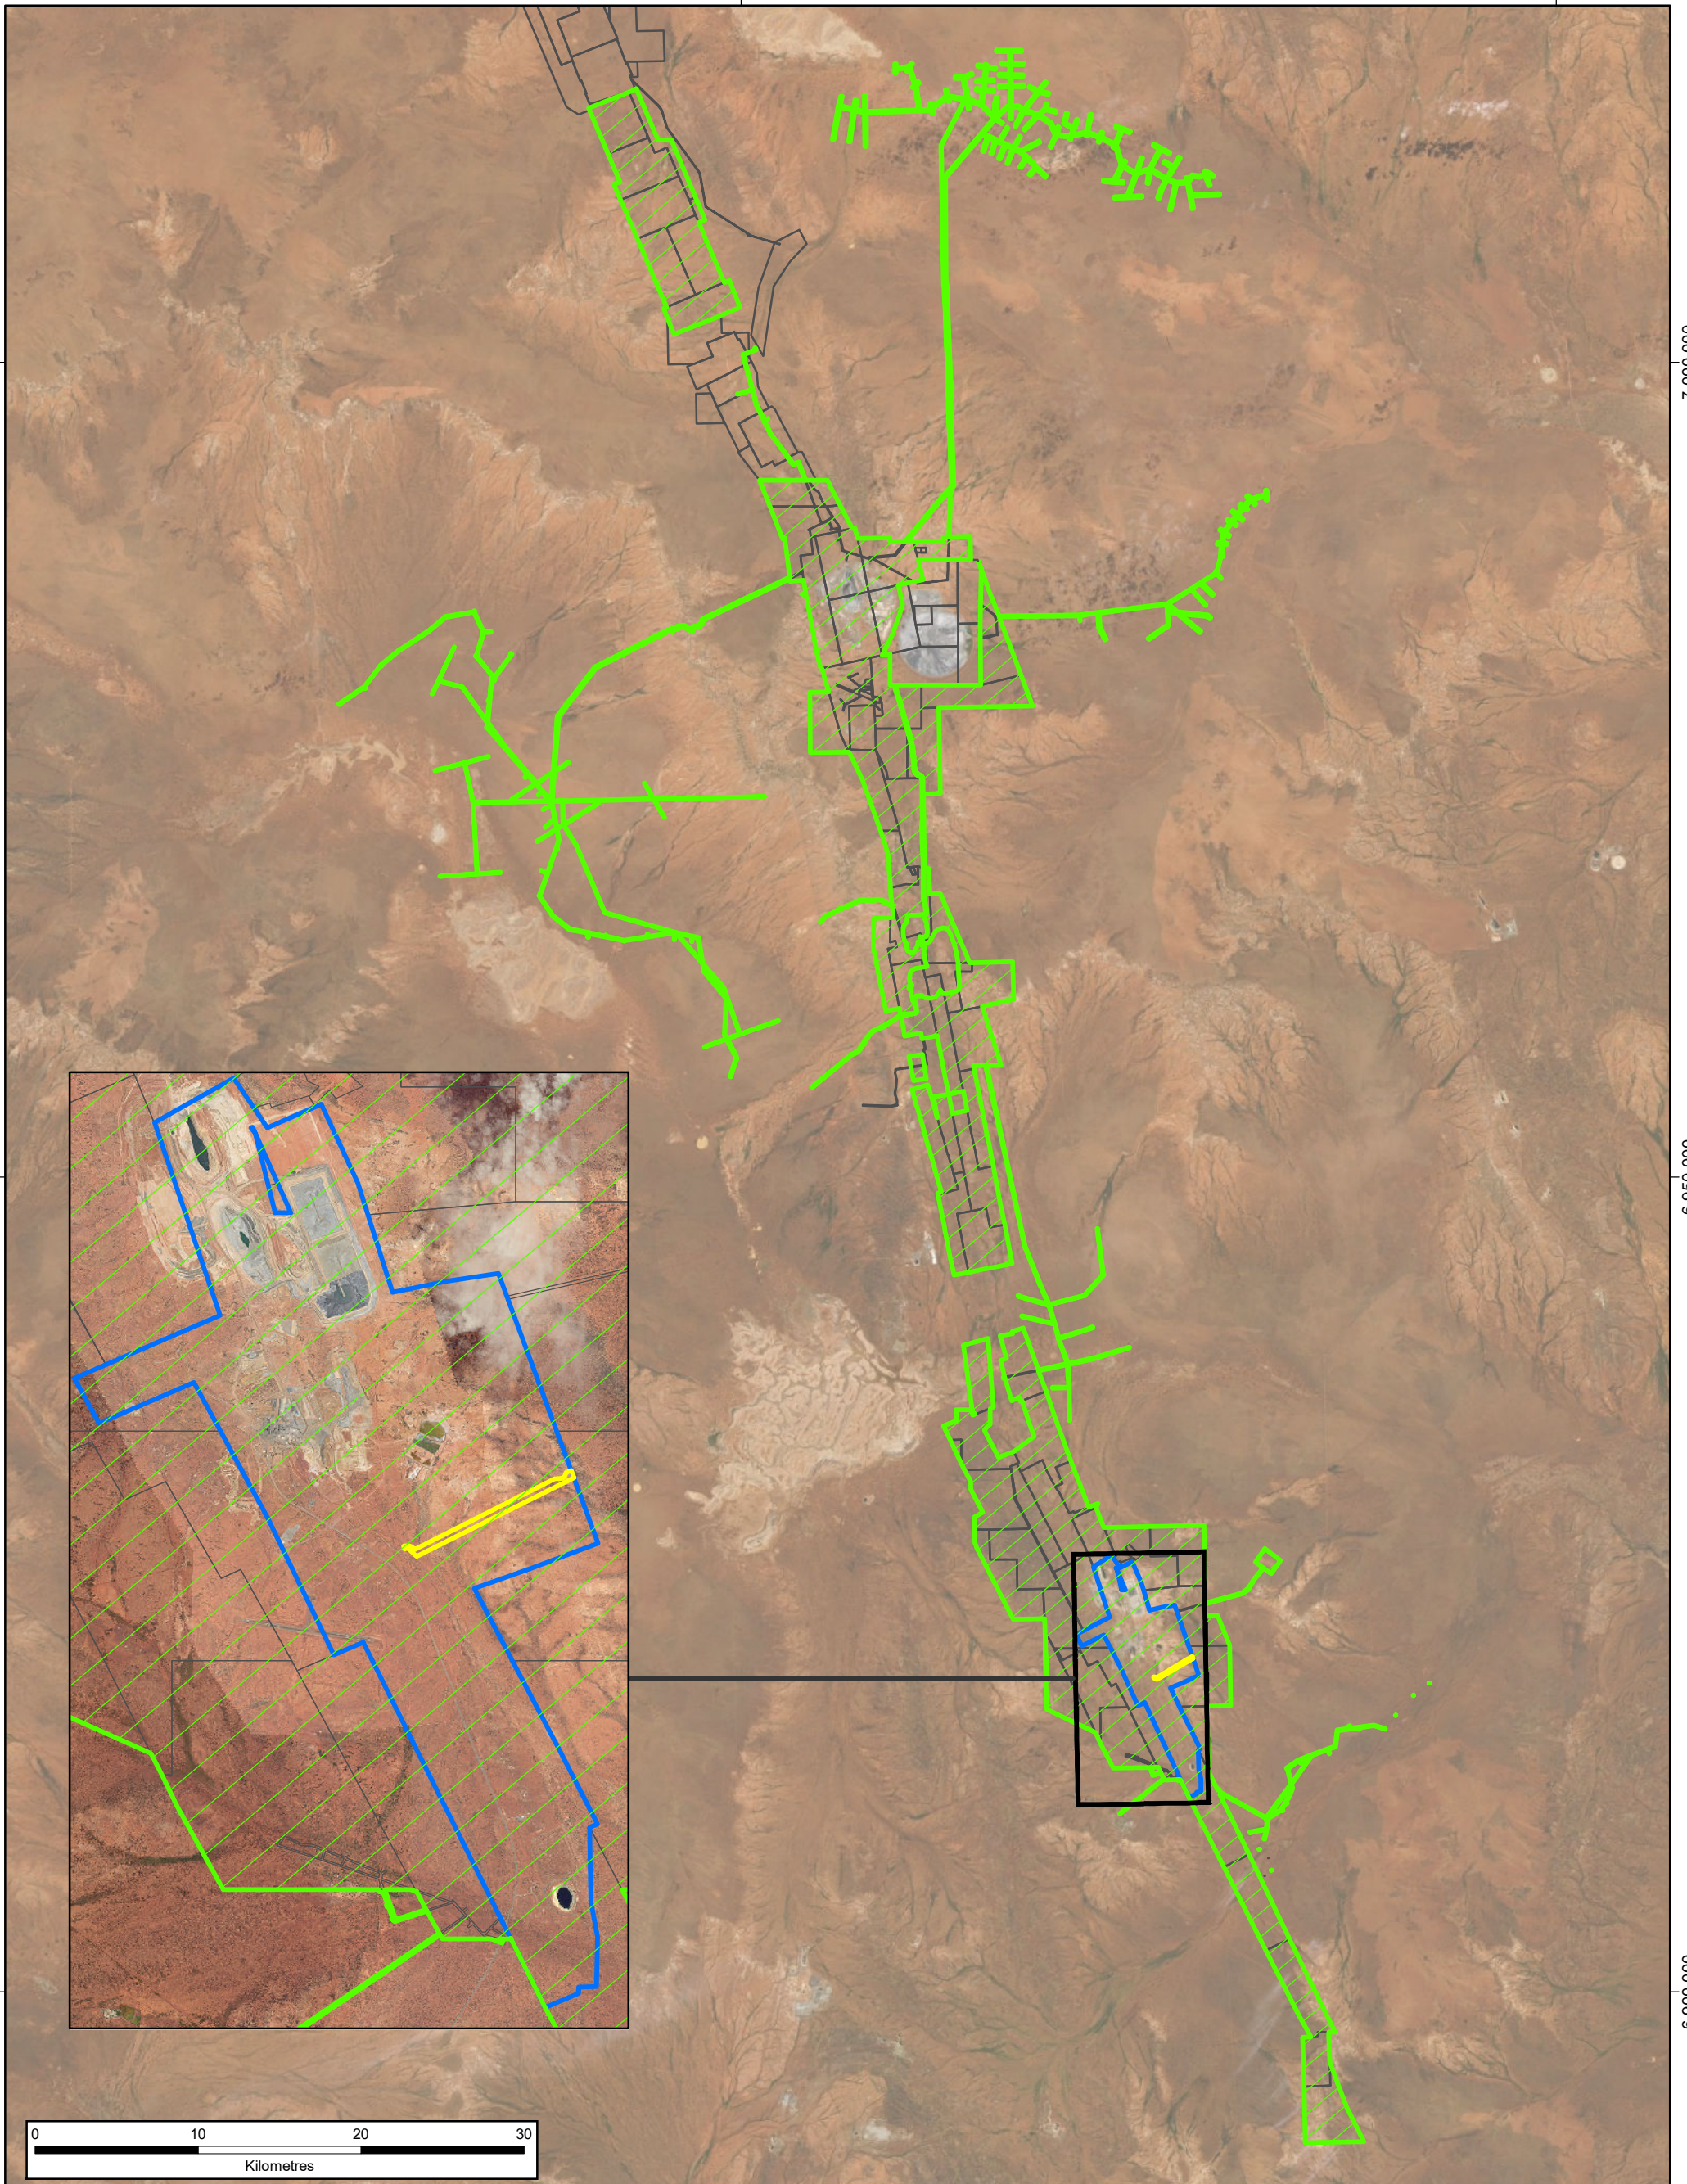

250,000

300,000

7,000,000

7,000,000

6,950,000

6,950,000

6,900,000

6,900,000

250,000

300,000

**Legend**

- L36/249 (Tec Desert)
- ML255SA (Nickel (Agnew) Agreement Act)
- NVCP 8877/1
- BHP NiW Tenements

**BHP**  
Nickel West

Author: T. Richards

Date: 9/07/2021

Scale: 1:380,000

**Northern Operations  
Strategic NVCP  
showing L36/249**

Coordinate System: GDA 1994 MGA Zone 51