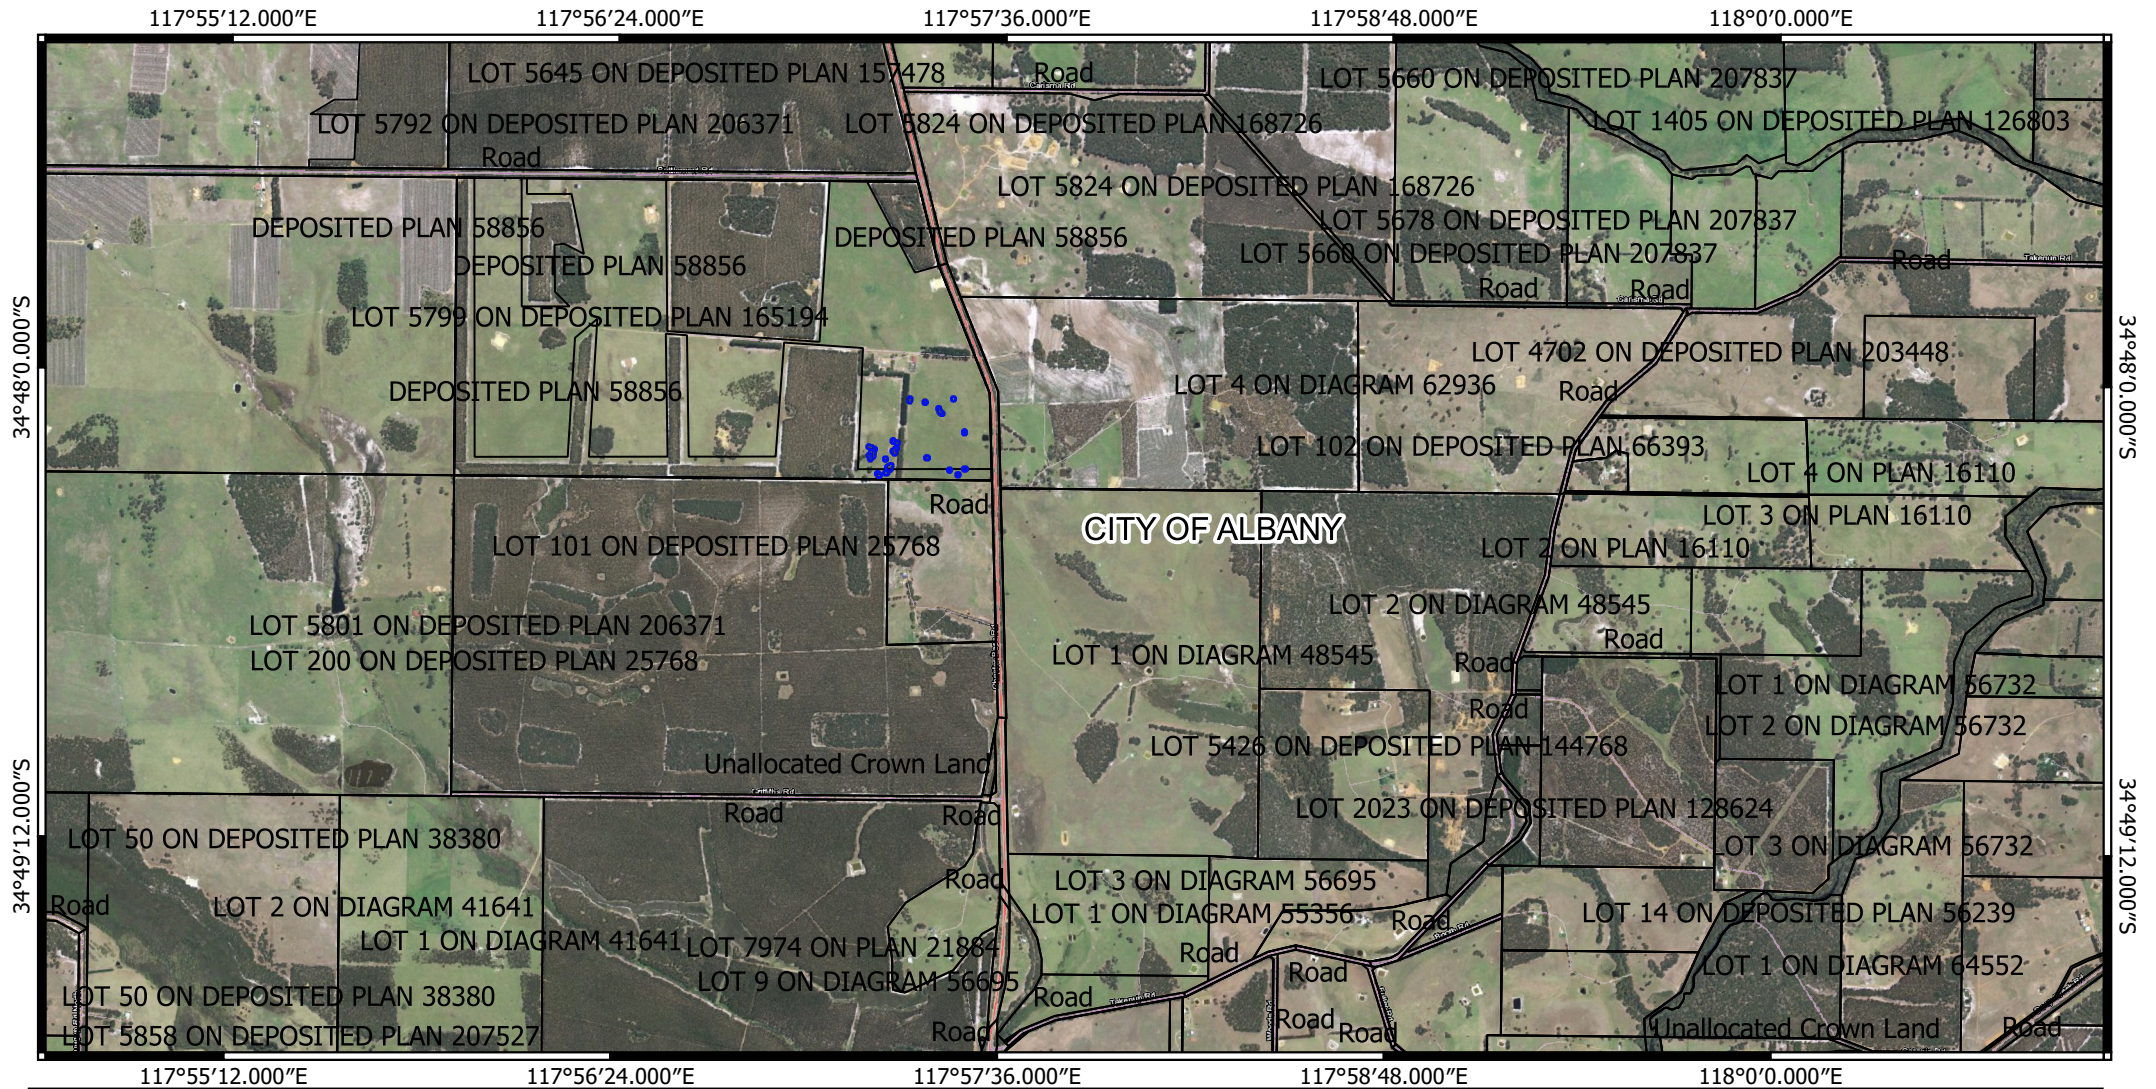

CPS 8888/1 - Context map

Legend

Map Layers

-  CPS areas applied to clear
-  Land Tenure LGATE - 226
-  Local Government Authorities

Roads (Simplified) (LGATE-195)

MGA 94
Geocentric Datum of Australia 1994