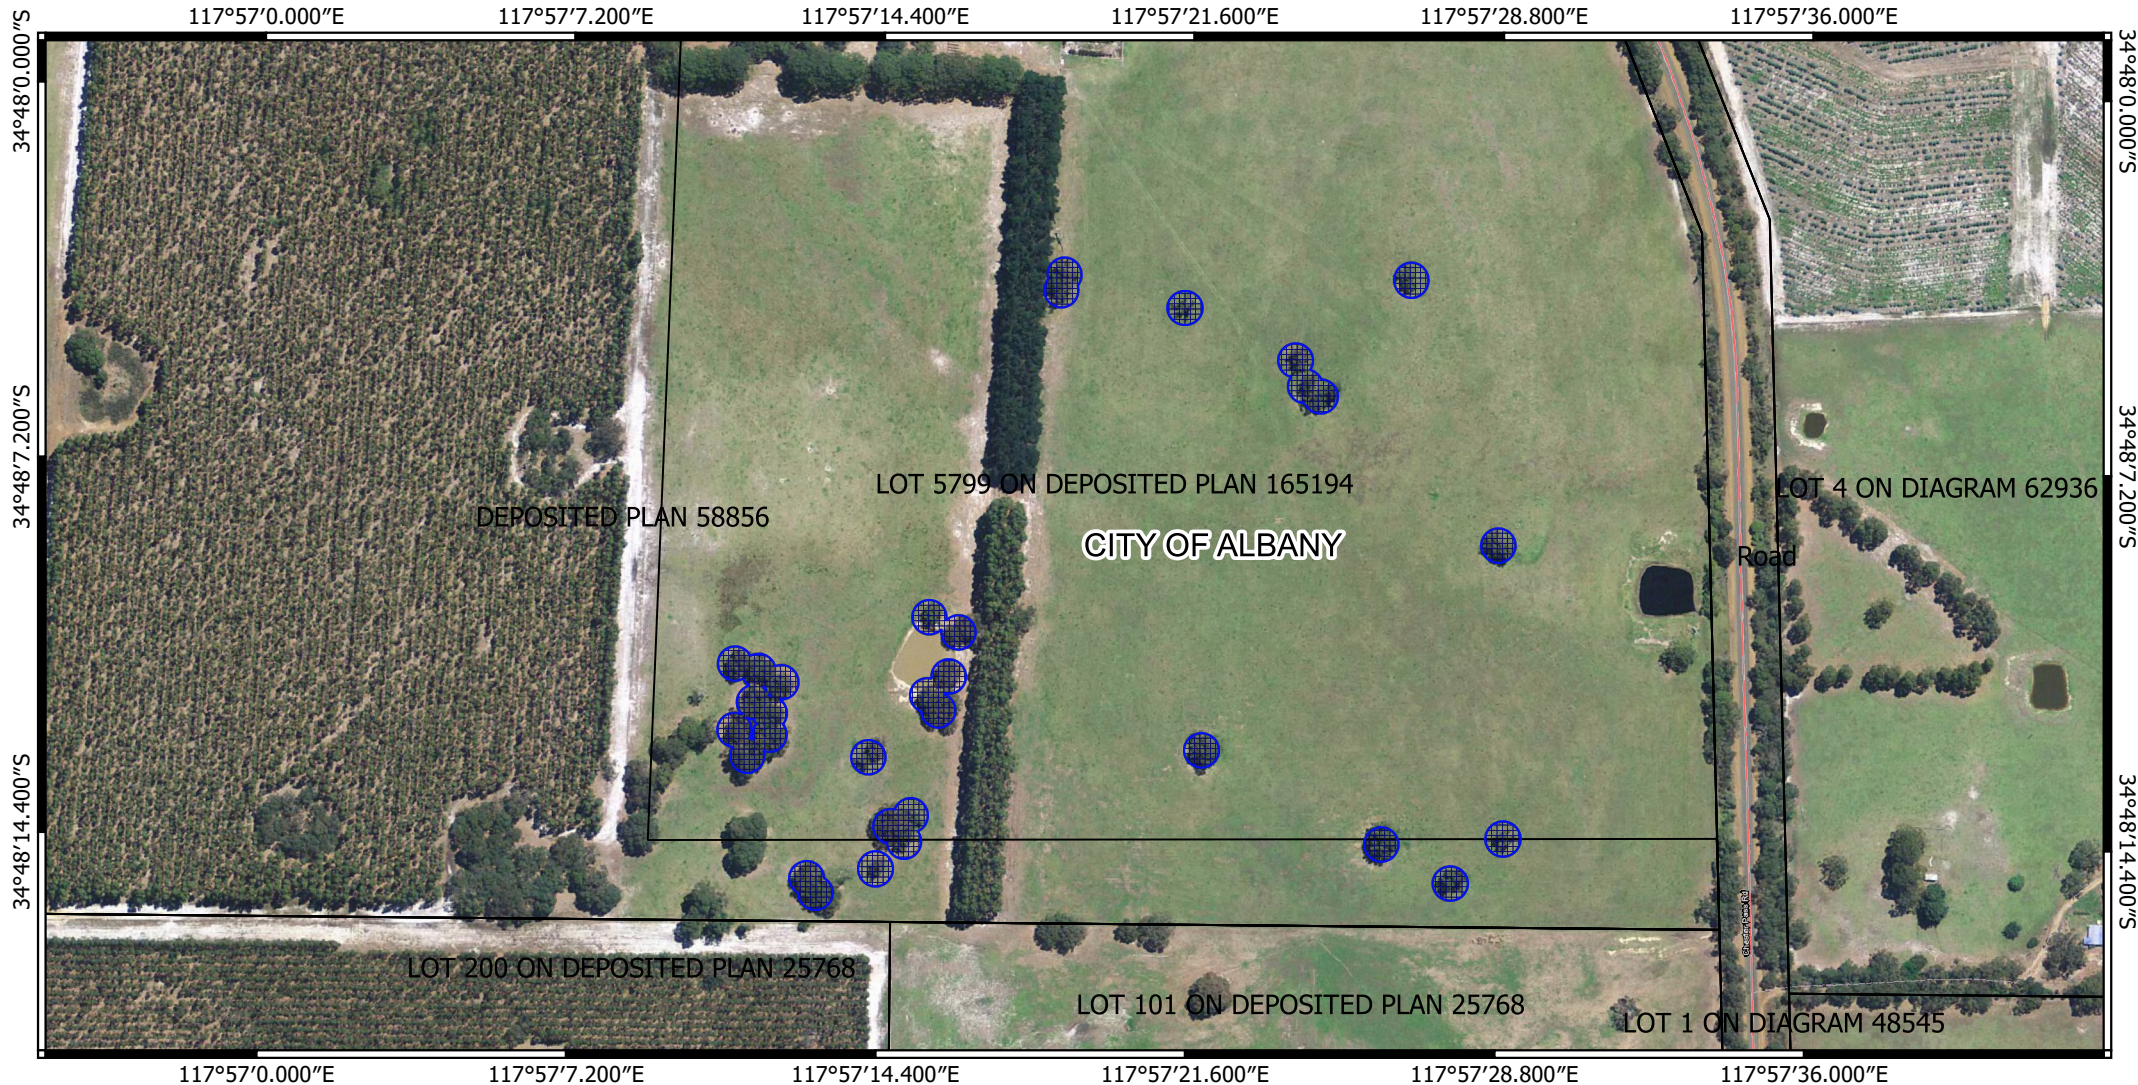

CPS 8888/1 - Map

Legend

Map Layers

-  CPS areas applied to clear
-  Land Tenure LGATE - 226
-  Local Government Authorities

Roads (Simplified) (LGATE-195)

MGA 94
Geocentric Datum of Australia 1994