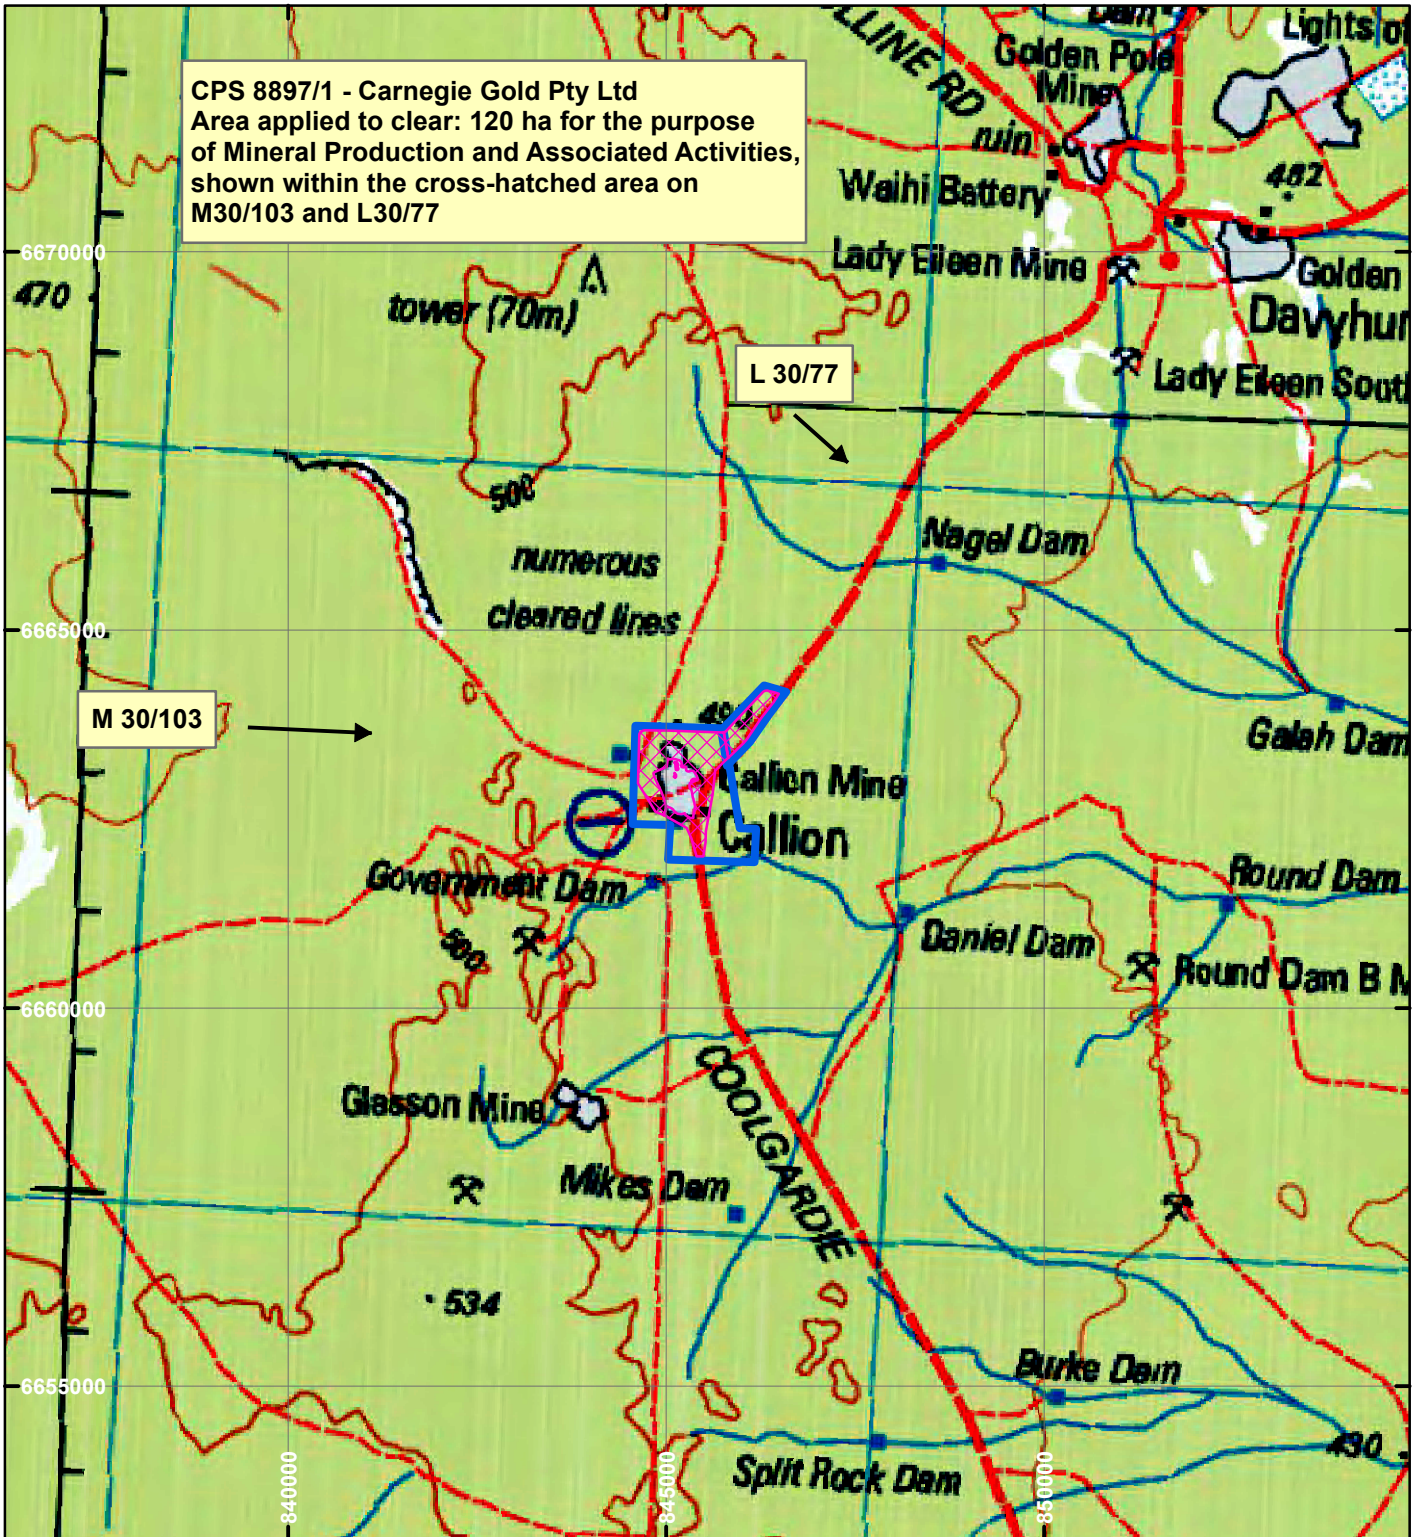

CPS 8897/1 - Carnegie Gold Pty Ltd

LEGEND

Clearing Instruments

Mining Tenements

Scale 1:100,000

(Approximate when reproduced at A4)

Geocentric Datum Australia 1994

Note: the data in this map have not been projected. This may result in geometric distortion or measurement inaccuracies.

..... Date

Officer with delegated authority under Section 20 of
 the Environmental Protection Act 1986

Information derived from this map should be
 confirmed with the data custodian acknowledged
 by the agency acronym in the legend.