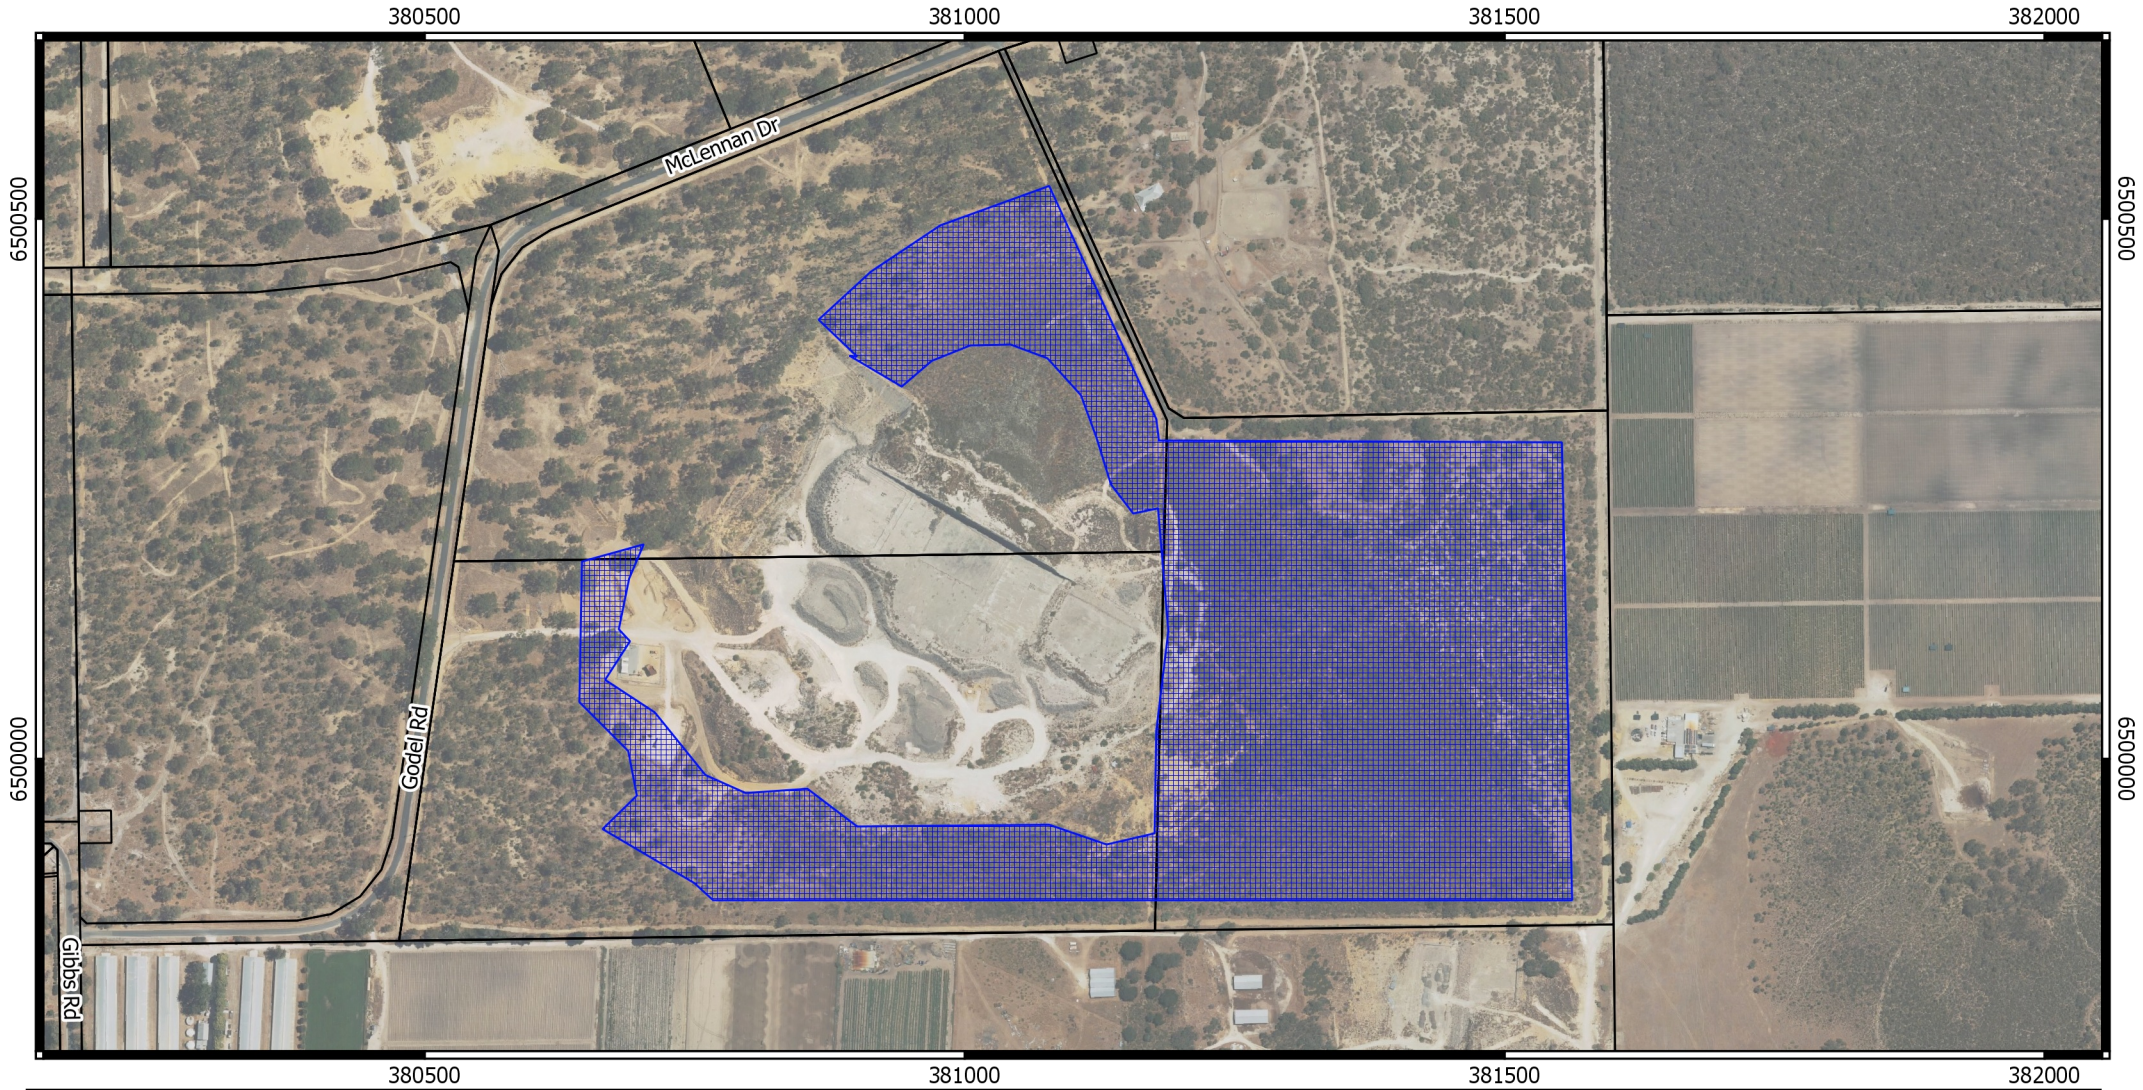

8902/1 - Map

Legend

-  CPS areas applied to clear
-  Cadastral boundary

1:7000

MGA Zone 50
Geocentric Datum of Australia 1994