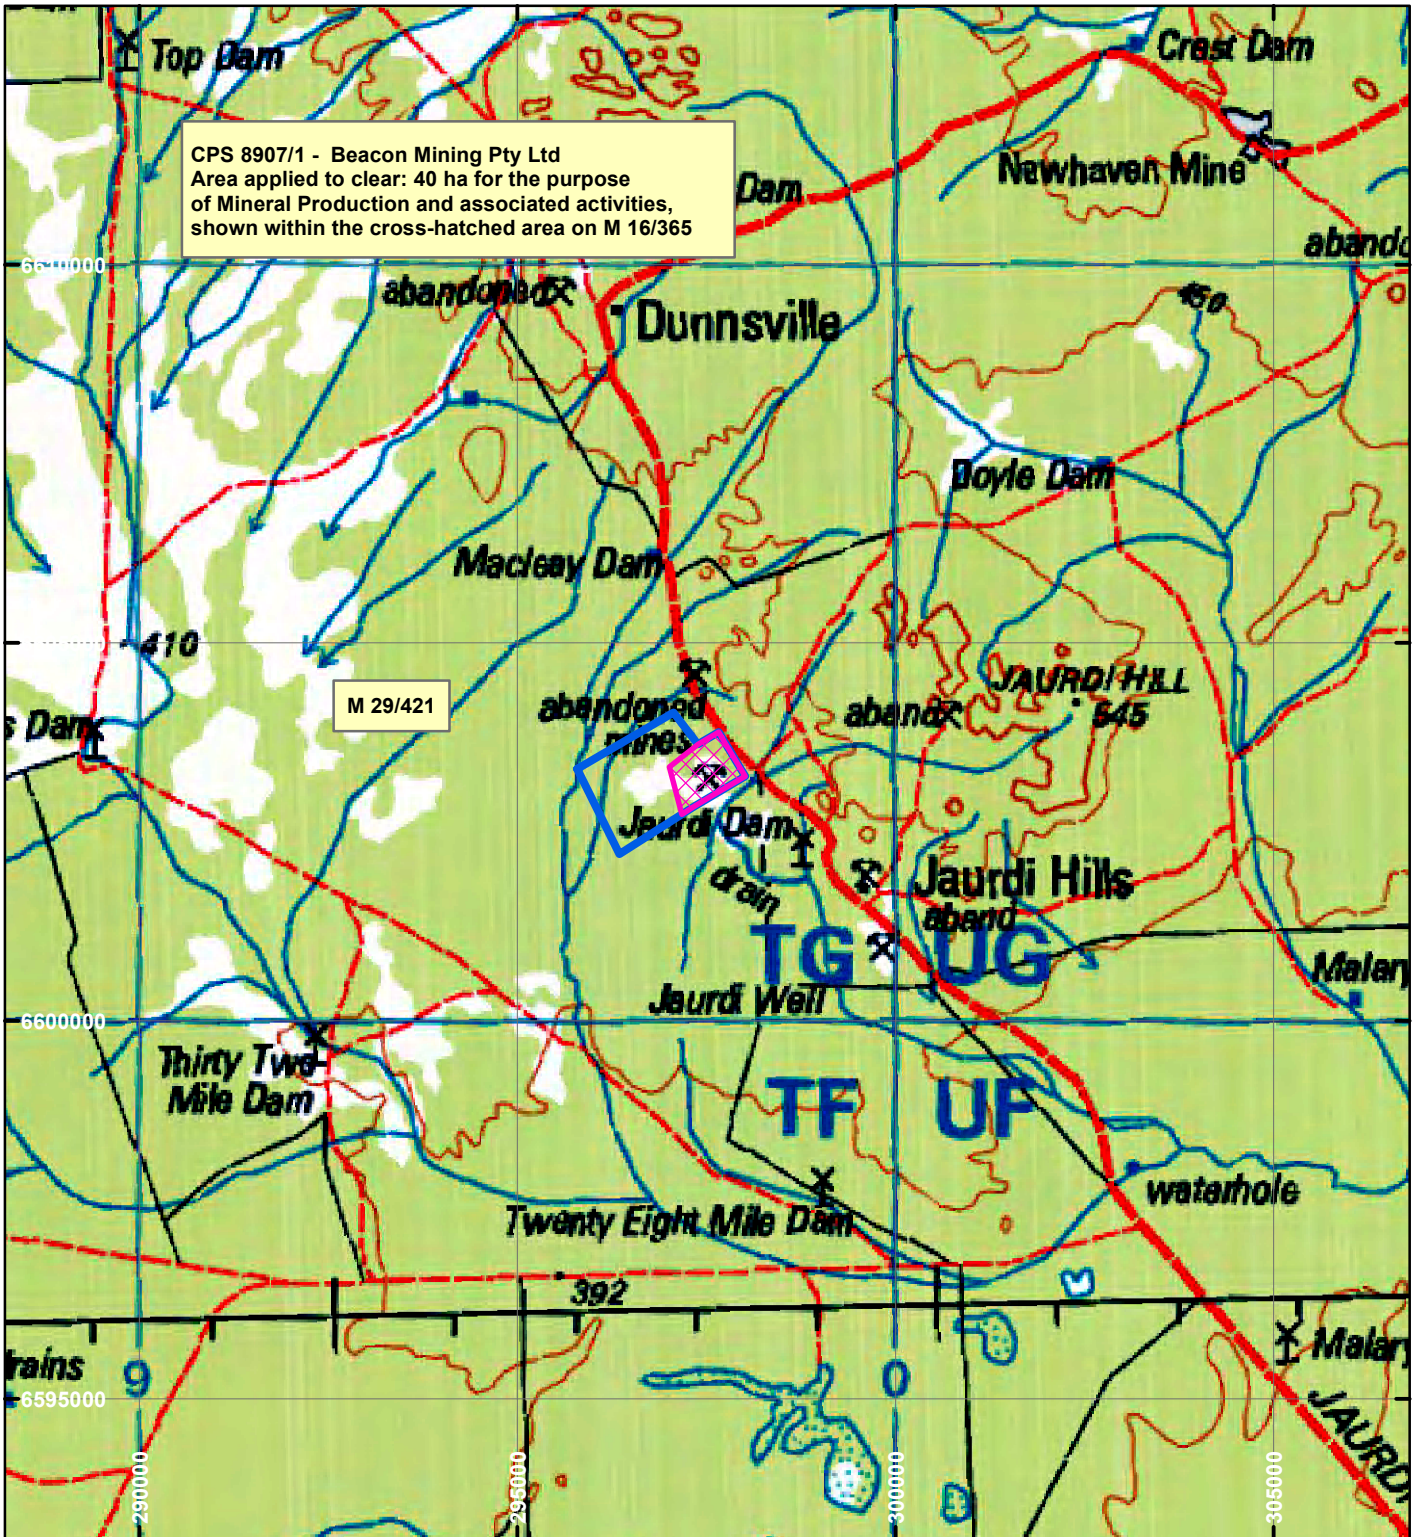

CPS 8907/1 - Beacon Mining Pty Ltd

LEGEND

Clearing Instruments

Mining Tenements

Scale 1:100,000

(Approximate when reproduced at A4)

Geocentric Datum Australia 1994

Note: the data in this map have not been projected. This may result in geometric distortion or measurement inaccuracies.

..... Date

Officer with delegated authority under Section 20 of
 the Environmental Protection Act 1986

Information derived from this map should be
 confirmed with the data custodian acknowledged
 by the agency acronym in the legend.