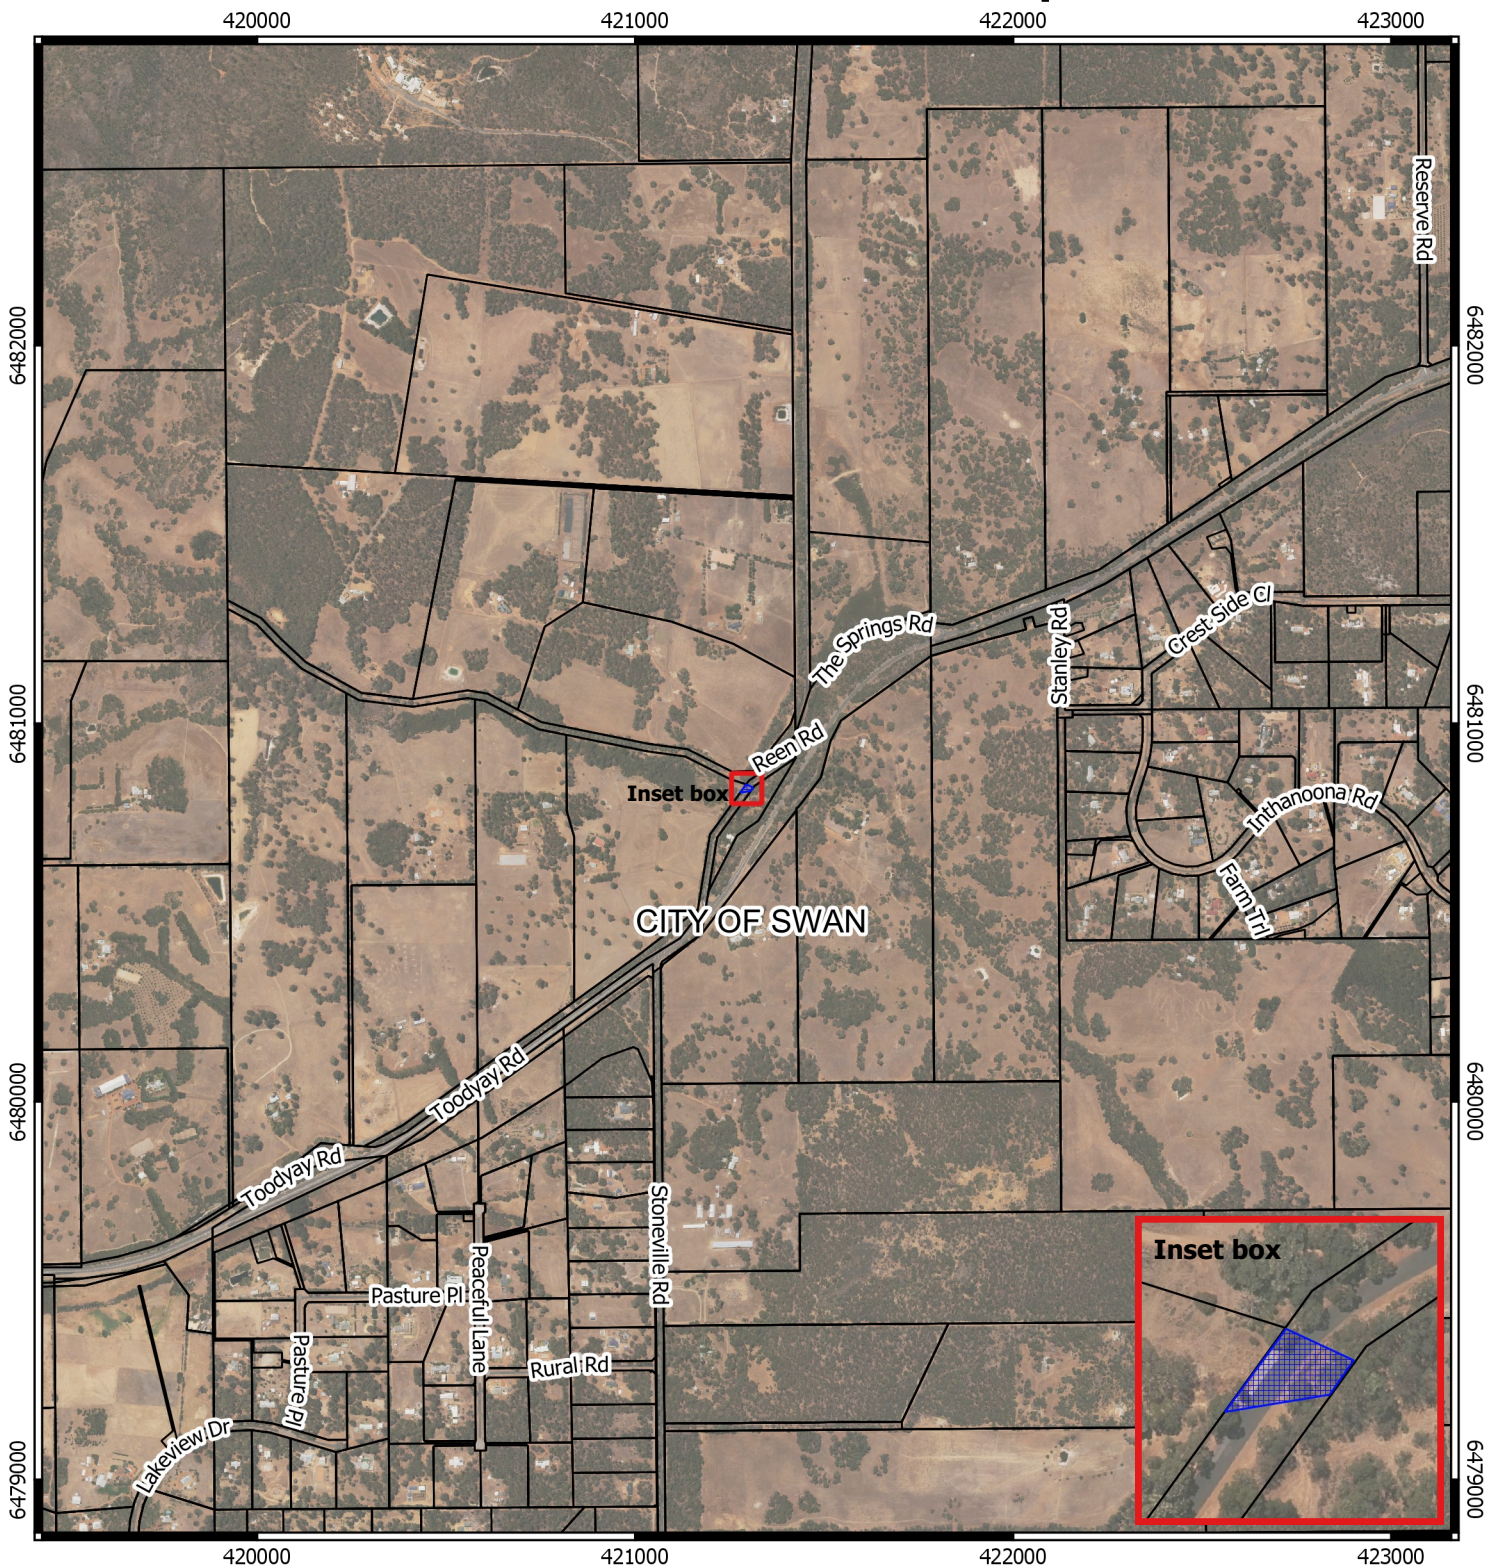

# CPS 8923/1 - Context Map

## Legend

-  CPS areas applied to clear
-  Cadastral boundary

MGA 94  
Geocentric Datum of Australia 1994

GOVERNMENT OF  
WESTERN AUSTRALIA