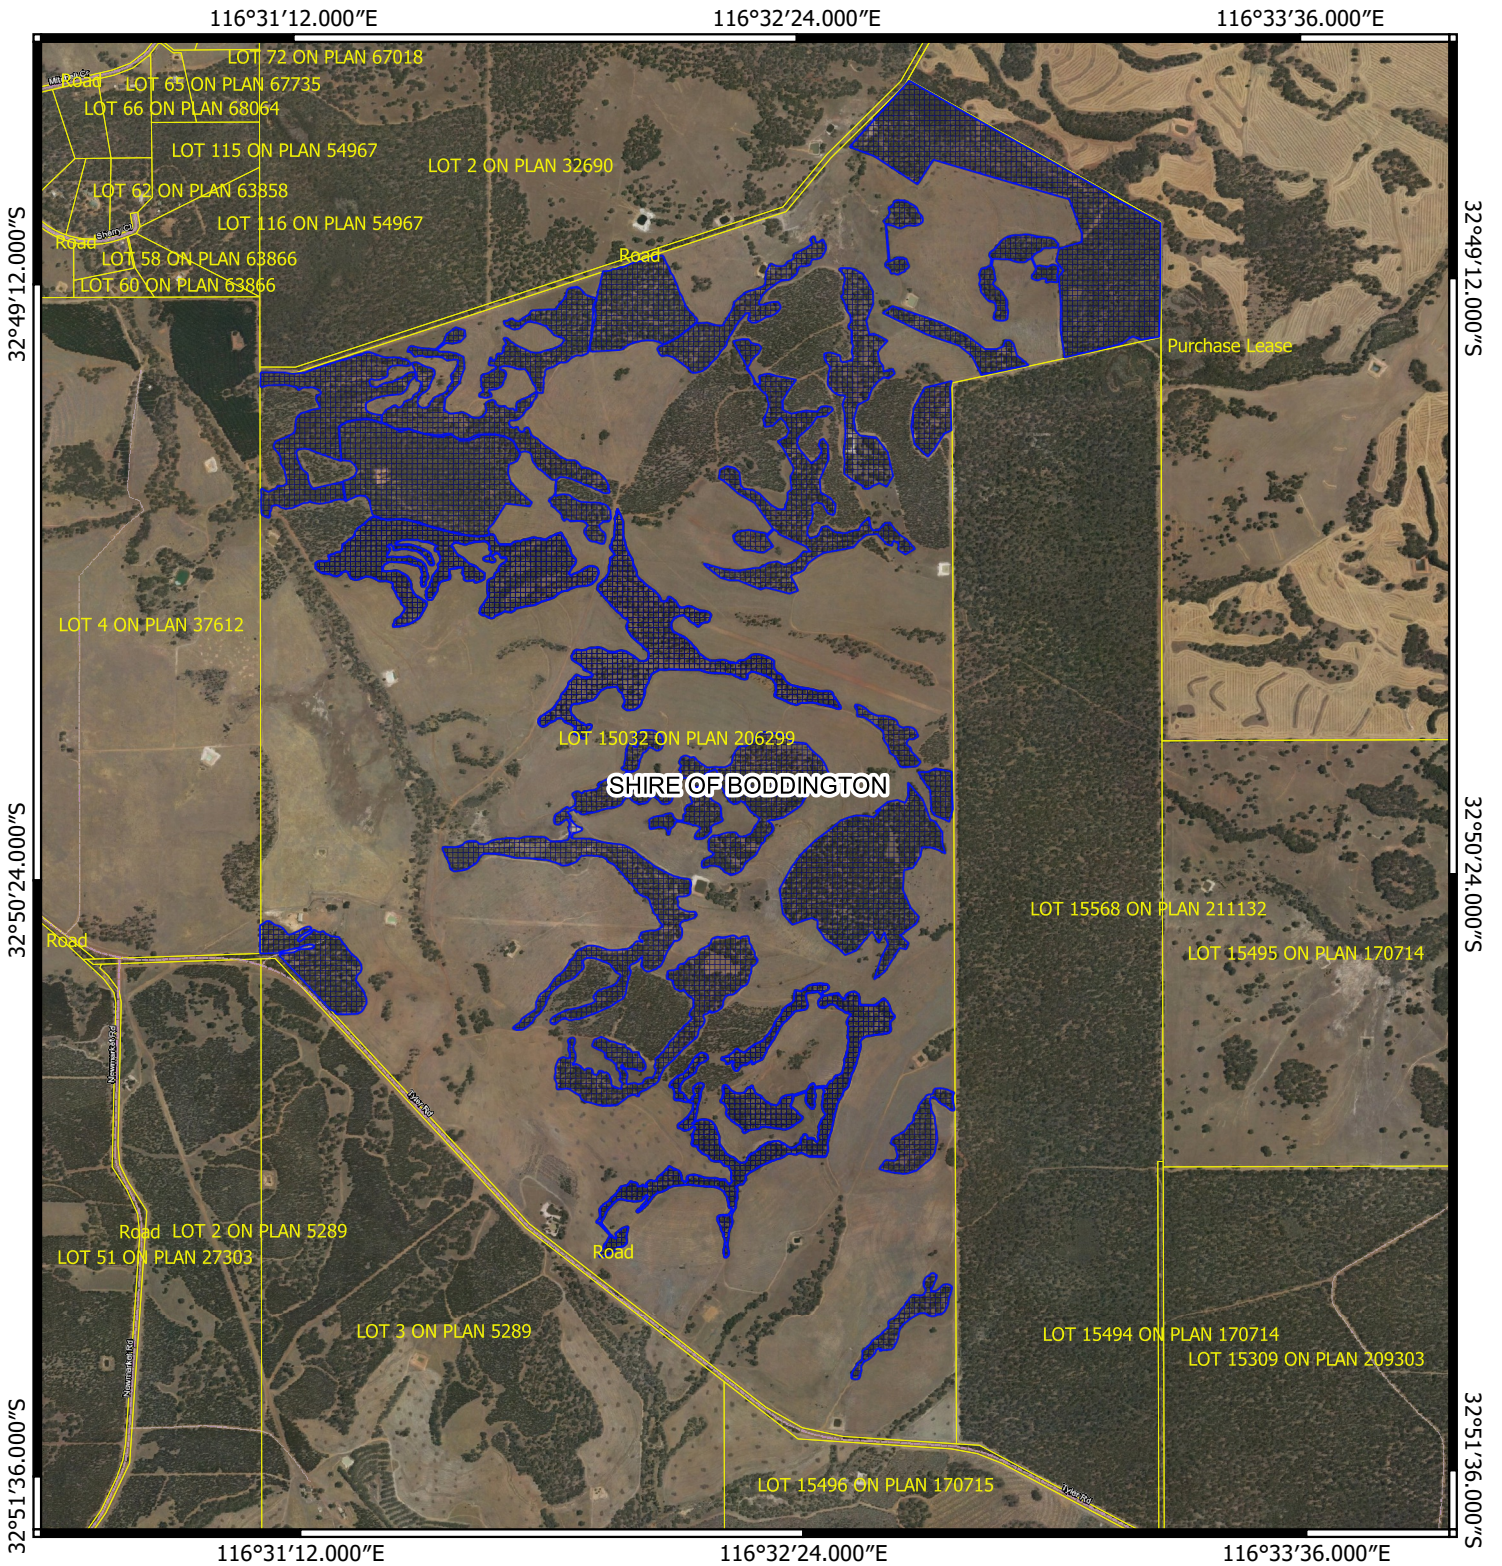

CPS 8925/1 - Map

Legend

 CPS areas applied to clear

 Cadastre - LGATE 218

Roads (Simplified) (LGATE-195)

MGA 94
Geocentric Datum of Australia 1994

0 0.5 1 km

GOVERNMENT OF
WESTERN AUSTRALIA