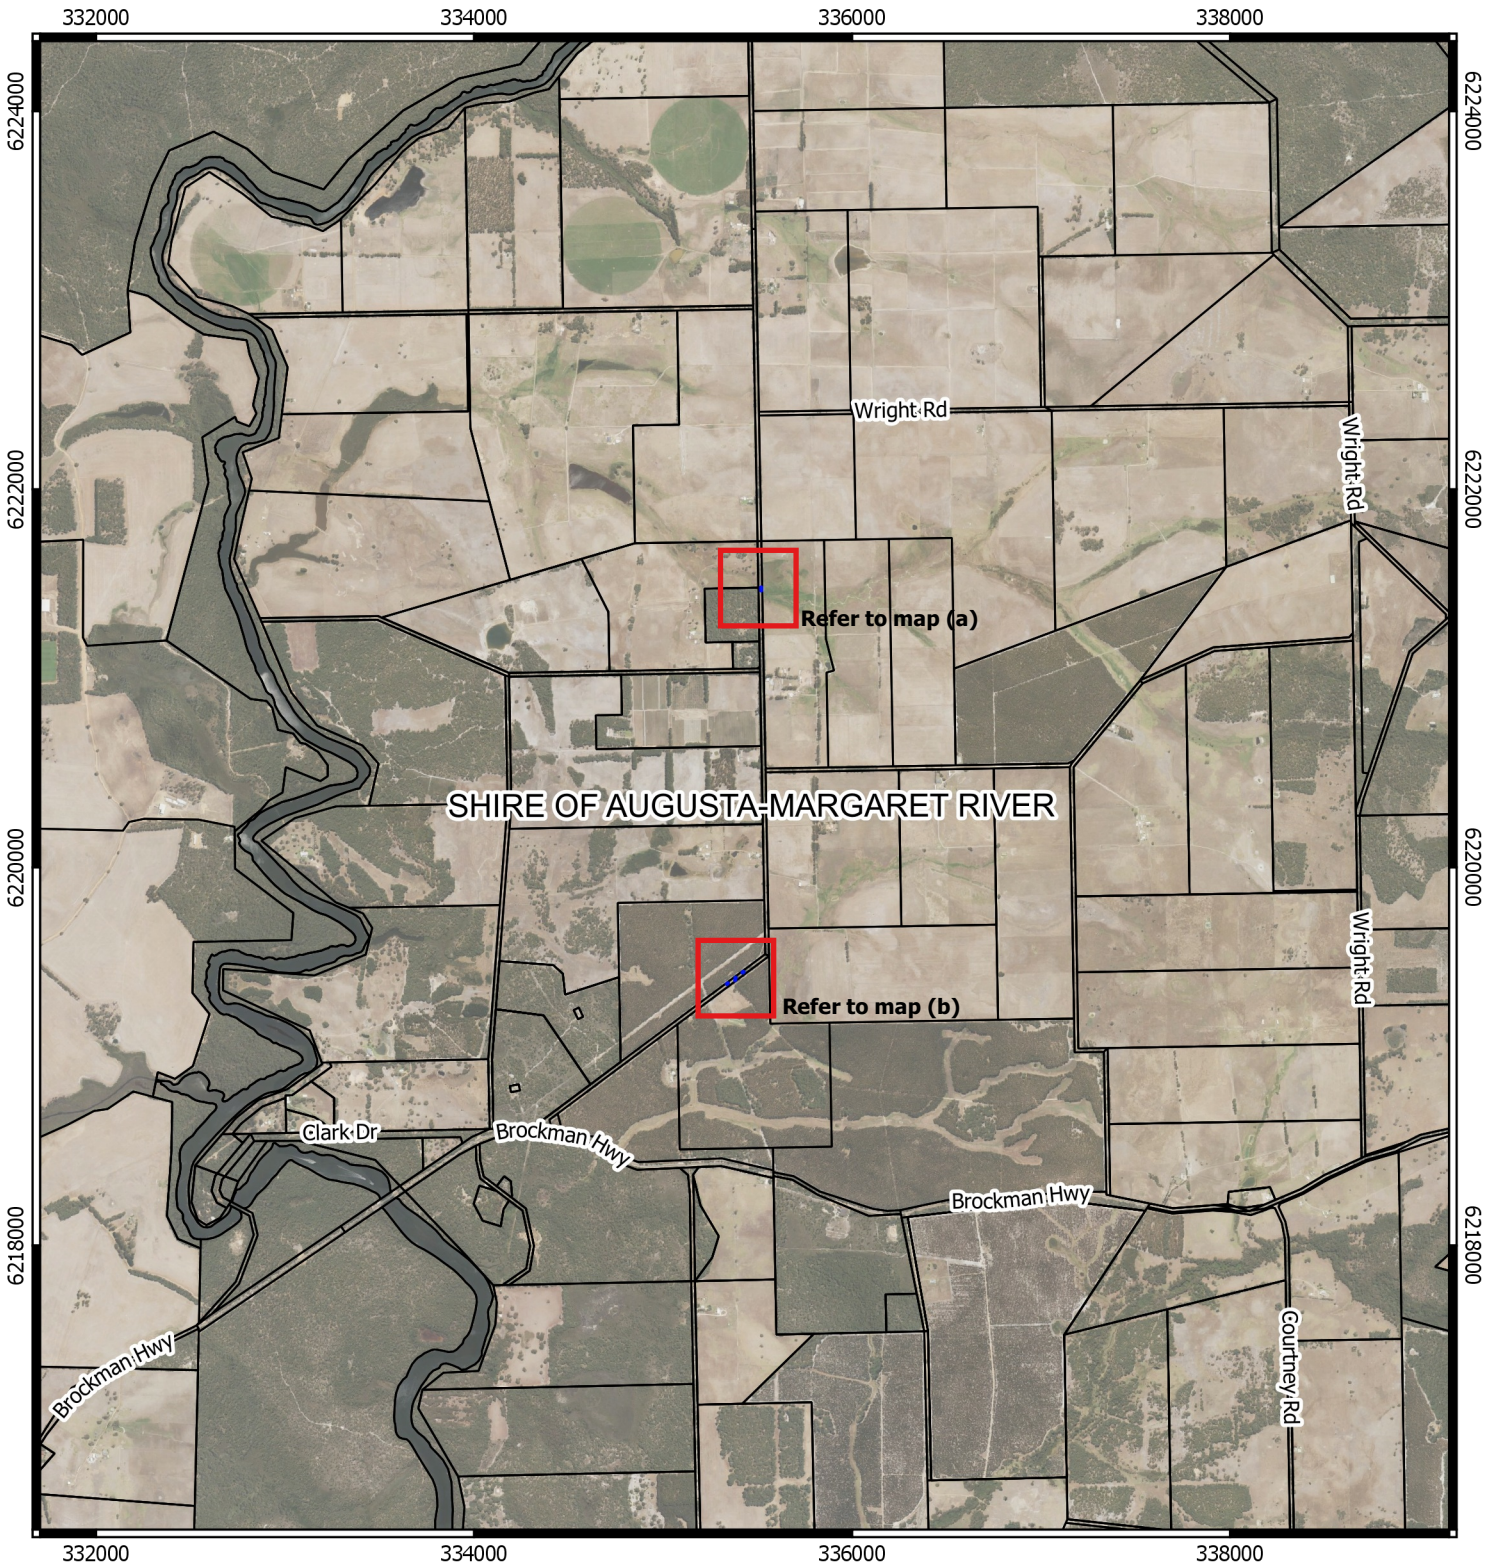

# CPS 8929/1 - Context Map

## Legend

-  CPS areas applied to clear
-  Cadastral boundary

MGA 94  
Geocentric Datum of Australia 1994

GOVERNMENT OF  
WESTERN AUSTRALIA