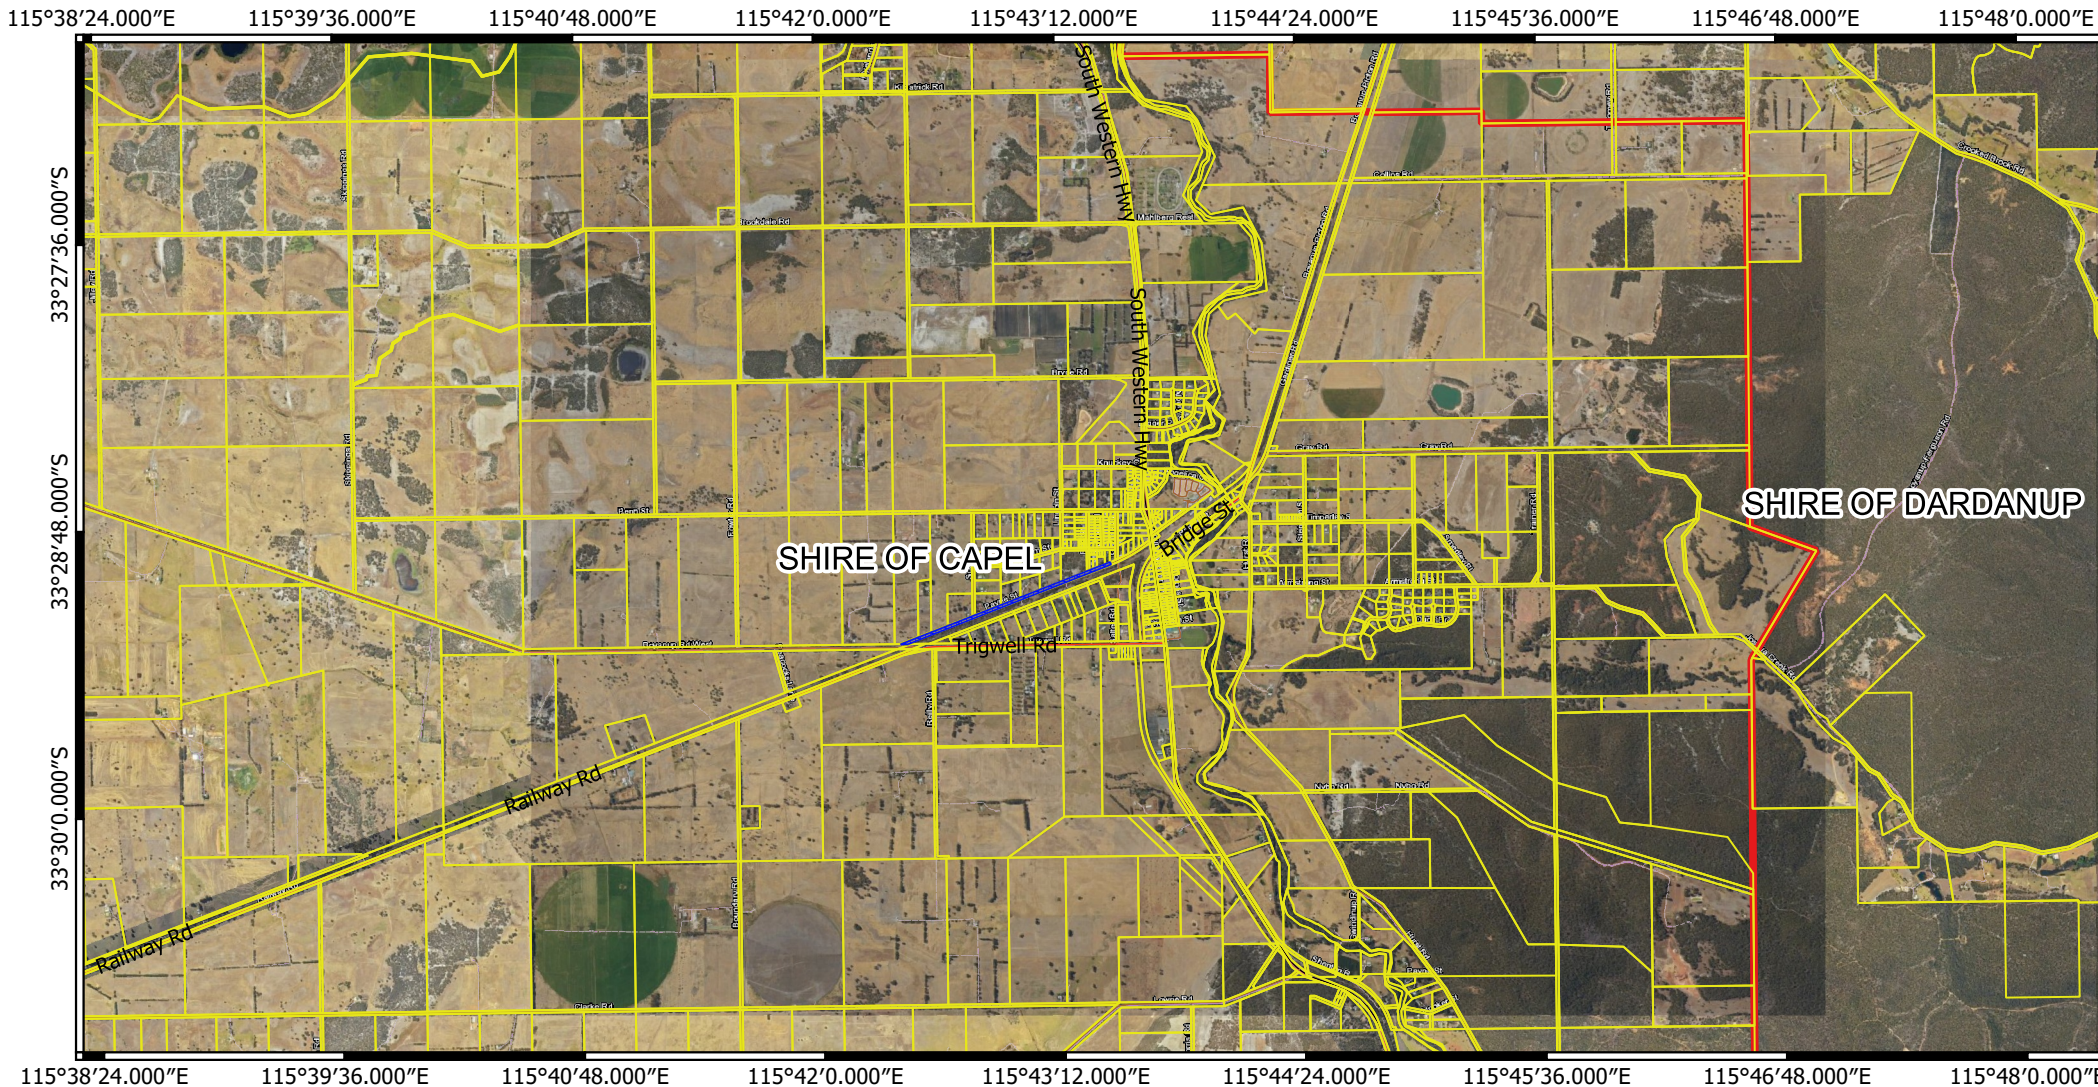

CPS 8932/1 - Context Map

Legend

 CPS areas applied to clear  Local Government Authorities

 Cadastre - LGATE 218  Image

Road Centrelines

-  Highway
-  Main Roads
-  Local Rd - Sealed

MGA 94
Geocentric Datum of Australia 1994