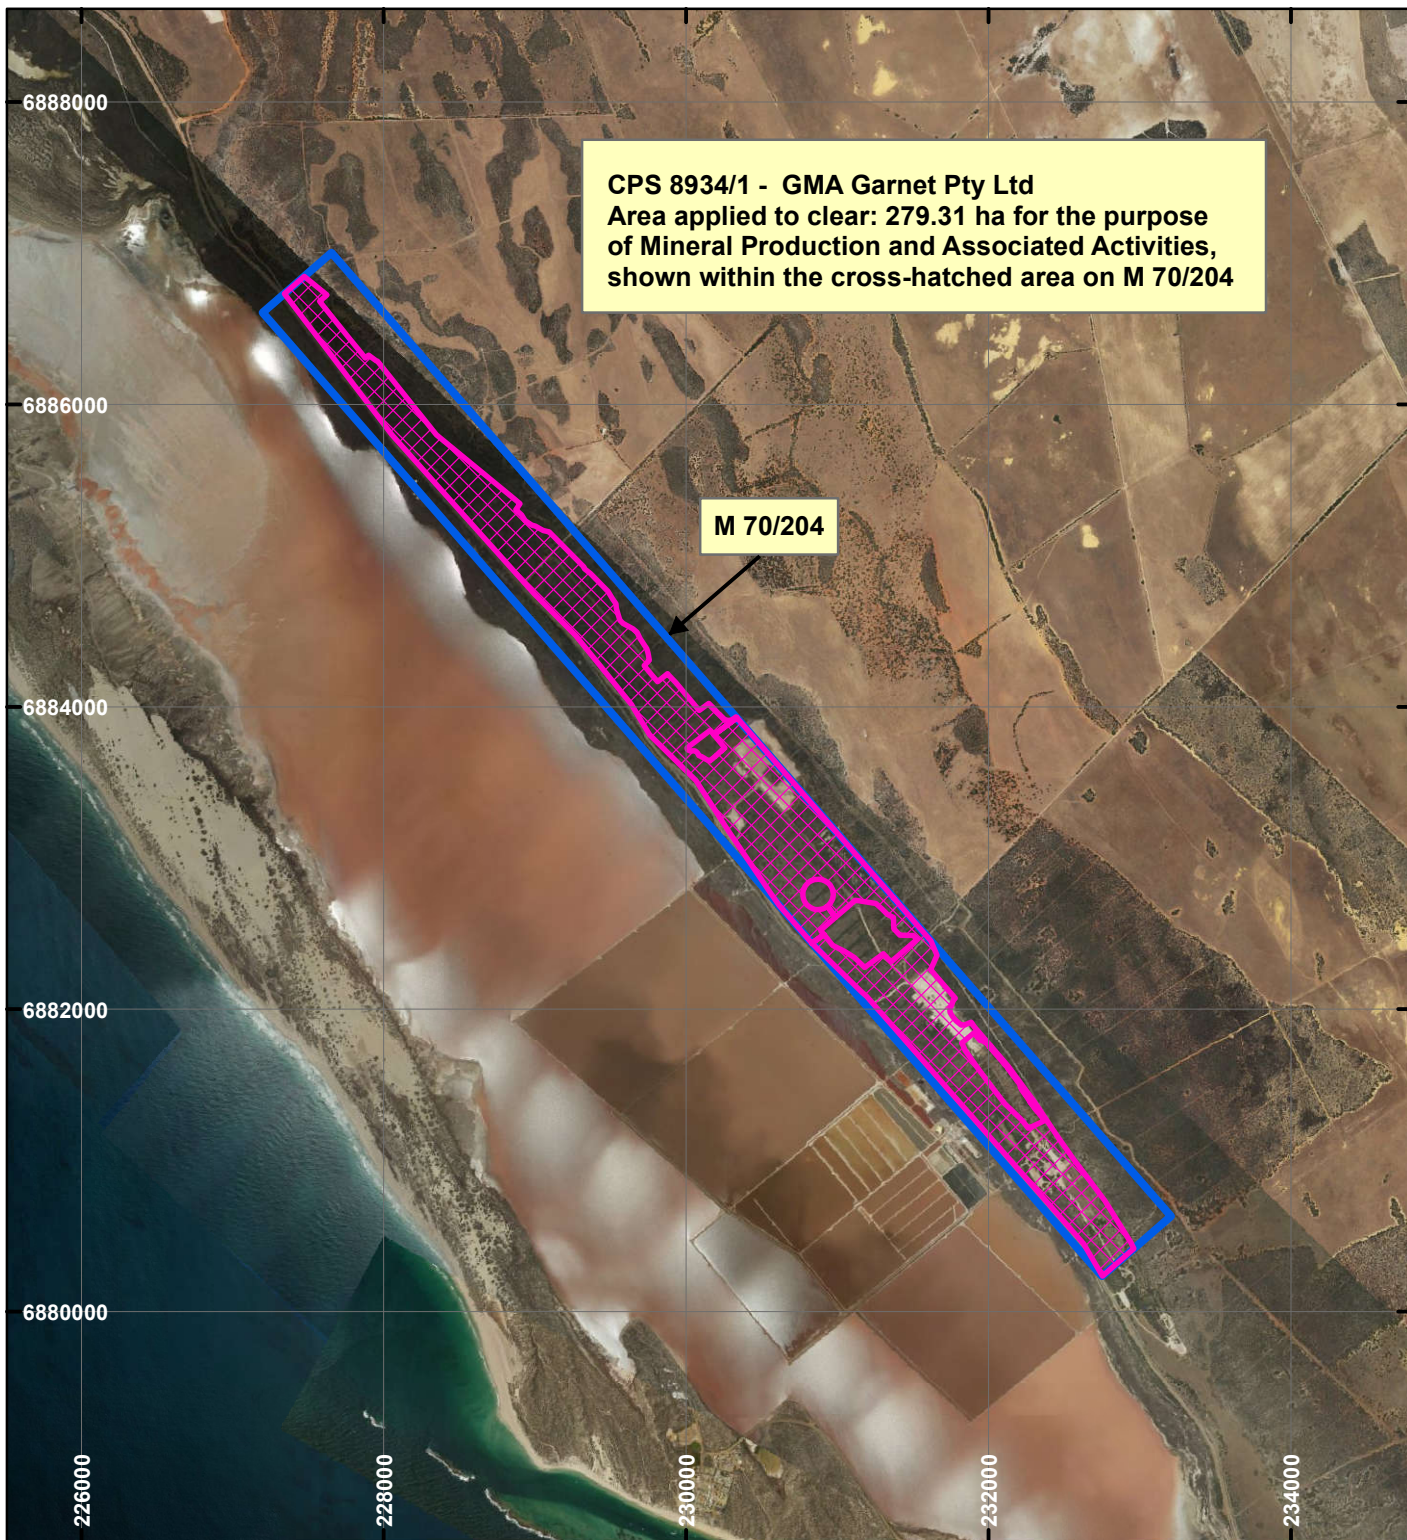

CPS 8934/1 - GMA Garnet Pty Ltd

LEGEND

Clearing Instruments

Mining Tenements

Orthophotography sourced from Landgate

Scale 1:50,000

(Approximate when reproduced at A4)

Geocentric Datum Australia 1994

..... Date .....

Officer with delegated authority under Section 20 of the Environmental Protection Act 1986

Information derived from this map should be confirmed with the data custodian acknowledged by the agency acronym in the legend.

WA Crown Copyright 2002