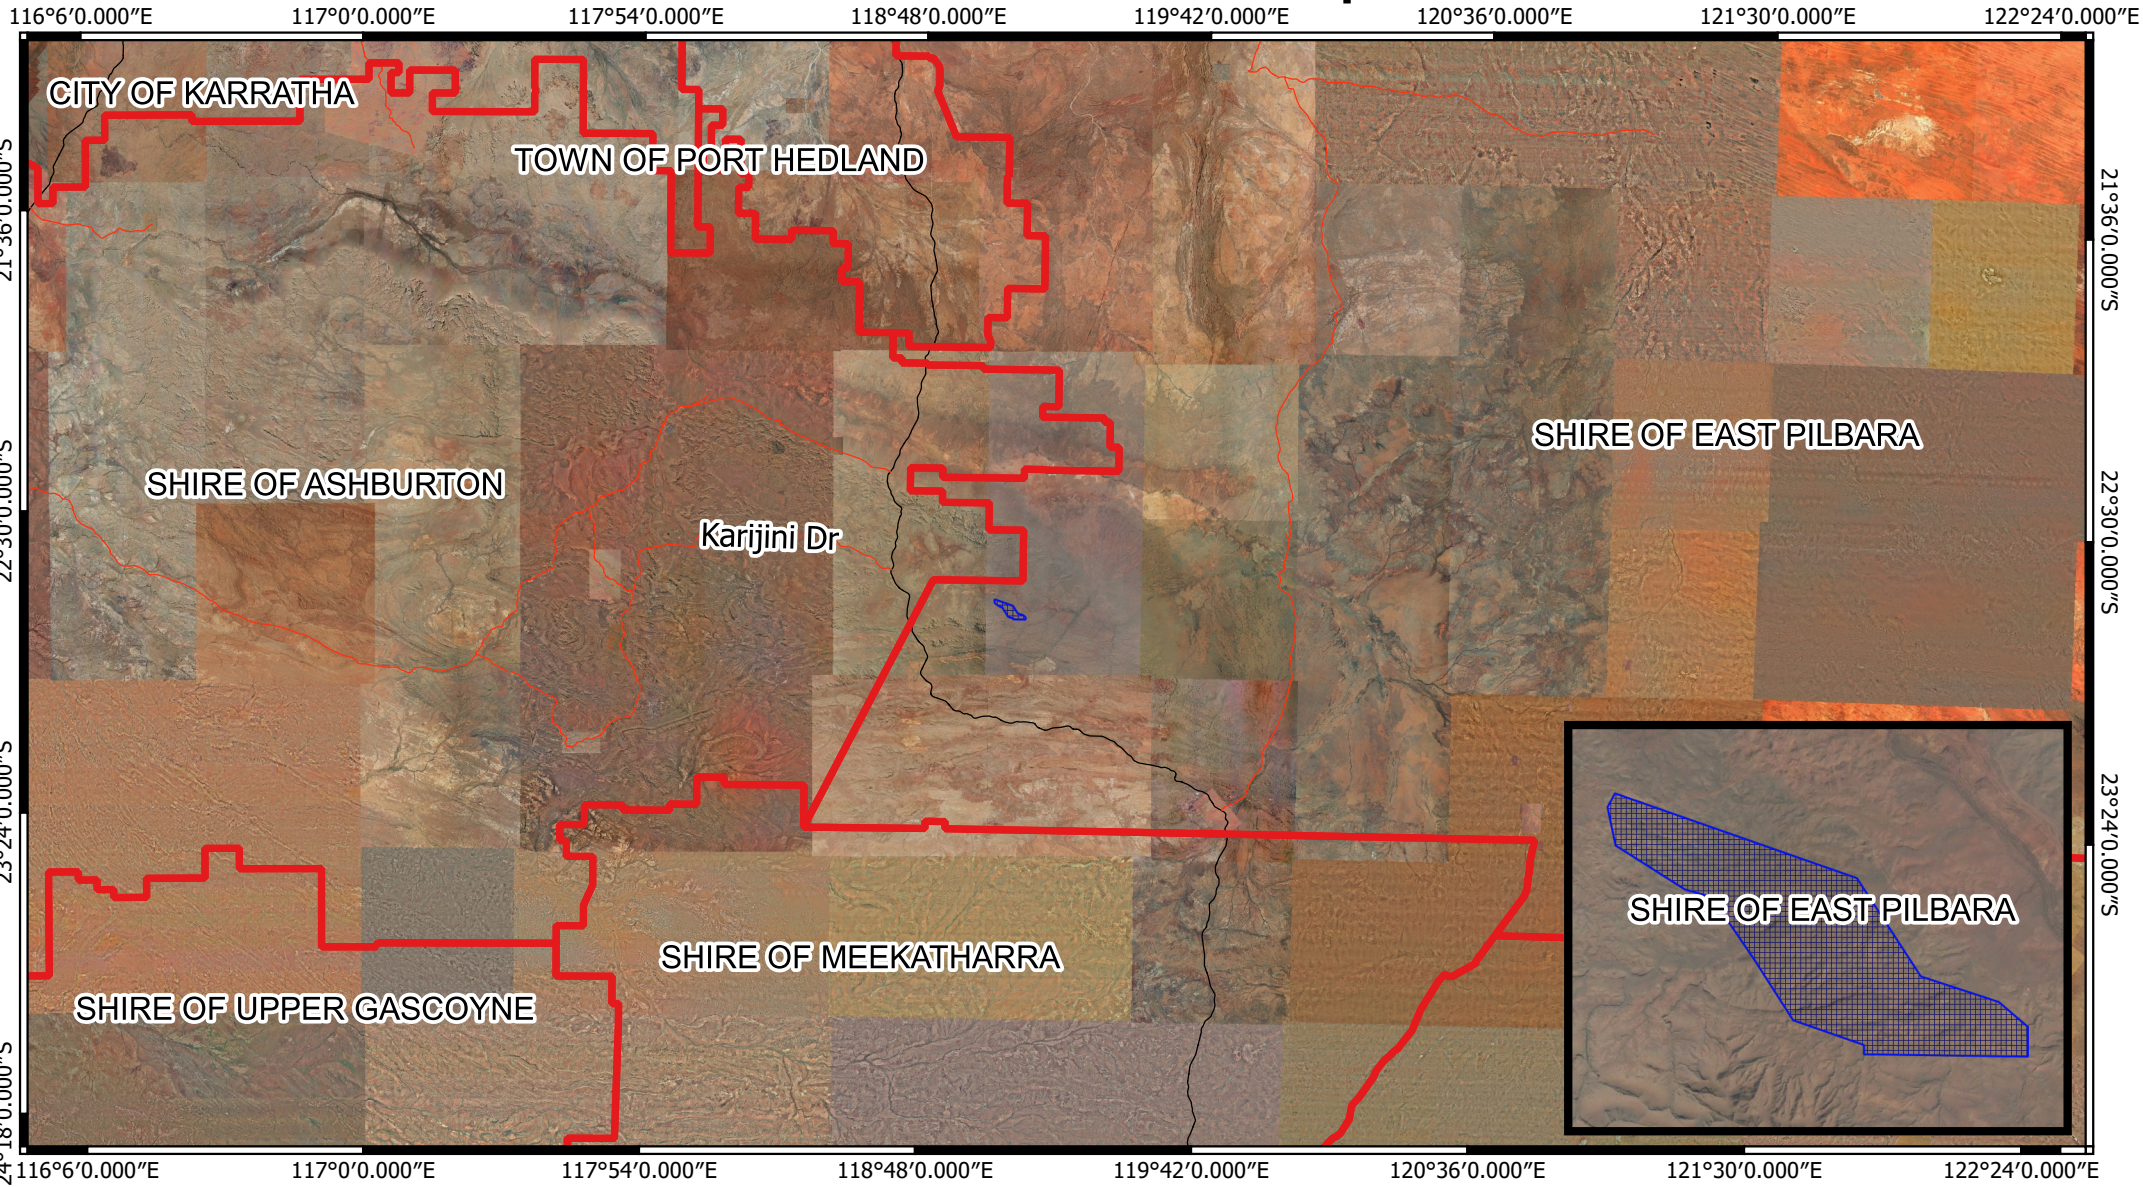

CPS 8953/1 - Context Map

Map Legend

-  CPS areas applied to clear
-  Local Government Authorities

Road Centrelines

-  Highway
-  Main Roads

Image

MGA 94
Geocentric Datum of Australia 1994

1:2500000

GOVERNMENT OF
WESTERN AUSTRALIA