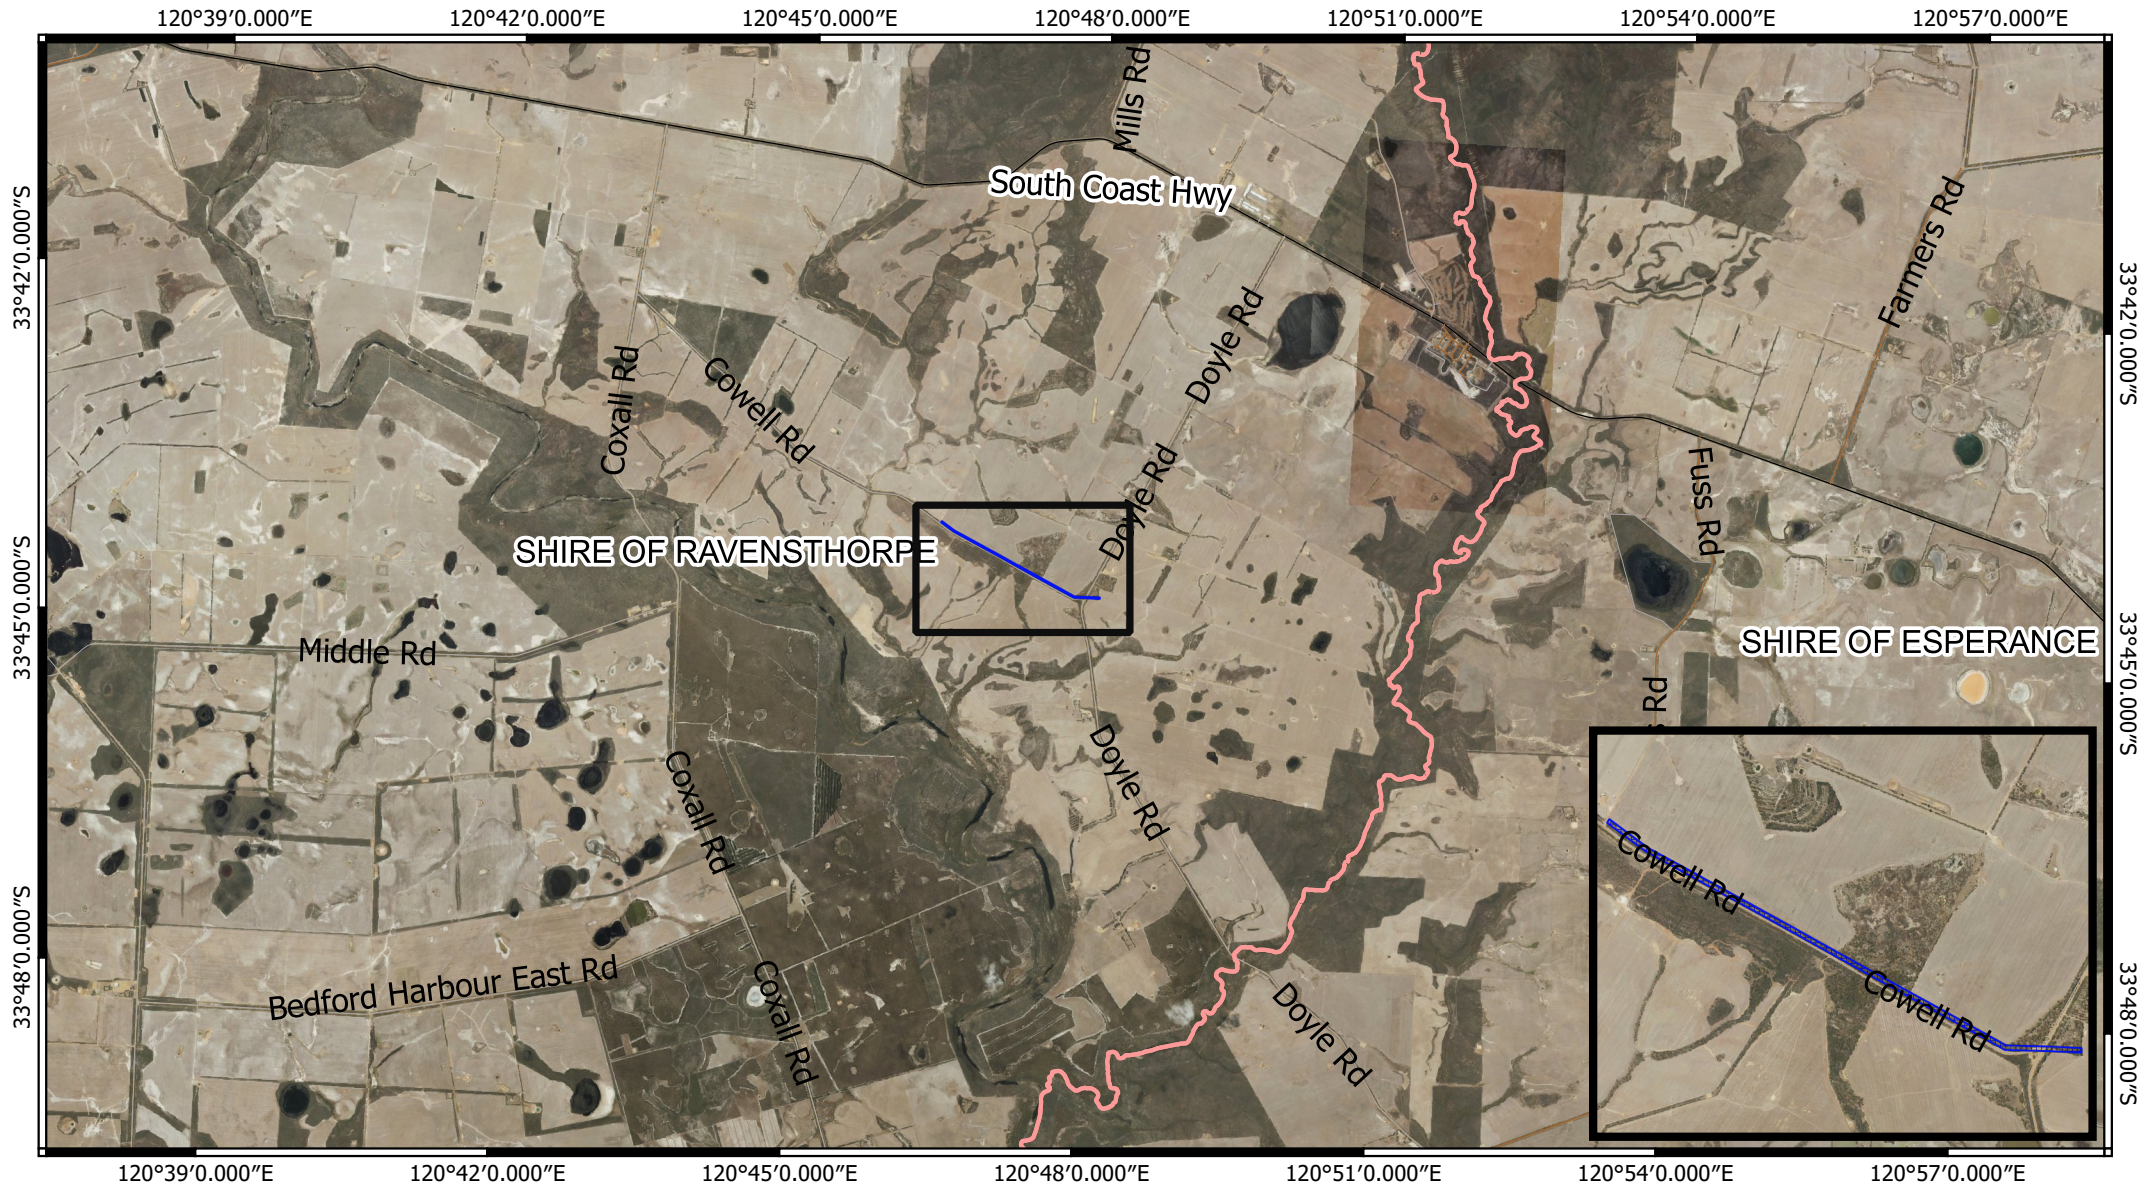

CPS 8977/1 - Context Map

Map Legend

 CPS areas applied to clear

 Local Government Authorities

Road Centrelines

 Highway

 Local Road - Sealed

 Local Road - Other

MGA 94
Geocentric Datum of Australia 1994

0 1 2 3 km

1:120000

GOVERNMENT OF
WESTERN AUSTRALIA