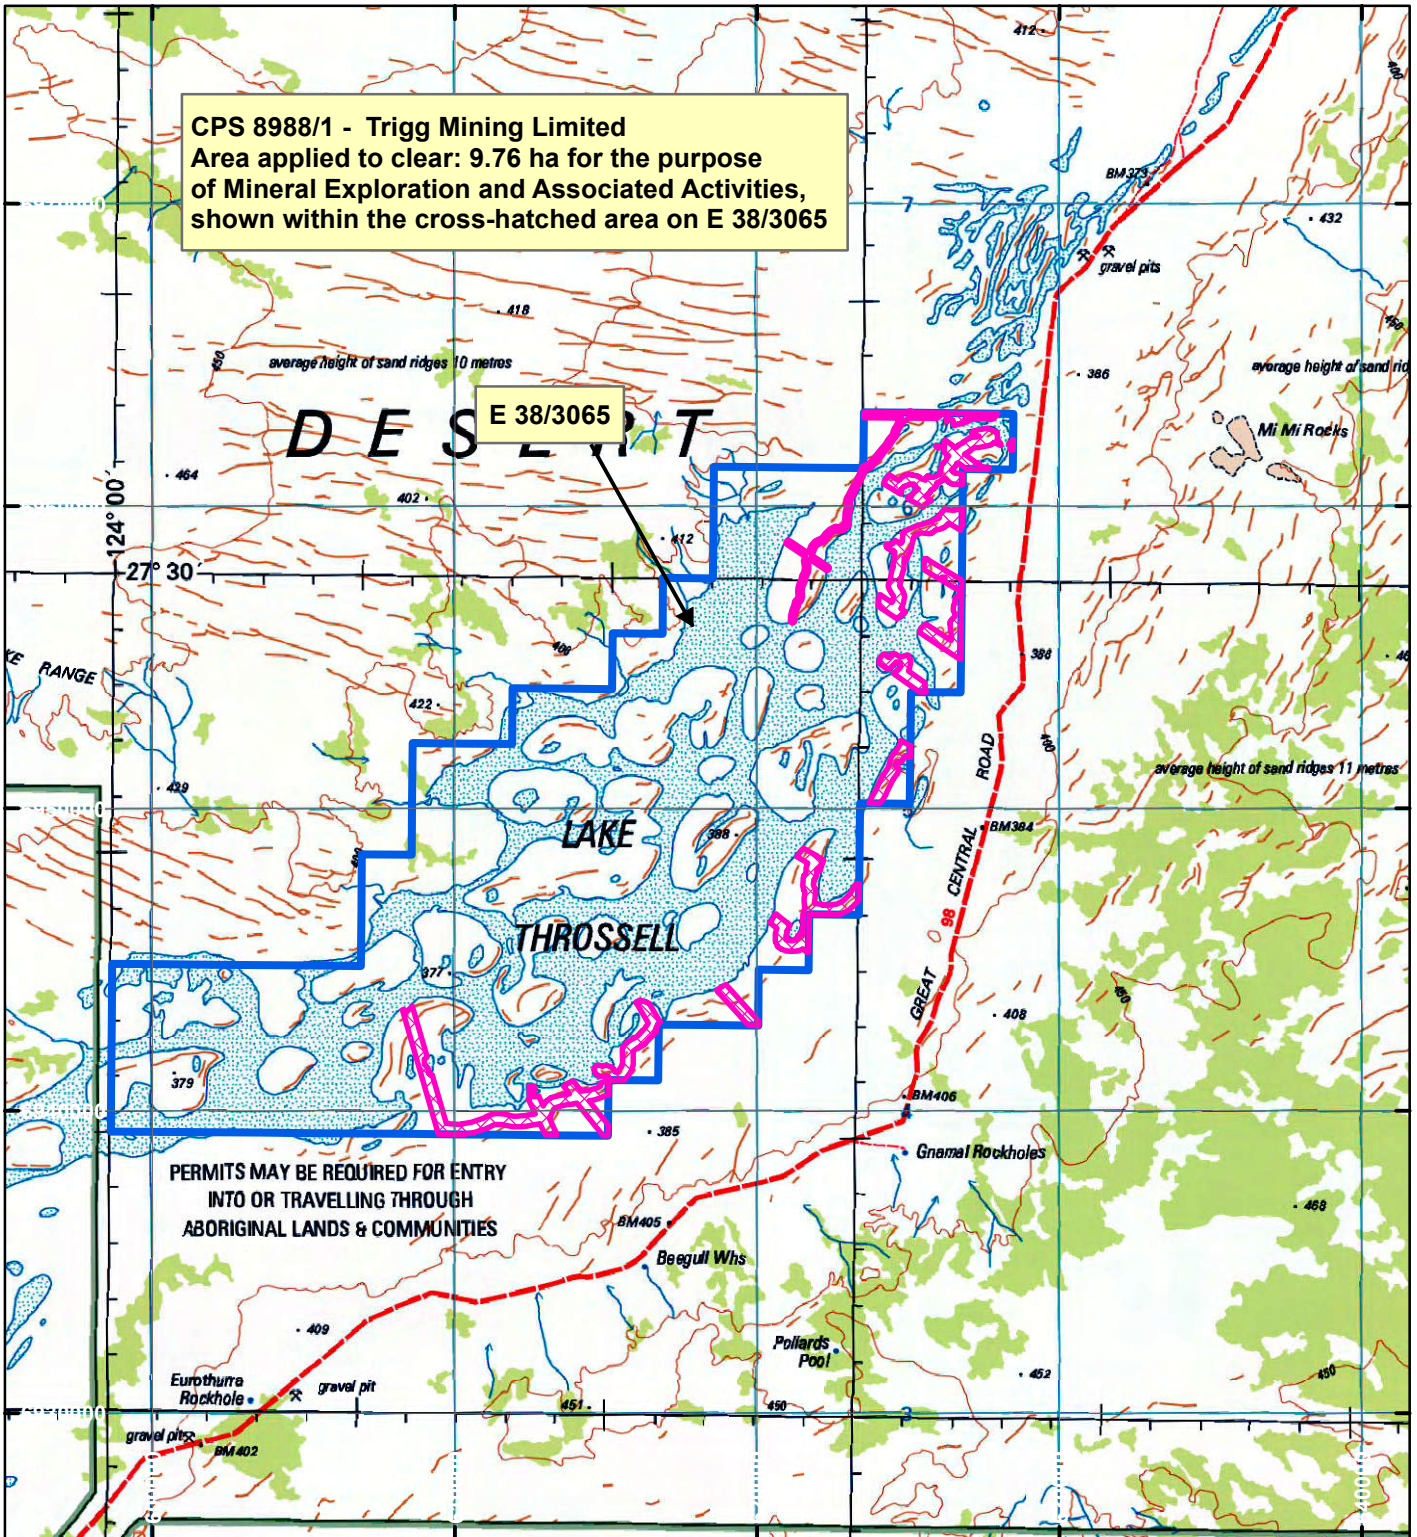

CPS 8988/1 - Trigg Mining Limited

LEGEND

Clearing Instruments

Mining Tenements

Scale 1:250,000

(Approximate when reproduced at A4)

Geocentric Datum Australia 1994

Note: the data in this map have not been projected. This may result in geometric distortion or measurement inaccuracies.

..... Date

Officer with delegated authority under Section 20 of the Environmental Protection Act 1986

Information derived from this map should be confirmed with the data custodian acknowledged by the agency acronym in the legend.

WA Crown Copyright 2002