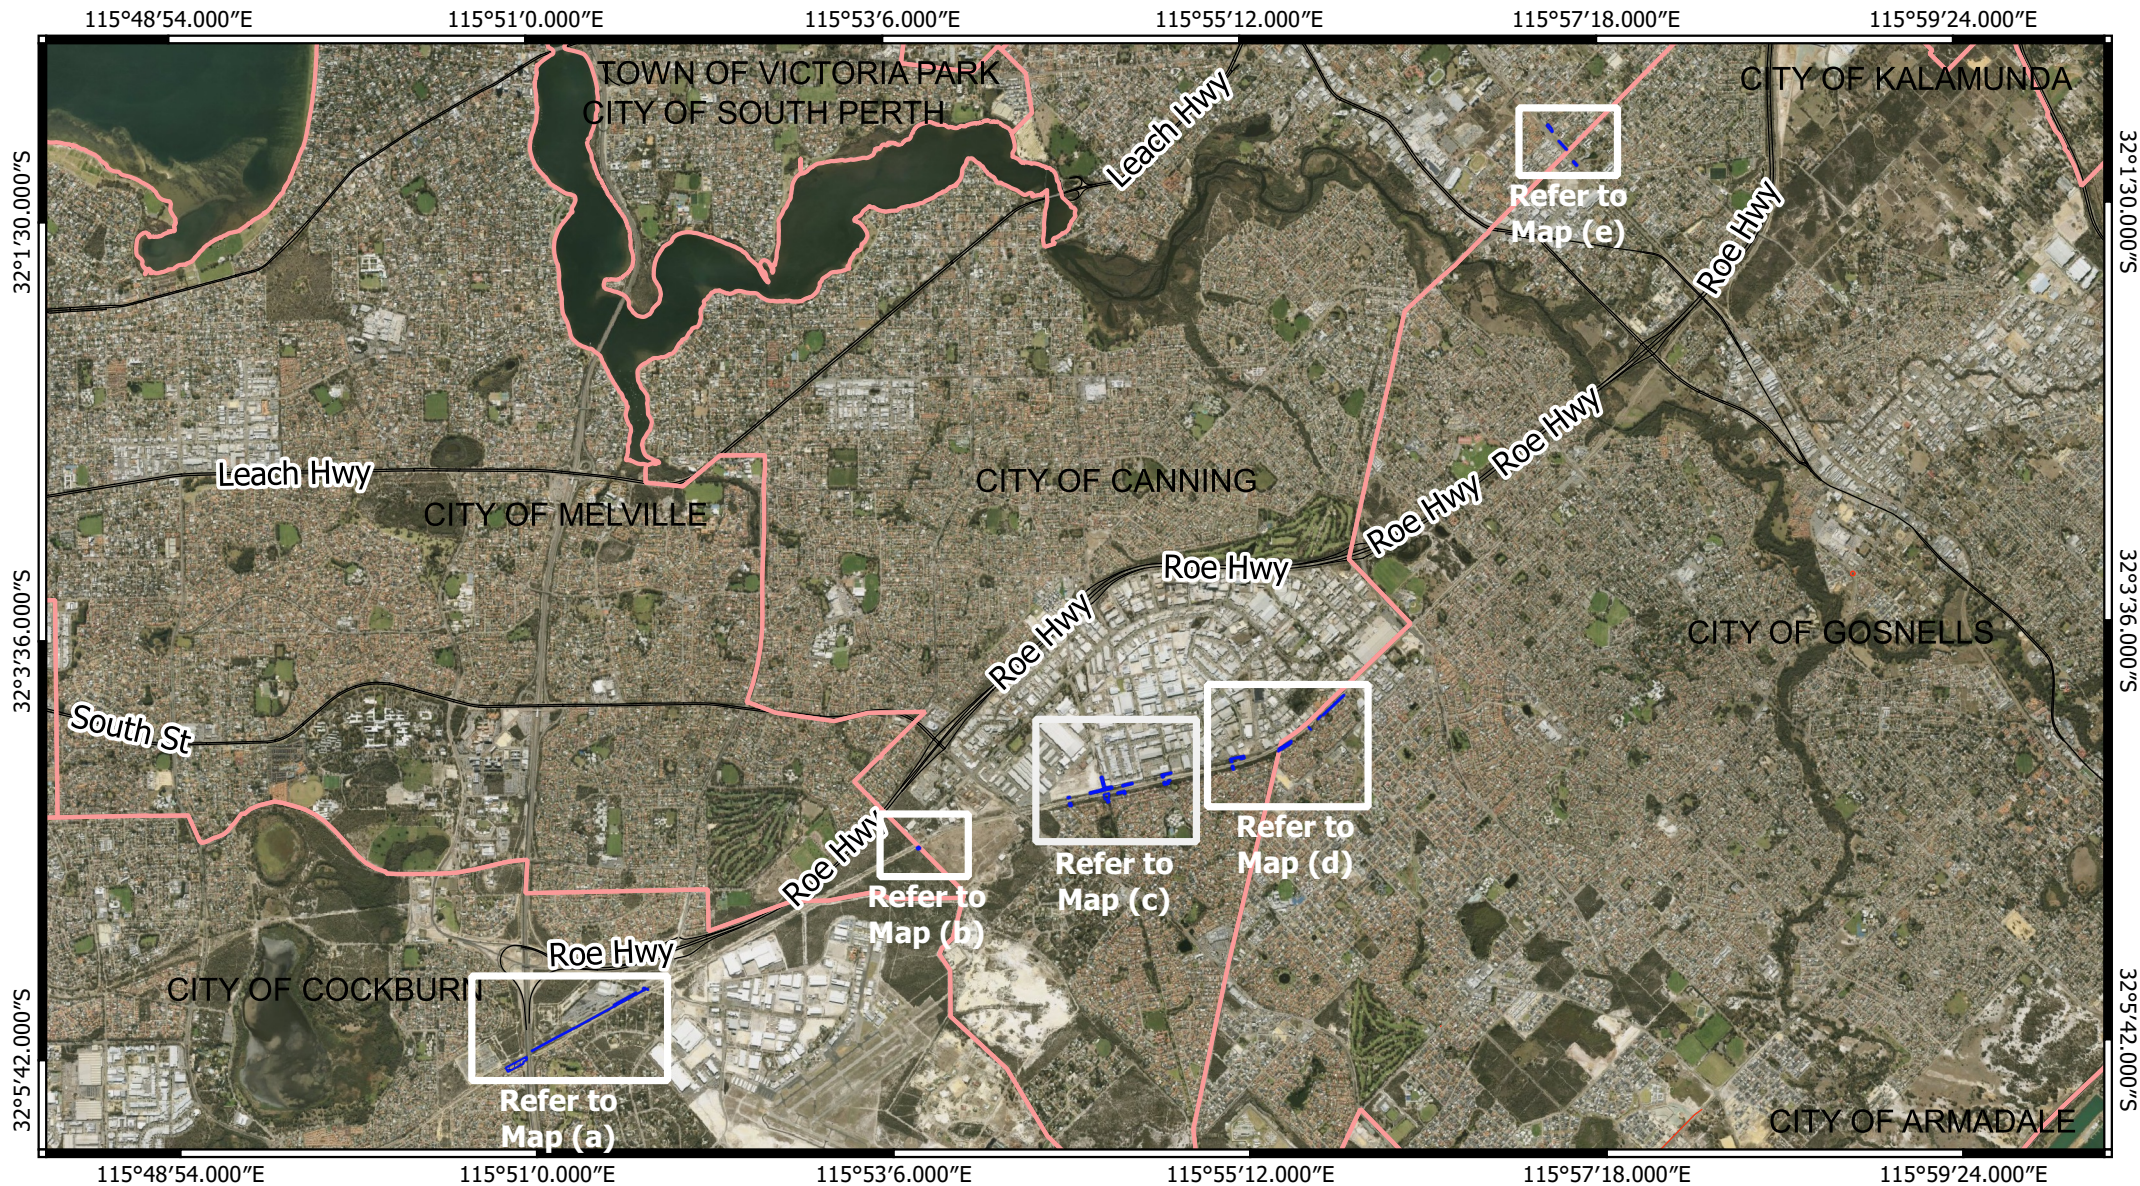

# CPS 9024/1 - Context Map

## Map Legend

-  CPS areas applied to clear
-  Local Government Authorities

## Road Centrelines Image

-  Highway
-  Main Roads

MGA 94  
Geocentric Datum of Australia 1994

1:70000

GOVERNMENT OF  
WESTERN AUSTRALIA