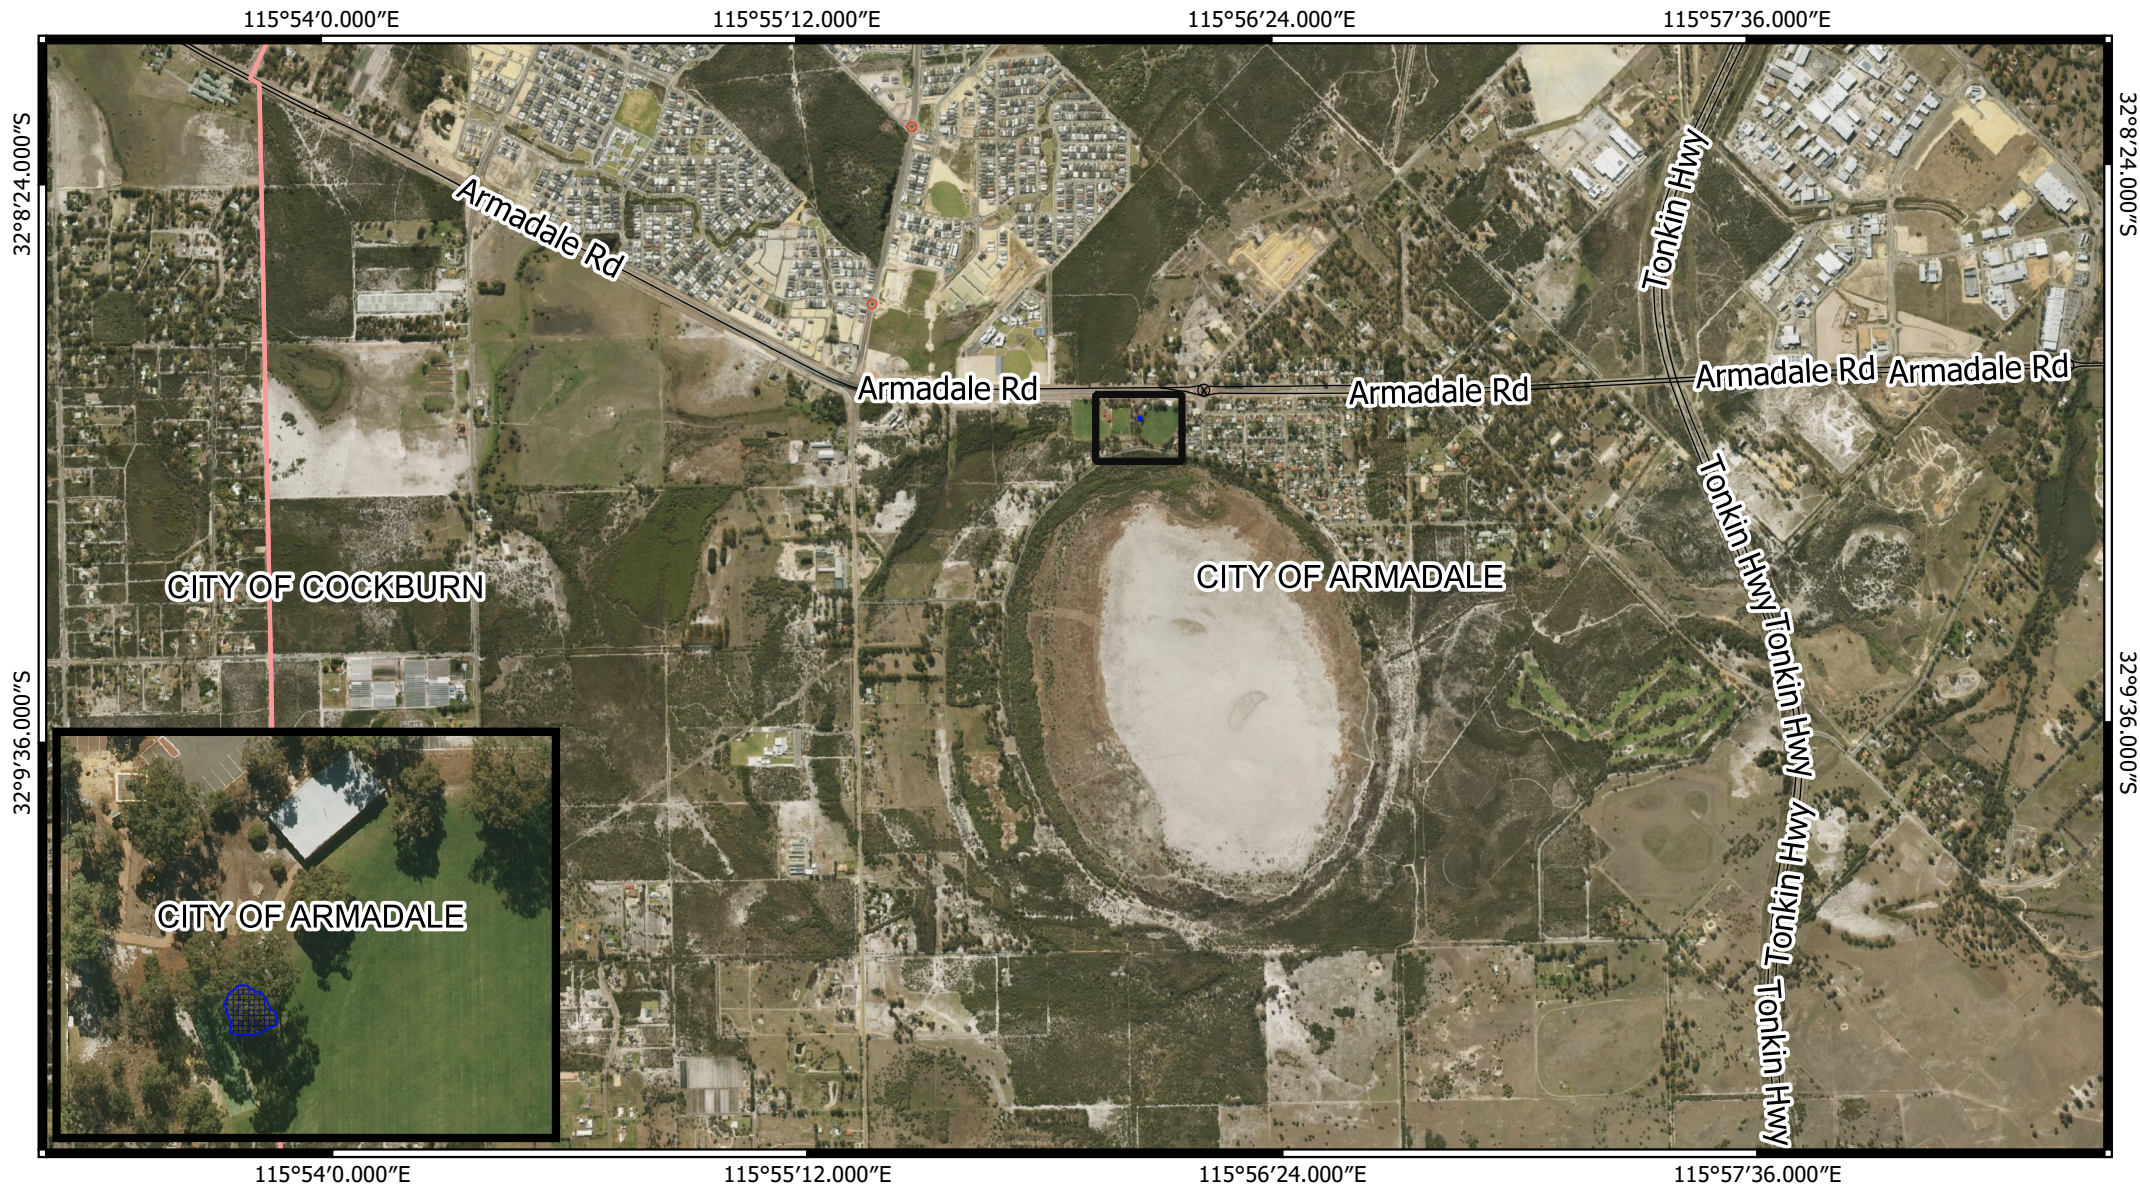

# CPS 9040/1 - Context Map

## Map Legend

-  CPS areas applied to clear
-  Local Government Authorities
- Road Centrelines**
-  Highway
-  Main Roads

## Image

MGA 94  
Geocentric Datum of Australia 1994

1:30000

GOVERNMENT OF  
WESTERN AUSTRALIA