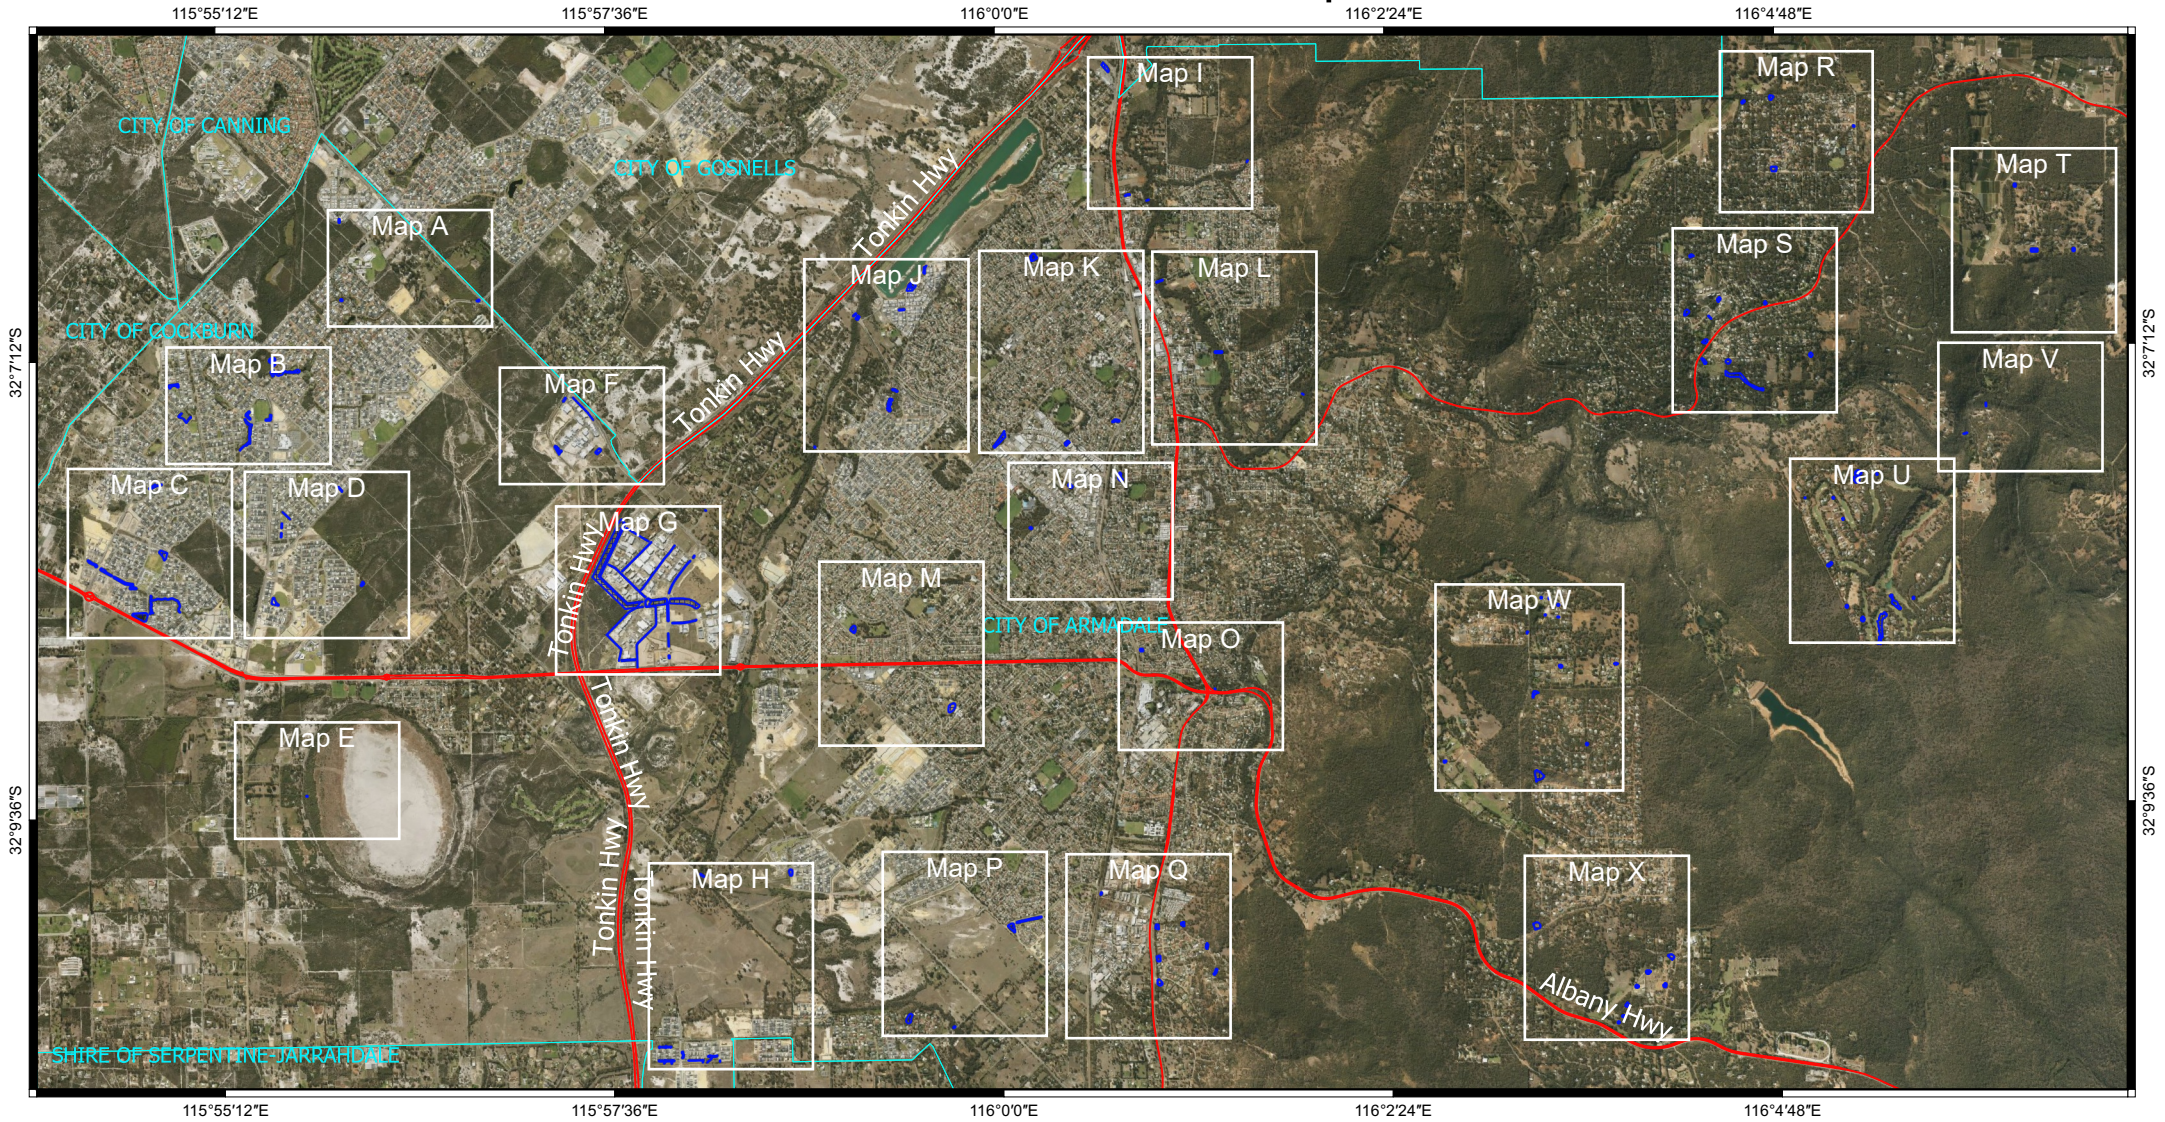

# CPS 9042/1 -Context map

## Legend

-  CPS areas applied to clear base layers
-  Local Government Authorities
- Roads - Landgate 012
- Image

MGA 94  
Geocentric Datum of Australia 1994