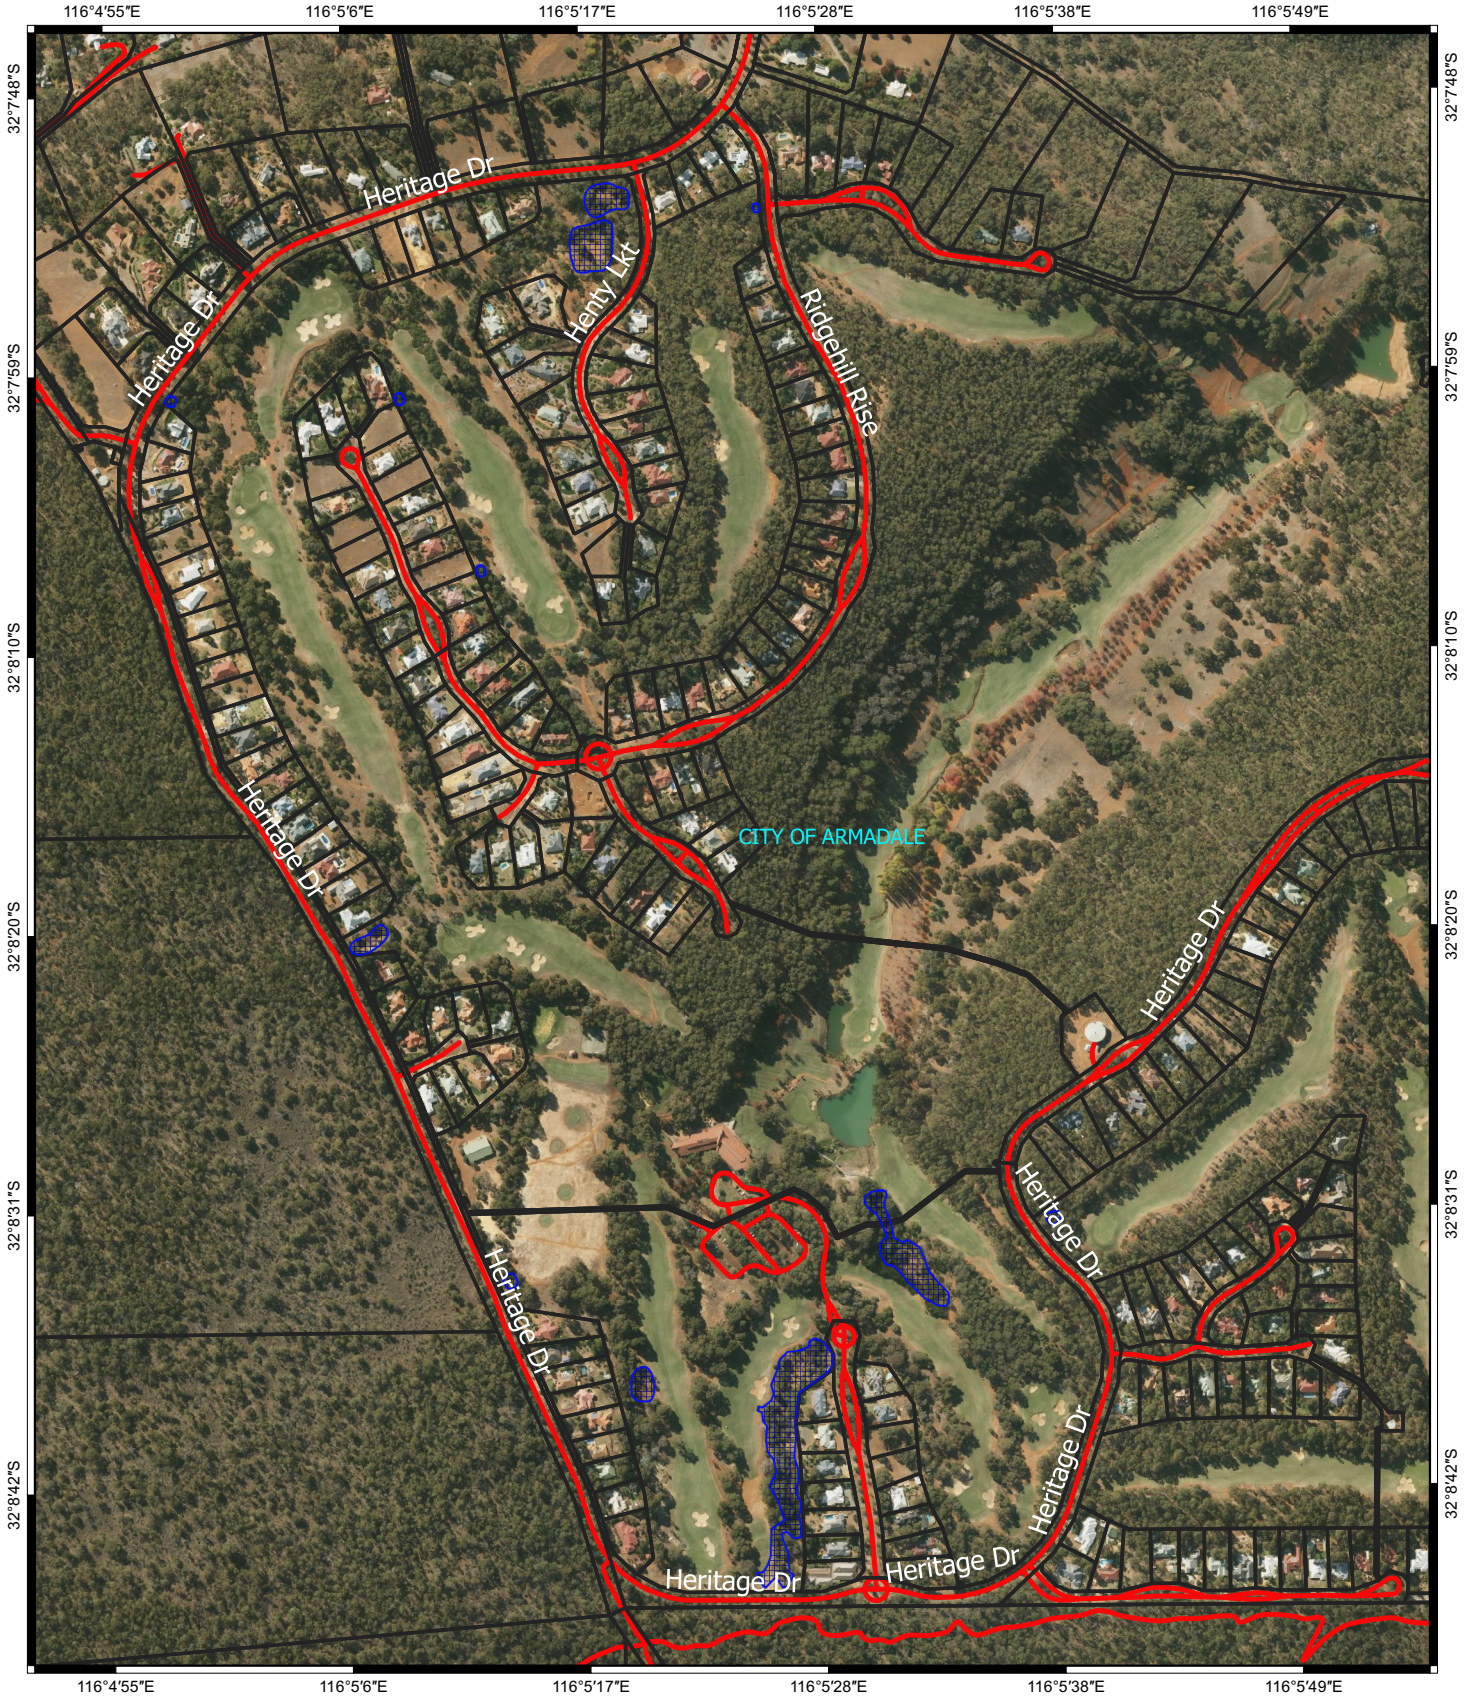

CPS 9042/1 - Map U

Legend

-  CPS areas applied to clear base layers
-  Local Government Authorities
- Roads - Landgate 012
- Cadastre - LGATE 218
- Image

MGA 94
Geocentric Datum of Australia 1994

GOVERNMENT OF
WESTERN AUSTRALIA