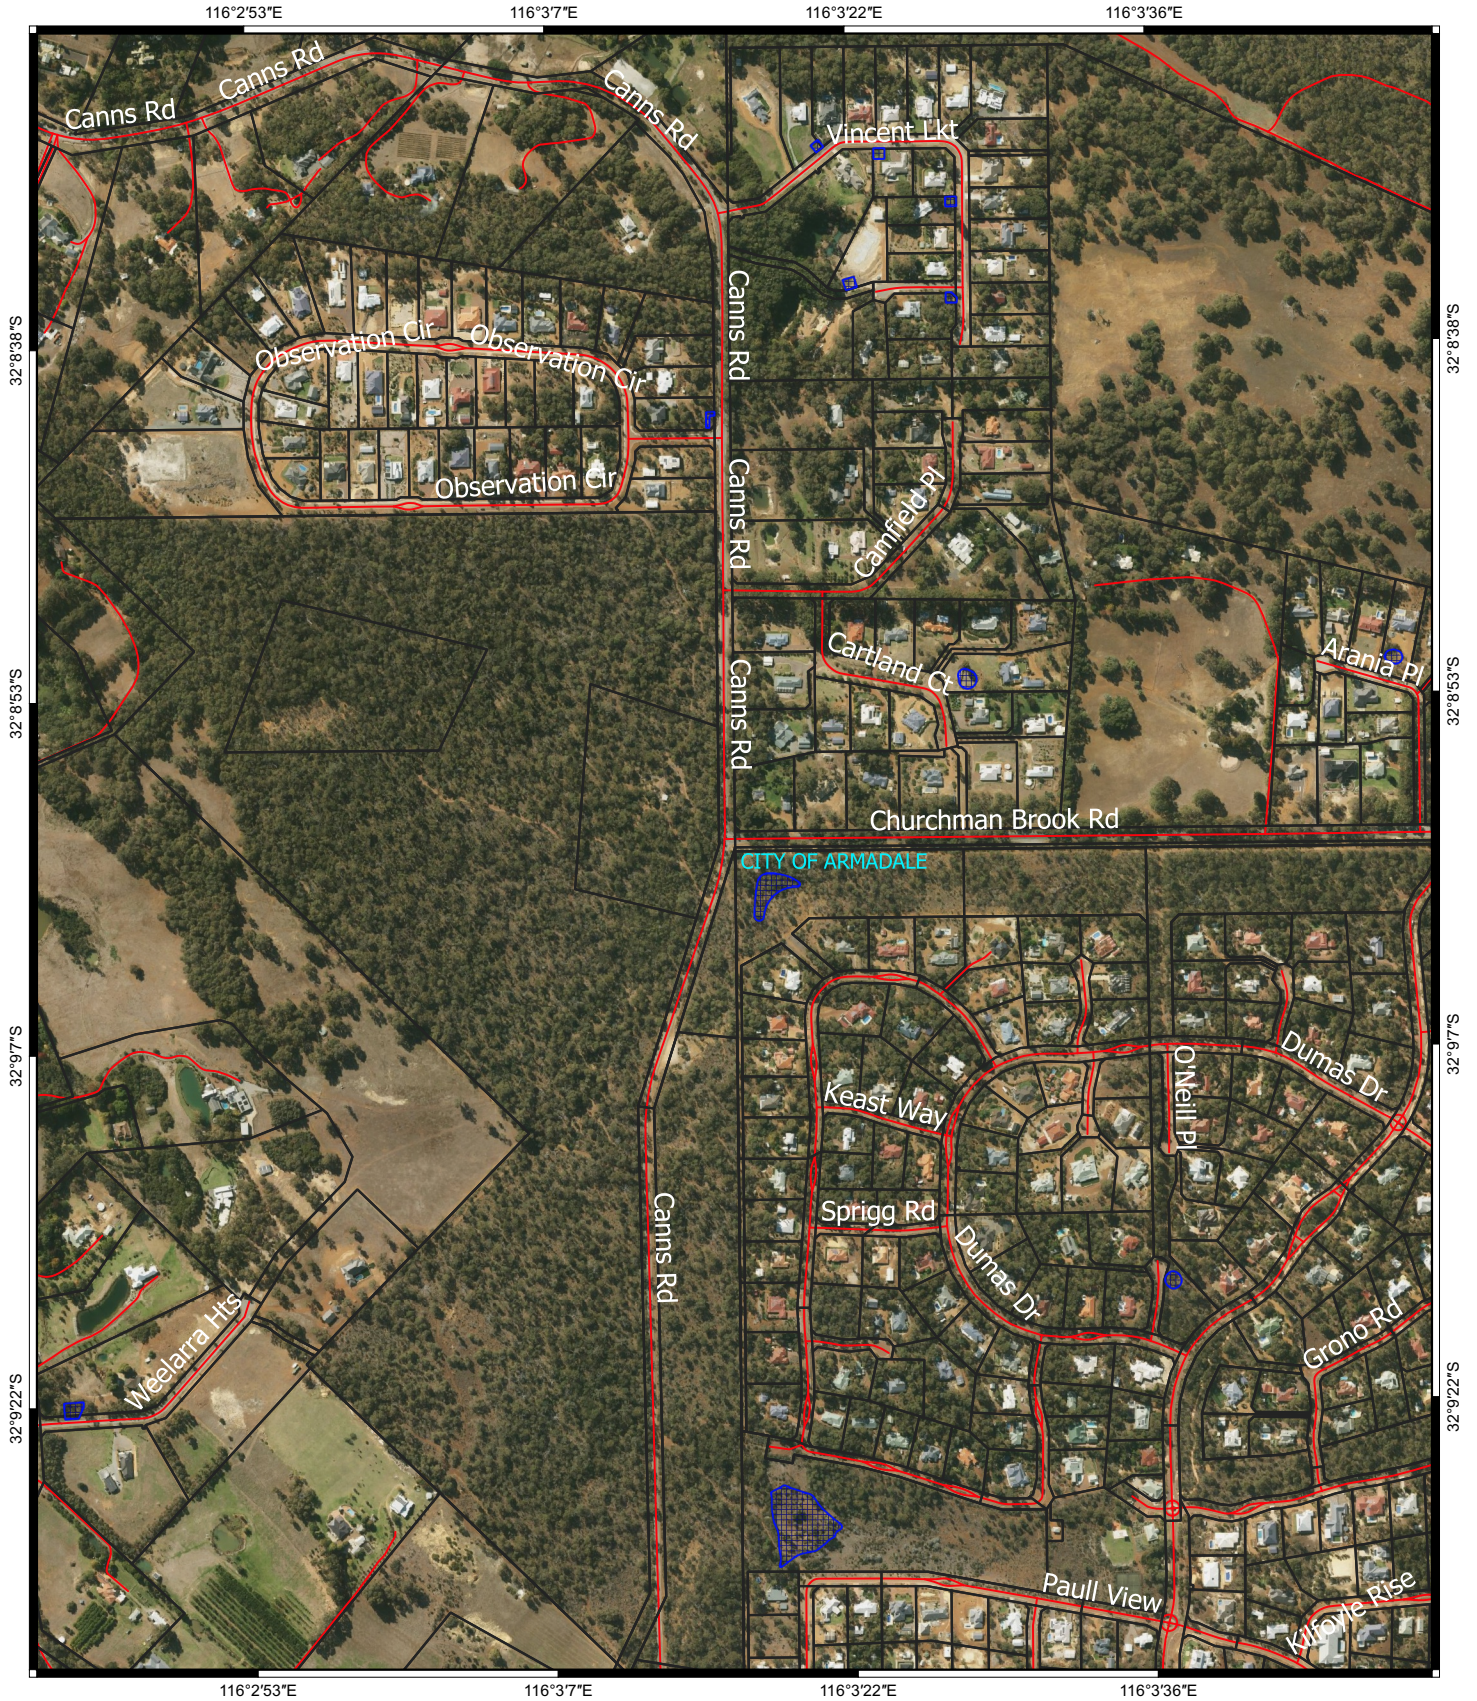

CPS 9042/1 - Map W

Legend

-  CPS areas applied to clear base layers
-  Local Government Authorities
- Roads - Landgate 012
- Cadastre - LGATE 218
- Image

MGA94
Geocentric Datum of Australia 1994

GOVERNMENT OF
WESTERN AUSTRALIA