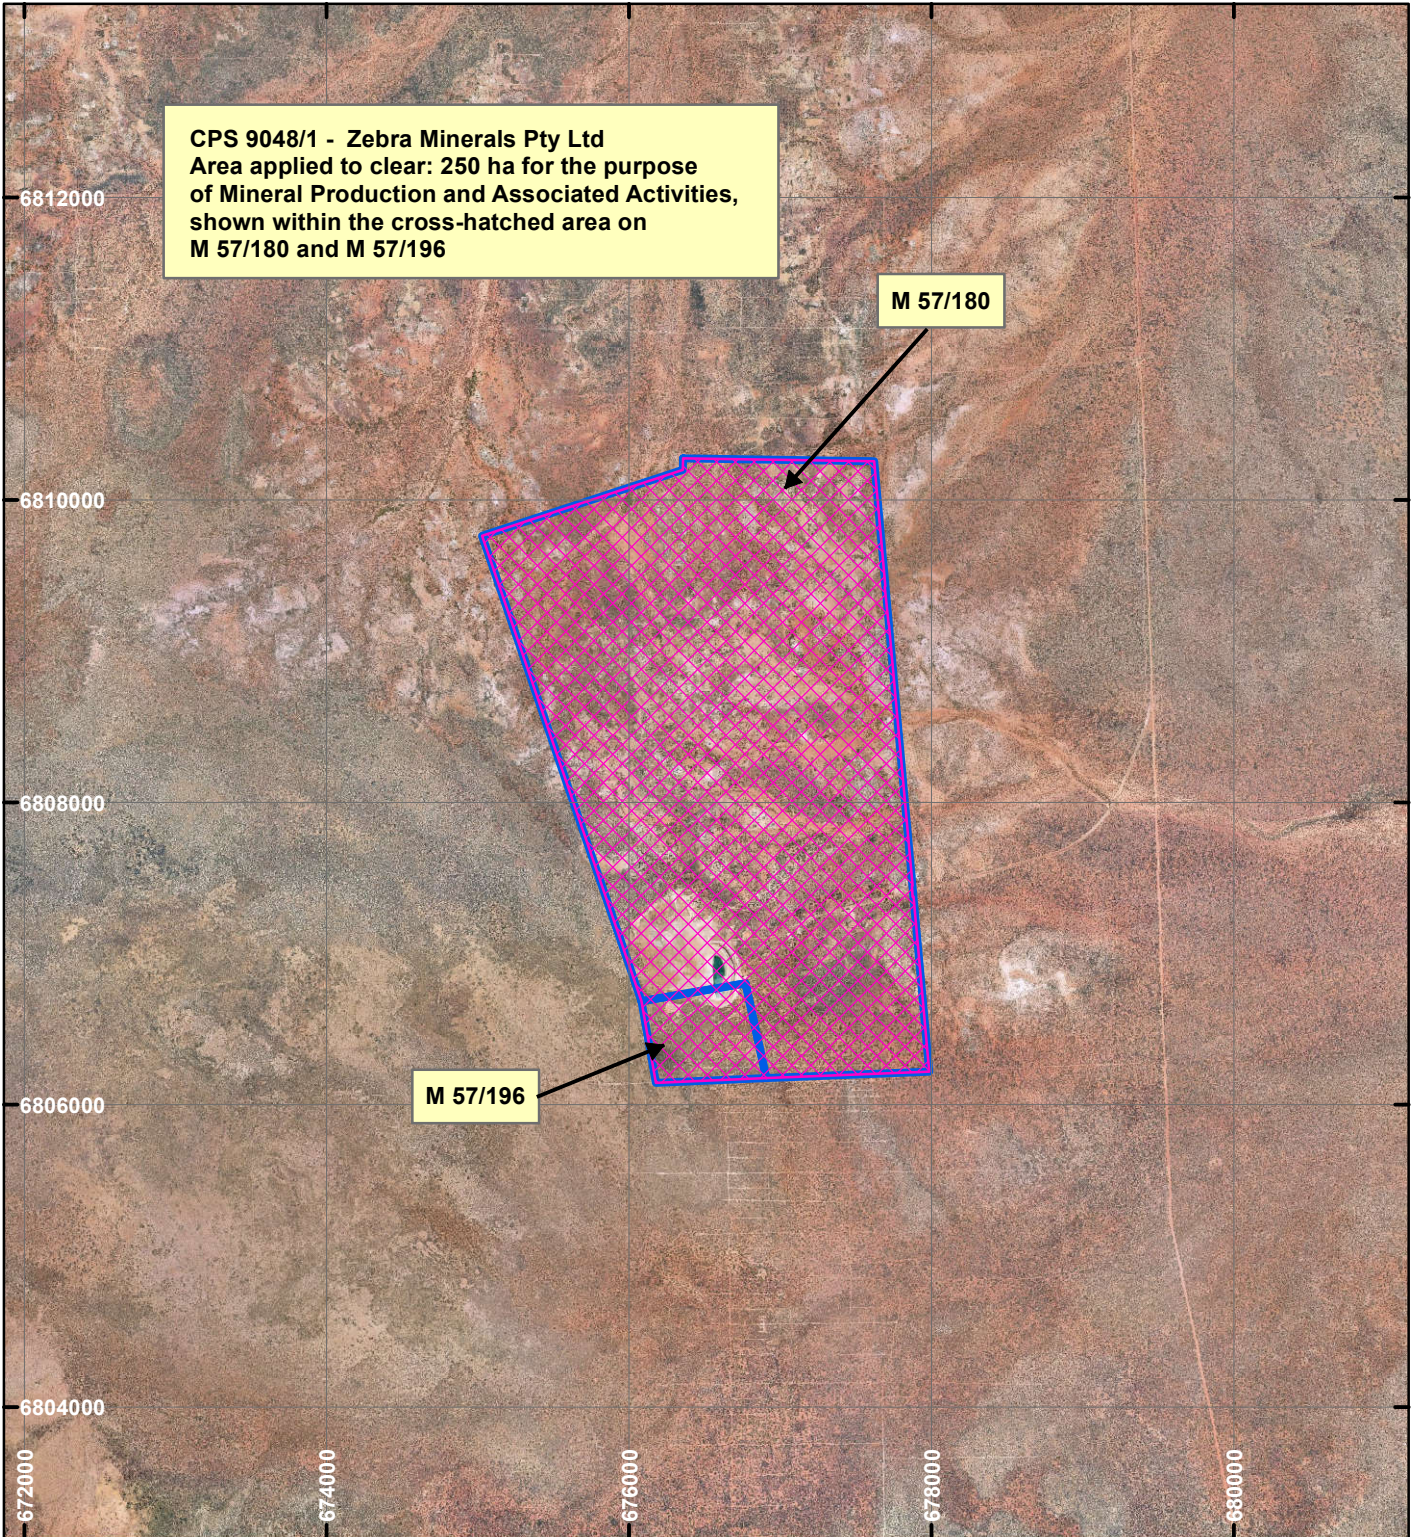

## LEGEND

Clearing Instruments

Mining Tenements

Orthophotography sourced from Landgate

Scale 1:50,000

(Approximate when reproduced at A4)

Geocentric Datum Australia 1994

Note: the data in this map have not been projected. This may result in geometric distortion or measurement inaccuracies.

..... Date .....

Officer with delegated authority under Section 20 of  
the Environmental Protection Act 1986

Information derived from this map should be  
confirmed with the data custodian acknowledged  
by the agency acronym in the legend.