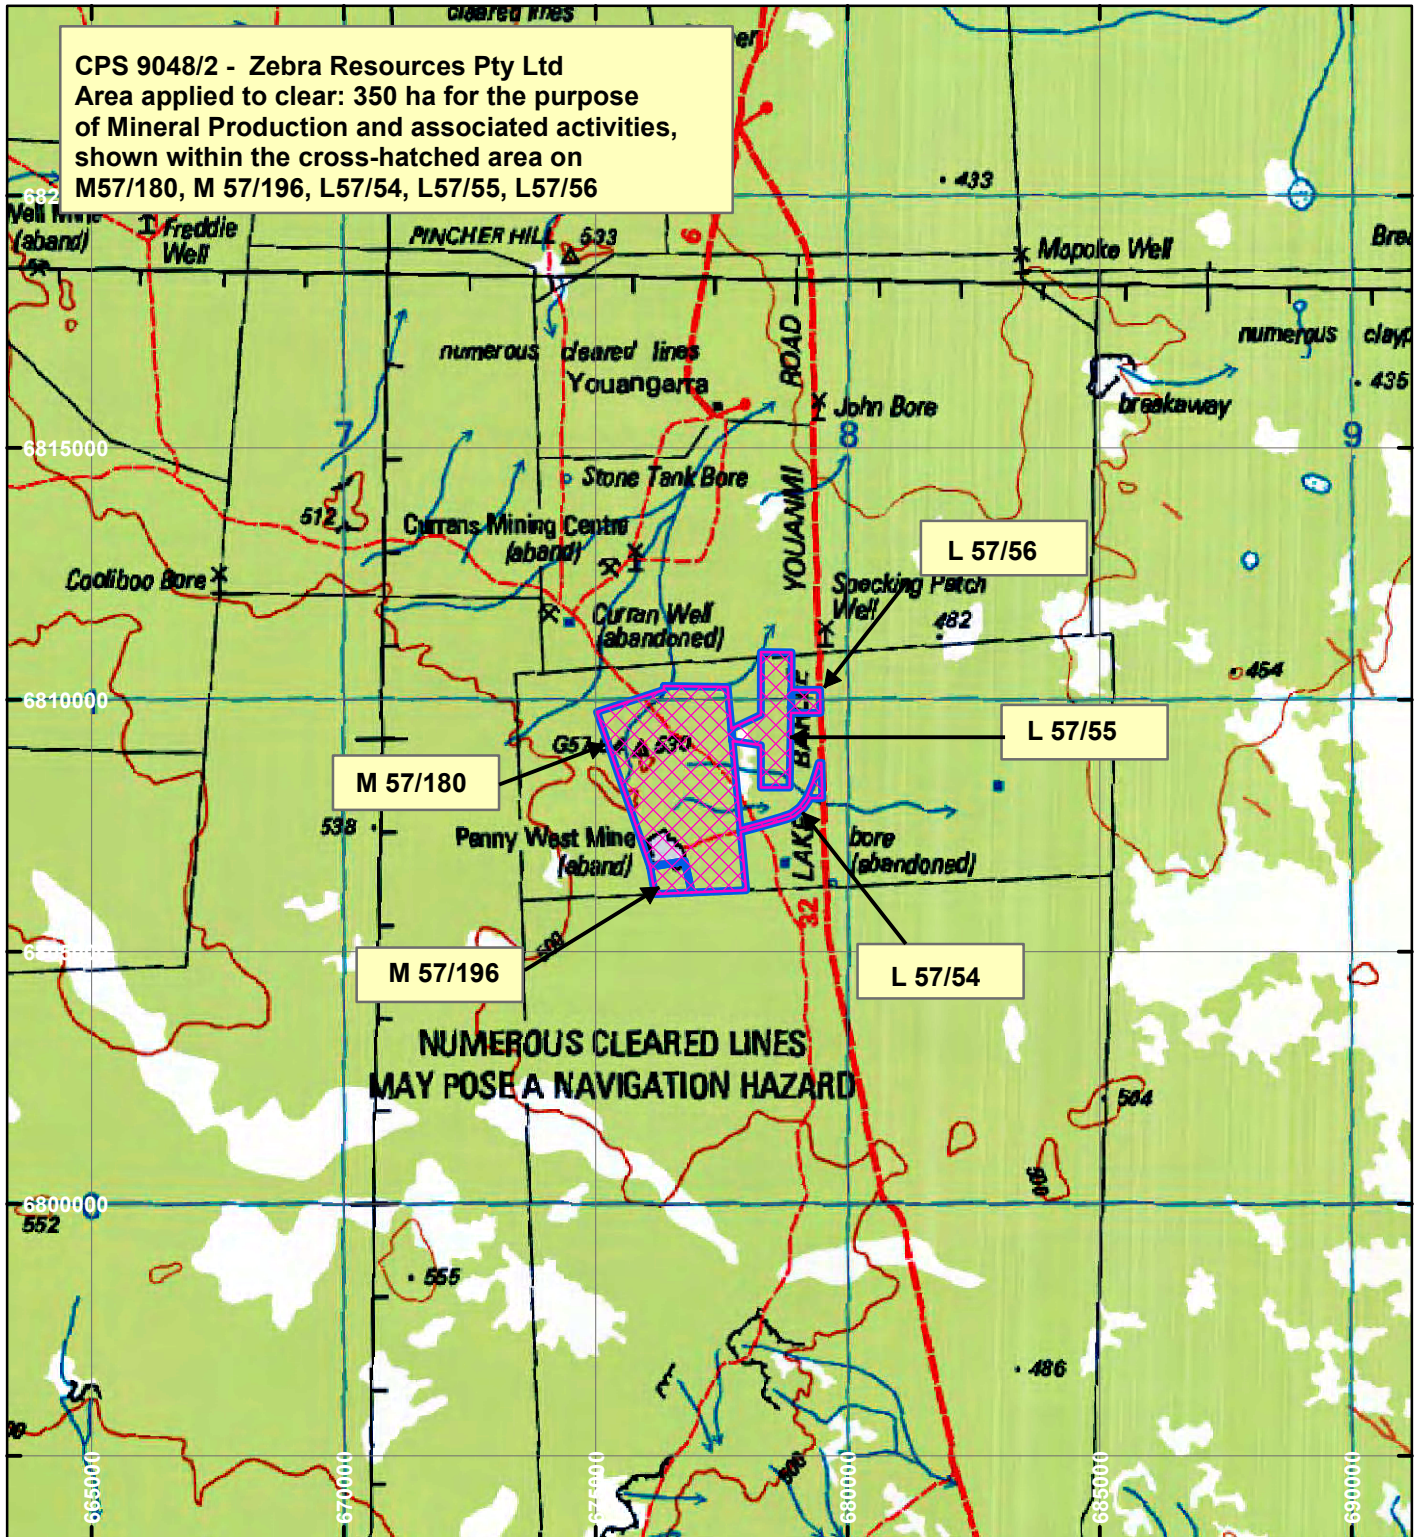

CPS 9048/2 - Zebra Resources Pty Ltd

LEGEND

Clearing Instruments

Mining Tenements

Scale 1:150,000

(Approximate when reproduced at A4)

Geocentric Datum Australia 1994

Note: the data in this map have not been projected. This may result in geometric distortion or measurement inaccuracies.

..... Date

Officer with delegated authority under Section 20 of the Environmental Protection Act 1986

Information derived from this map should be confirmed with the data custodian acknowledged by the agency acronym in the legend.