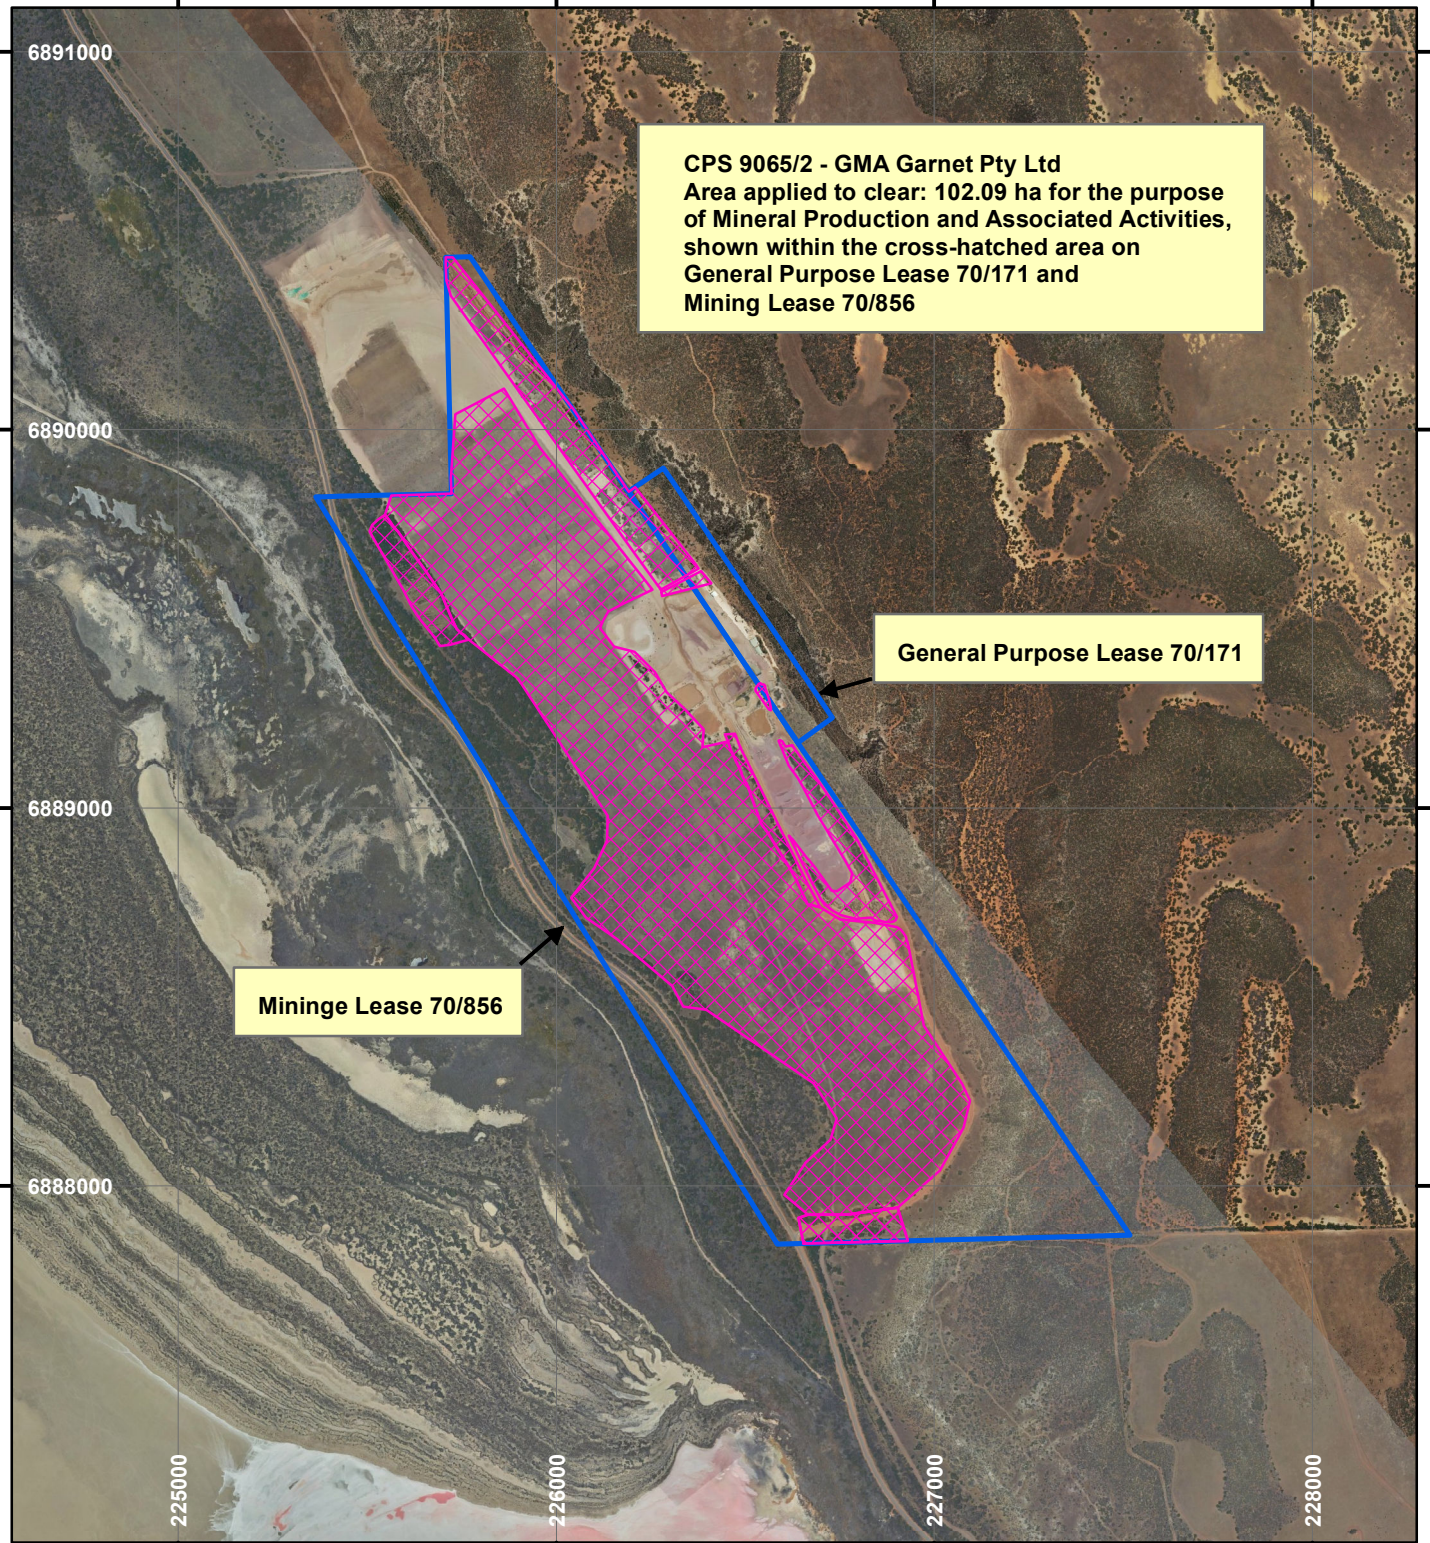

CPS 9065/2 - GMA Garnet Pty Ltd

LEGEND

Clearing Instruments

Mining Tenements

Orthophotography sourced from Landgate

Scale 1:20,000

(Approximate when reproduced at A4)

Geocentric Datum Australia 1994

Note: the data in this map have not been projected. This may result in geometric distortion or measurement inaccuracies.

..... Date

Officer with delegated authority under Section 20 of the Environmental Protection Act 1986