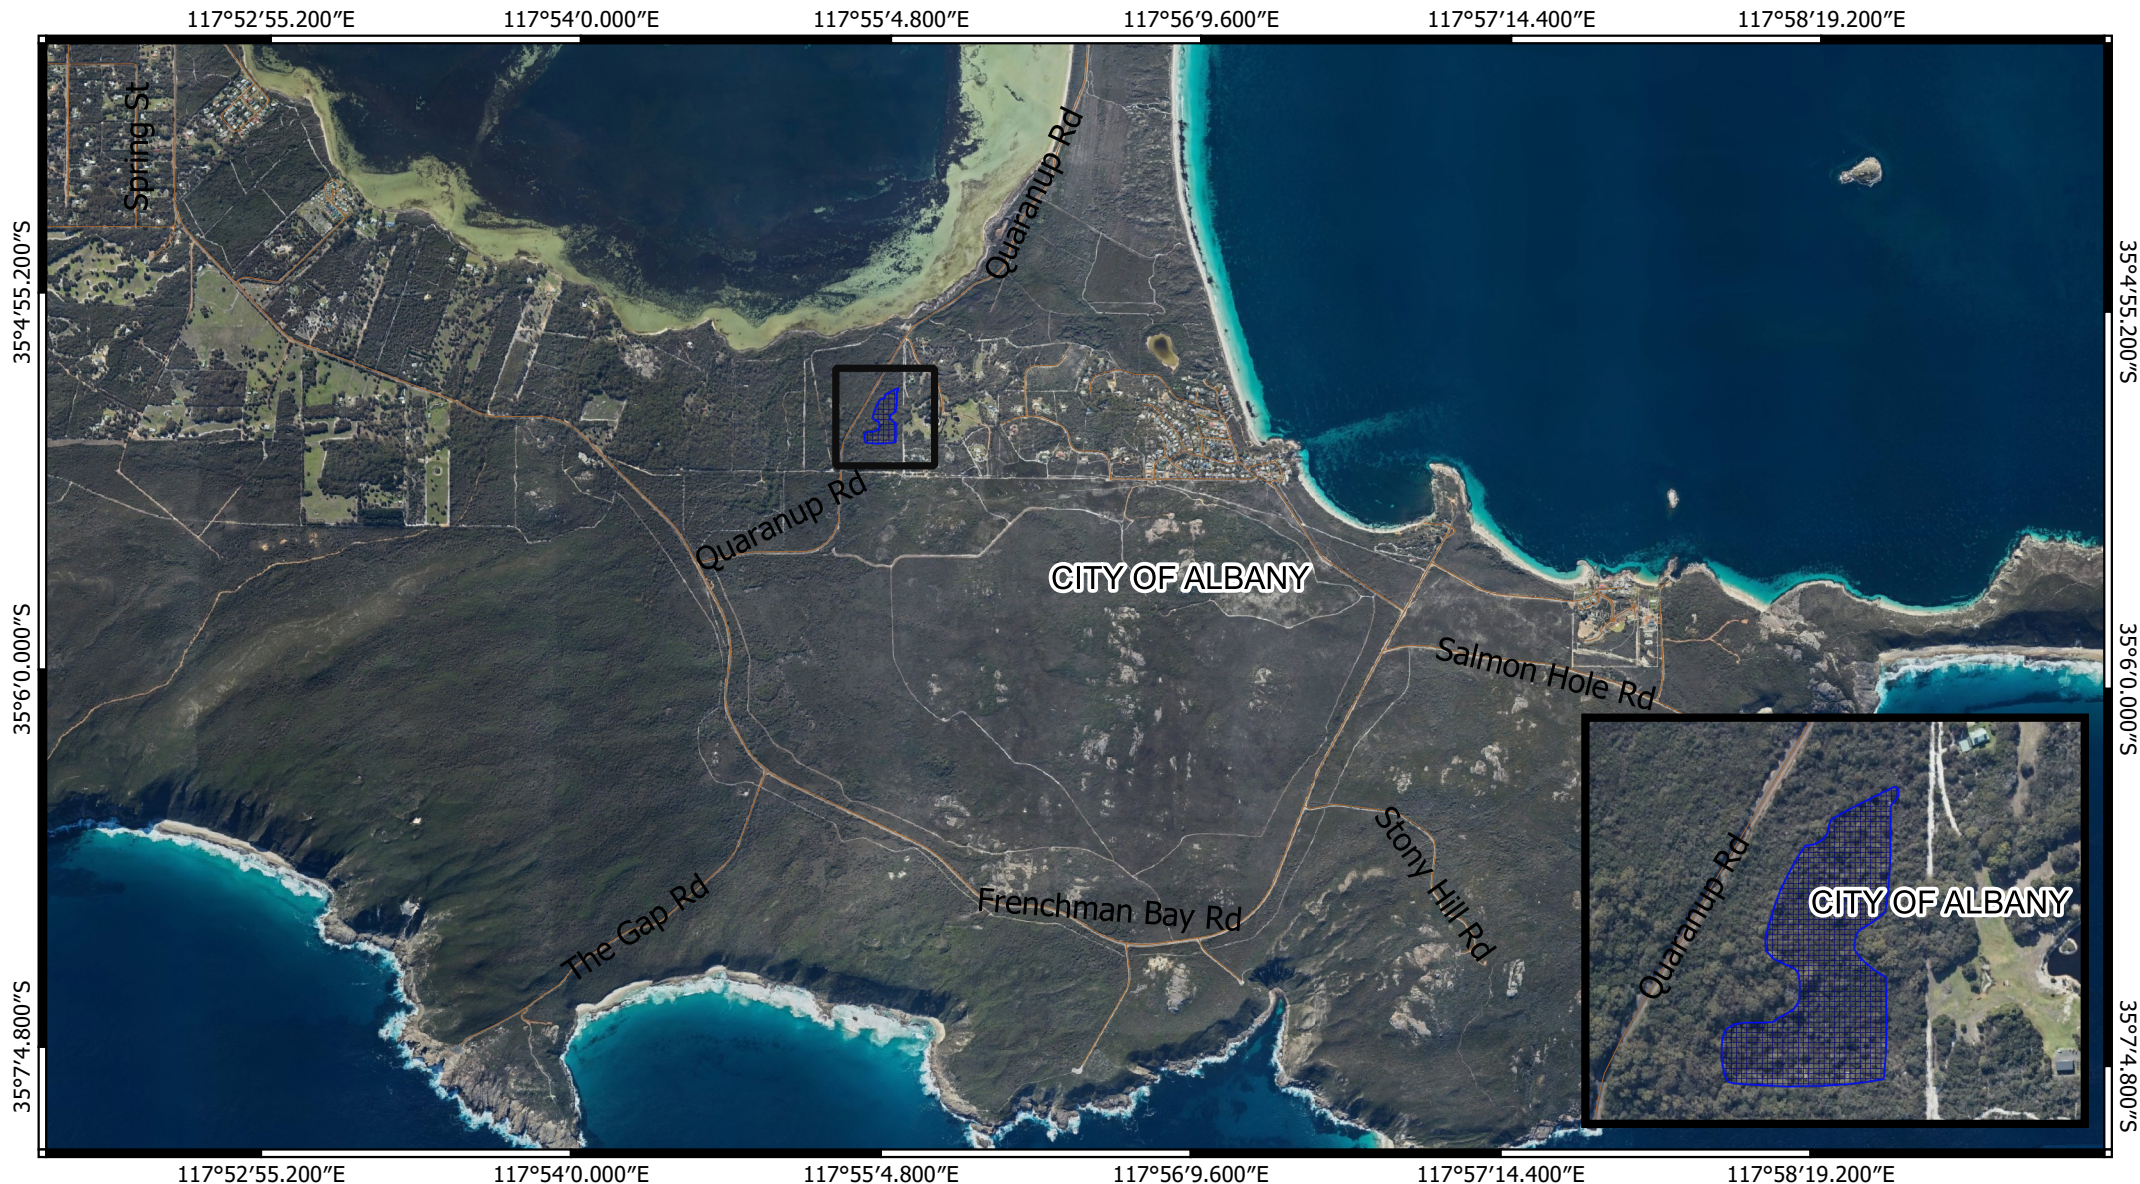

CPS 9081/1 - Context Map

Map Legend

-  CPS areas applied to clear
-  Local Government Authorities

Road Centrelines

-  Local Rd - Sealed

Image

MGA 94
Geocentric Datum of Australia 1994

0 500 1000 1500 m

1:40000

GOVERNMENT OF
WESTERN AUSTRALIA