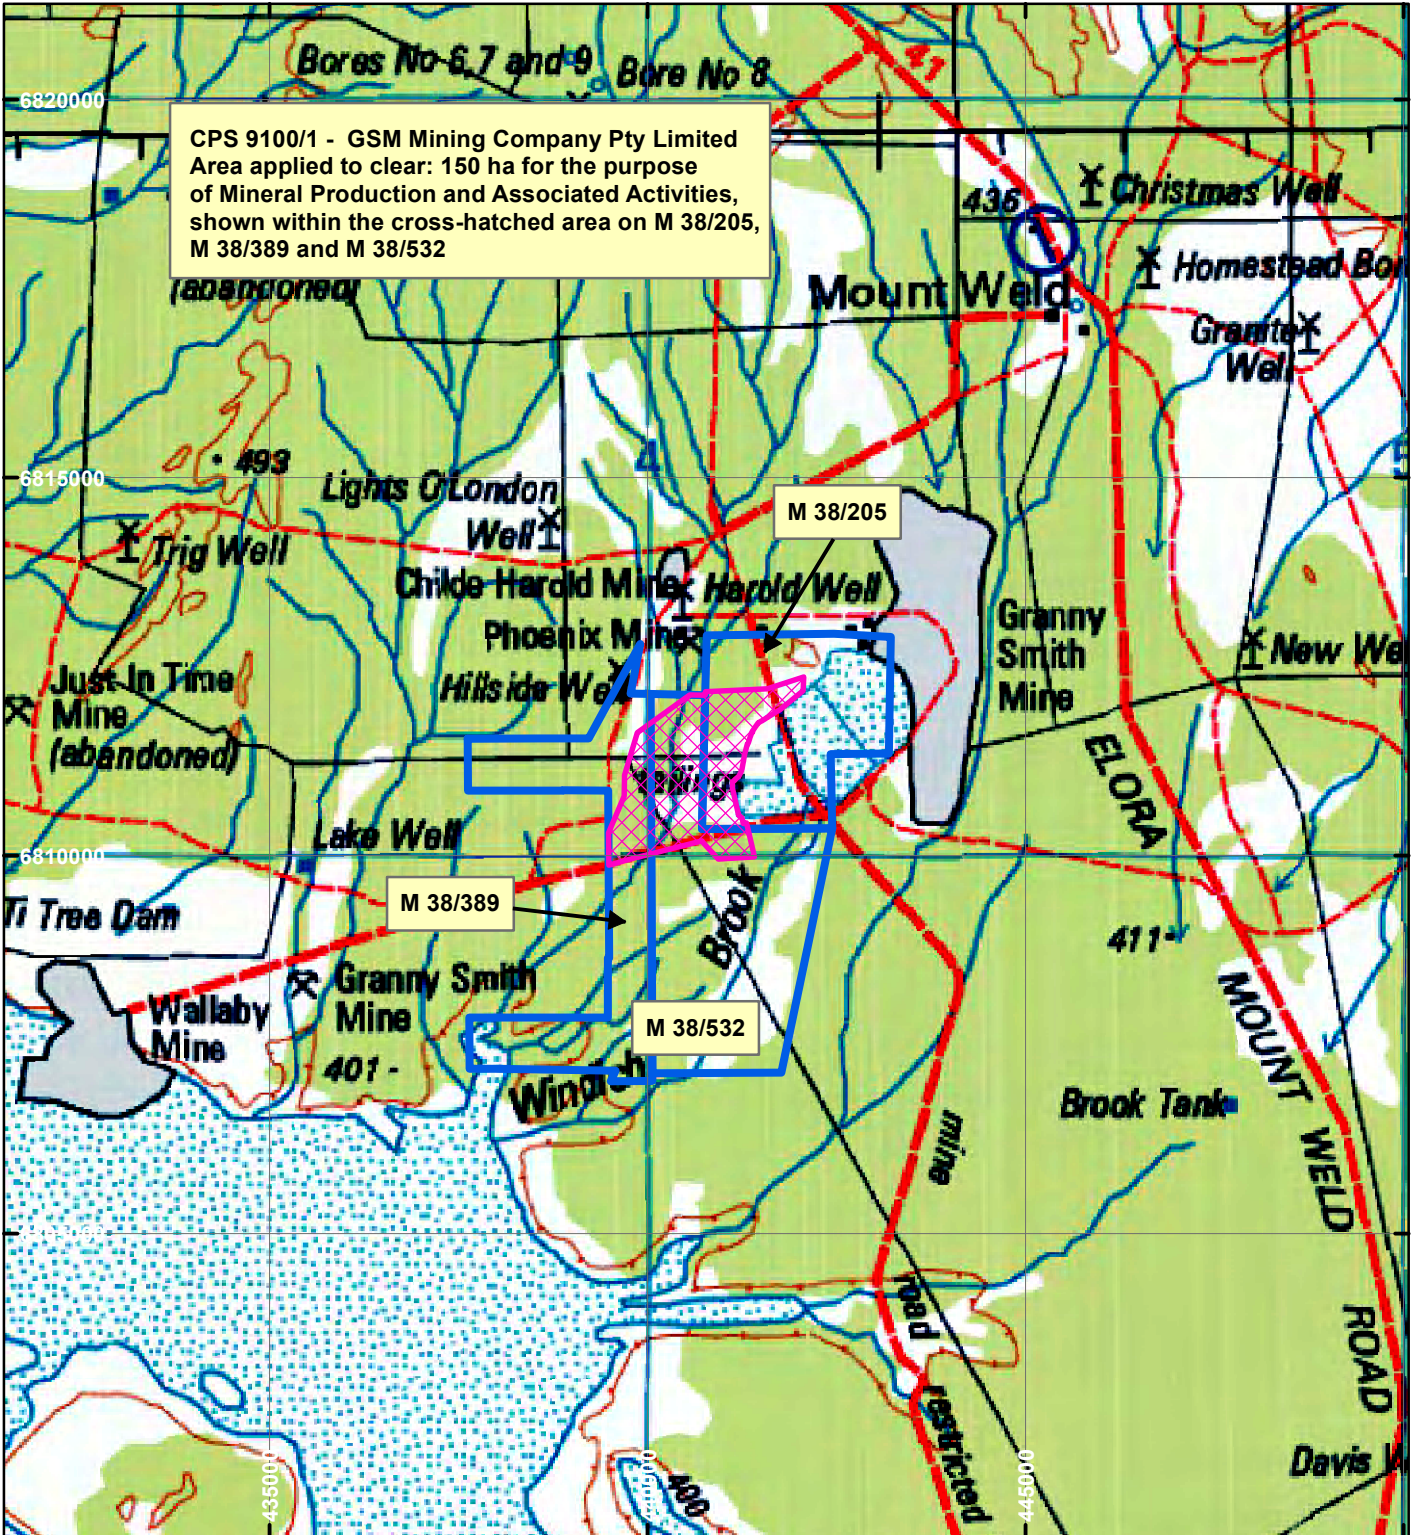

CPS 9100/1 - GSM Mining Company Pty Limited

LEGEND

Clearing Instruments

Mining Tenements

Scale 1:100,000

(Approximate when reproduced at A4)

Geocentric Datum Australia 1994

Note: the data in this map have not been projected. This may result in geometric distortion or measurement inaccuracies.

..... Date

Officer with delegated authority under Section 20 of
 the Environmental Protection Act 1986

Information derived from this map should be
 confirmed with the data custodian acknowledged
 by the agency acronym in the legend.

WA Crown Copyright 2002