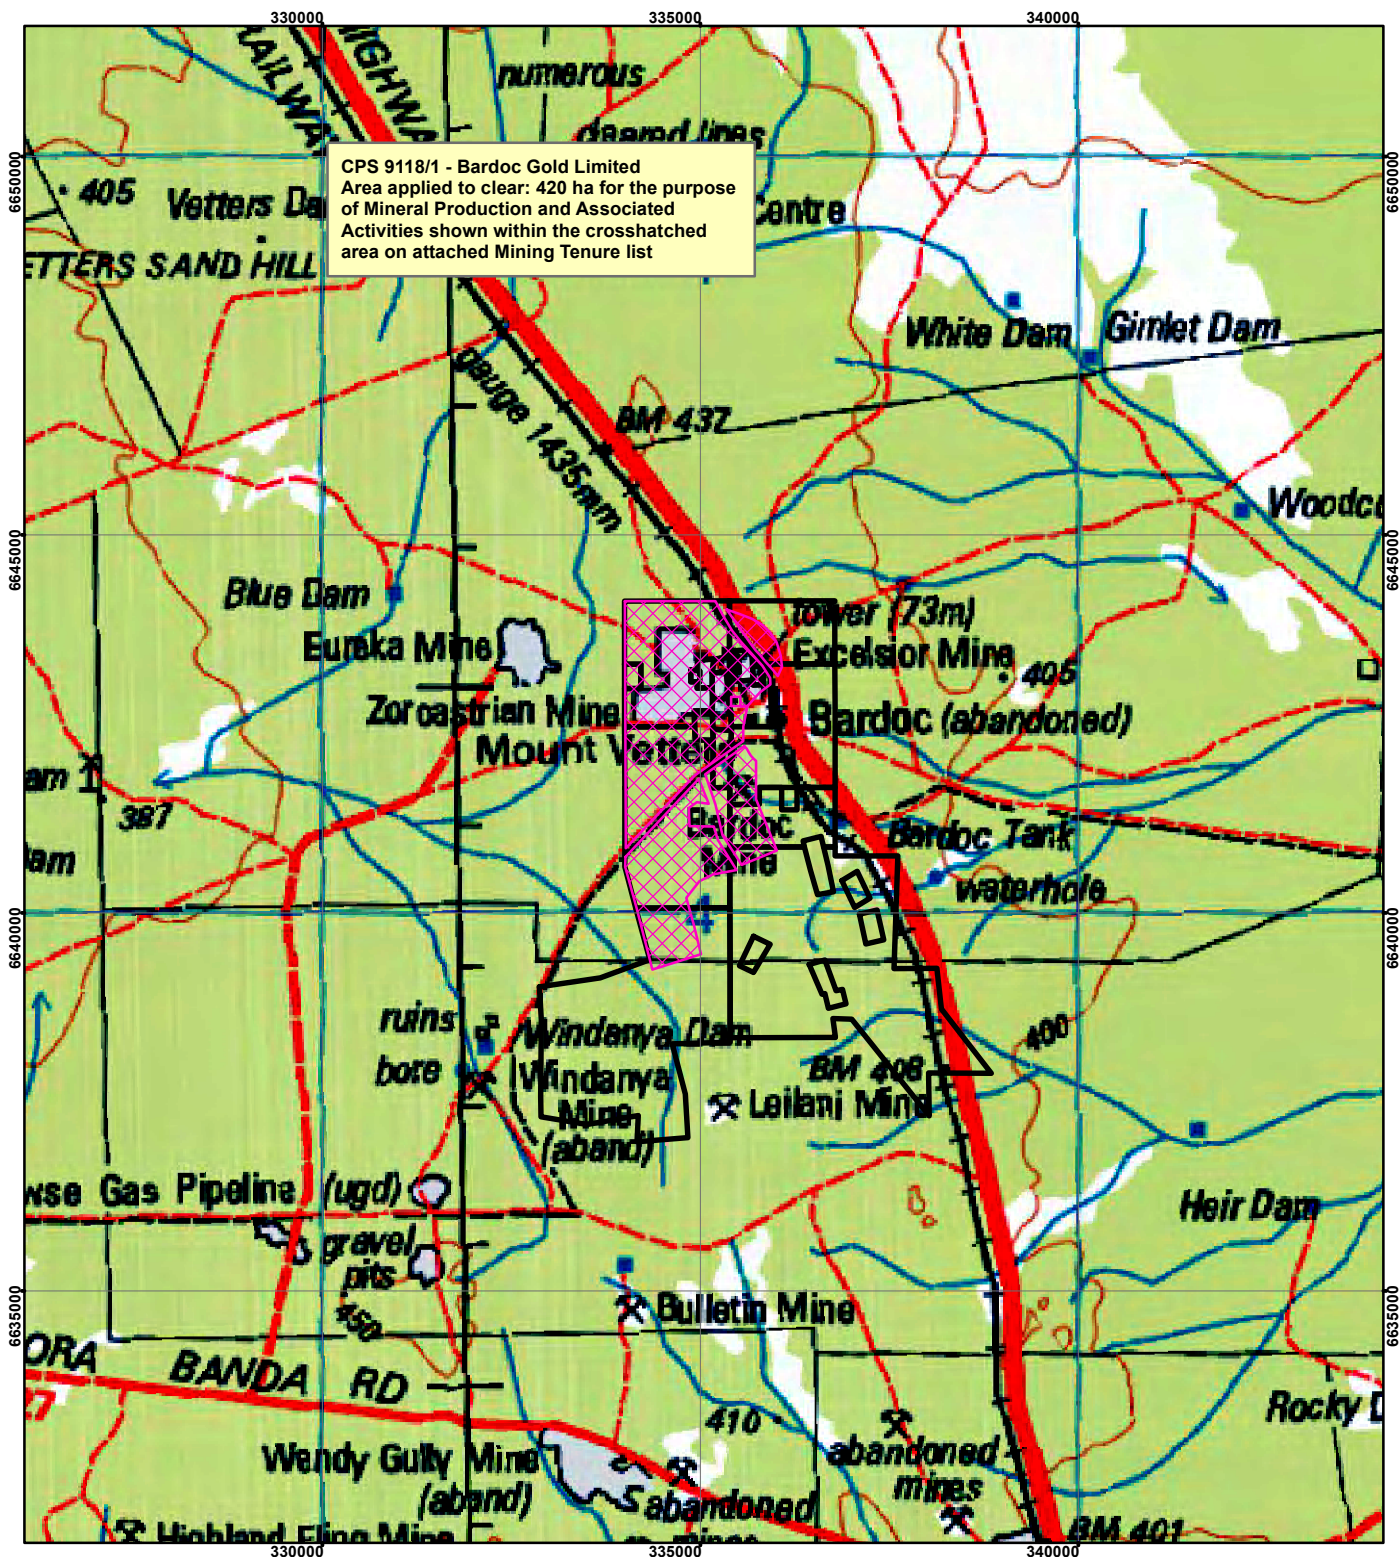

CPS 9118/1 - Bardoc Gold Limited

LEGEND

Clearing Instruments

Mining Tenements

Geocentric Datum Australia 1994

..... Date .....

Officer with delegated authority under Section 20 of the Environmental Protection Act 1986

Information derived from this map should be confirmed with the data custodian acknowledged by the agency acronym in the legend.