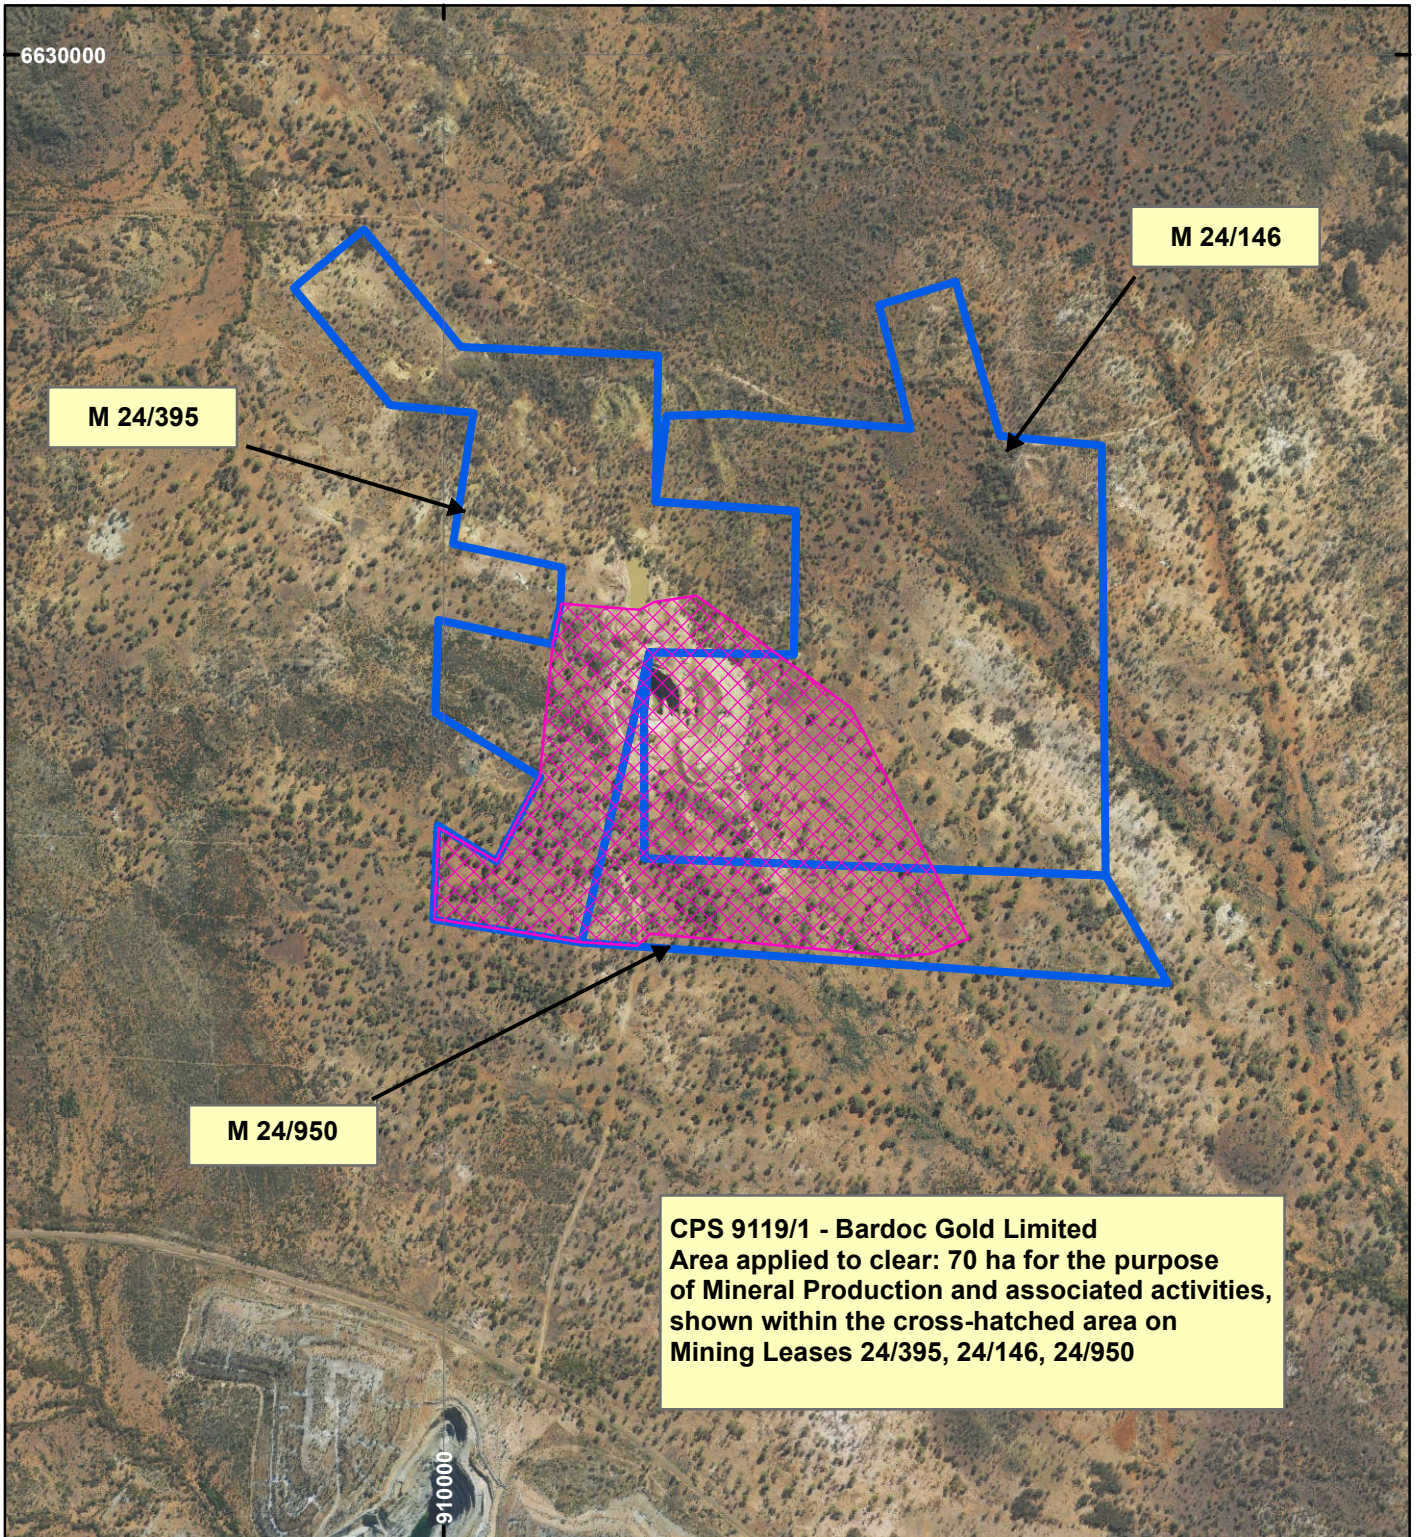

CPS 9119/1 - Bardoc Gold Limited

LEGEND

 Clearing Instruments

 Mining Tenements

Orthophotography sourced from Landgate

Scale 1:20,000

(Approximate when reproduced at A4)

Geocentric Datum Australia 1994

Note: the data in this map have not been projected. This may result in geometric distortion or measurement inaccuracies.

..... Date

Officer with delegated authority under Section 20 of the Environmental Protection Act 1986