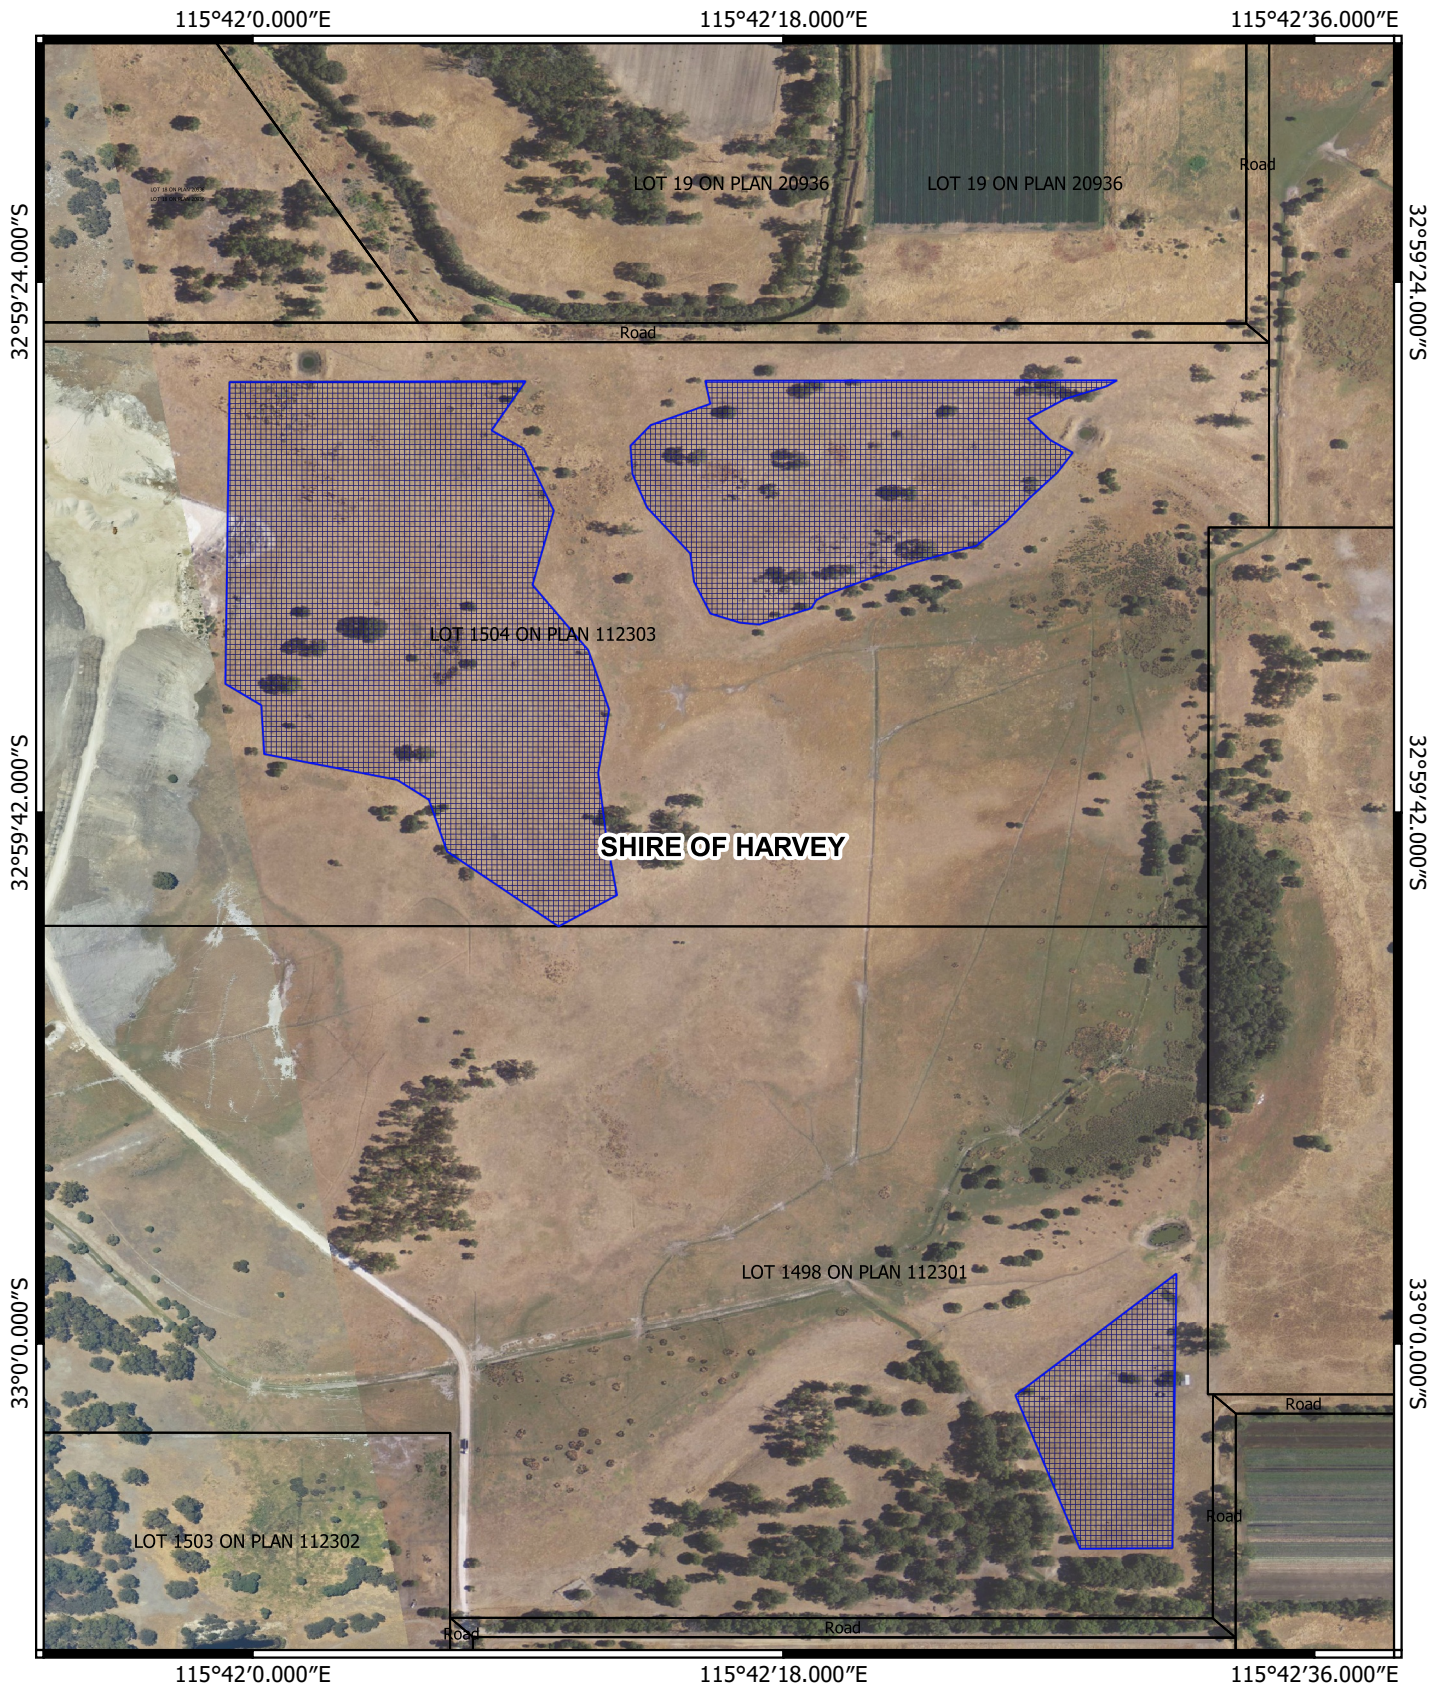

CPS 9126/1 - Map

Legend

-  CPS areas applied to clear
-  Land Tenure
-  Local Government Authorities

Image

1:5000

0 100 200 300 m

MGA 94
Geocentric Datum of Australia 1994

**GOVERNMENT OF
WESTERN AUSTRALIA**