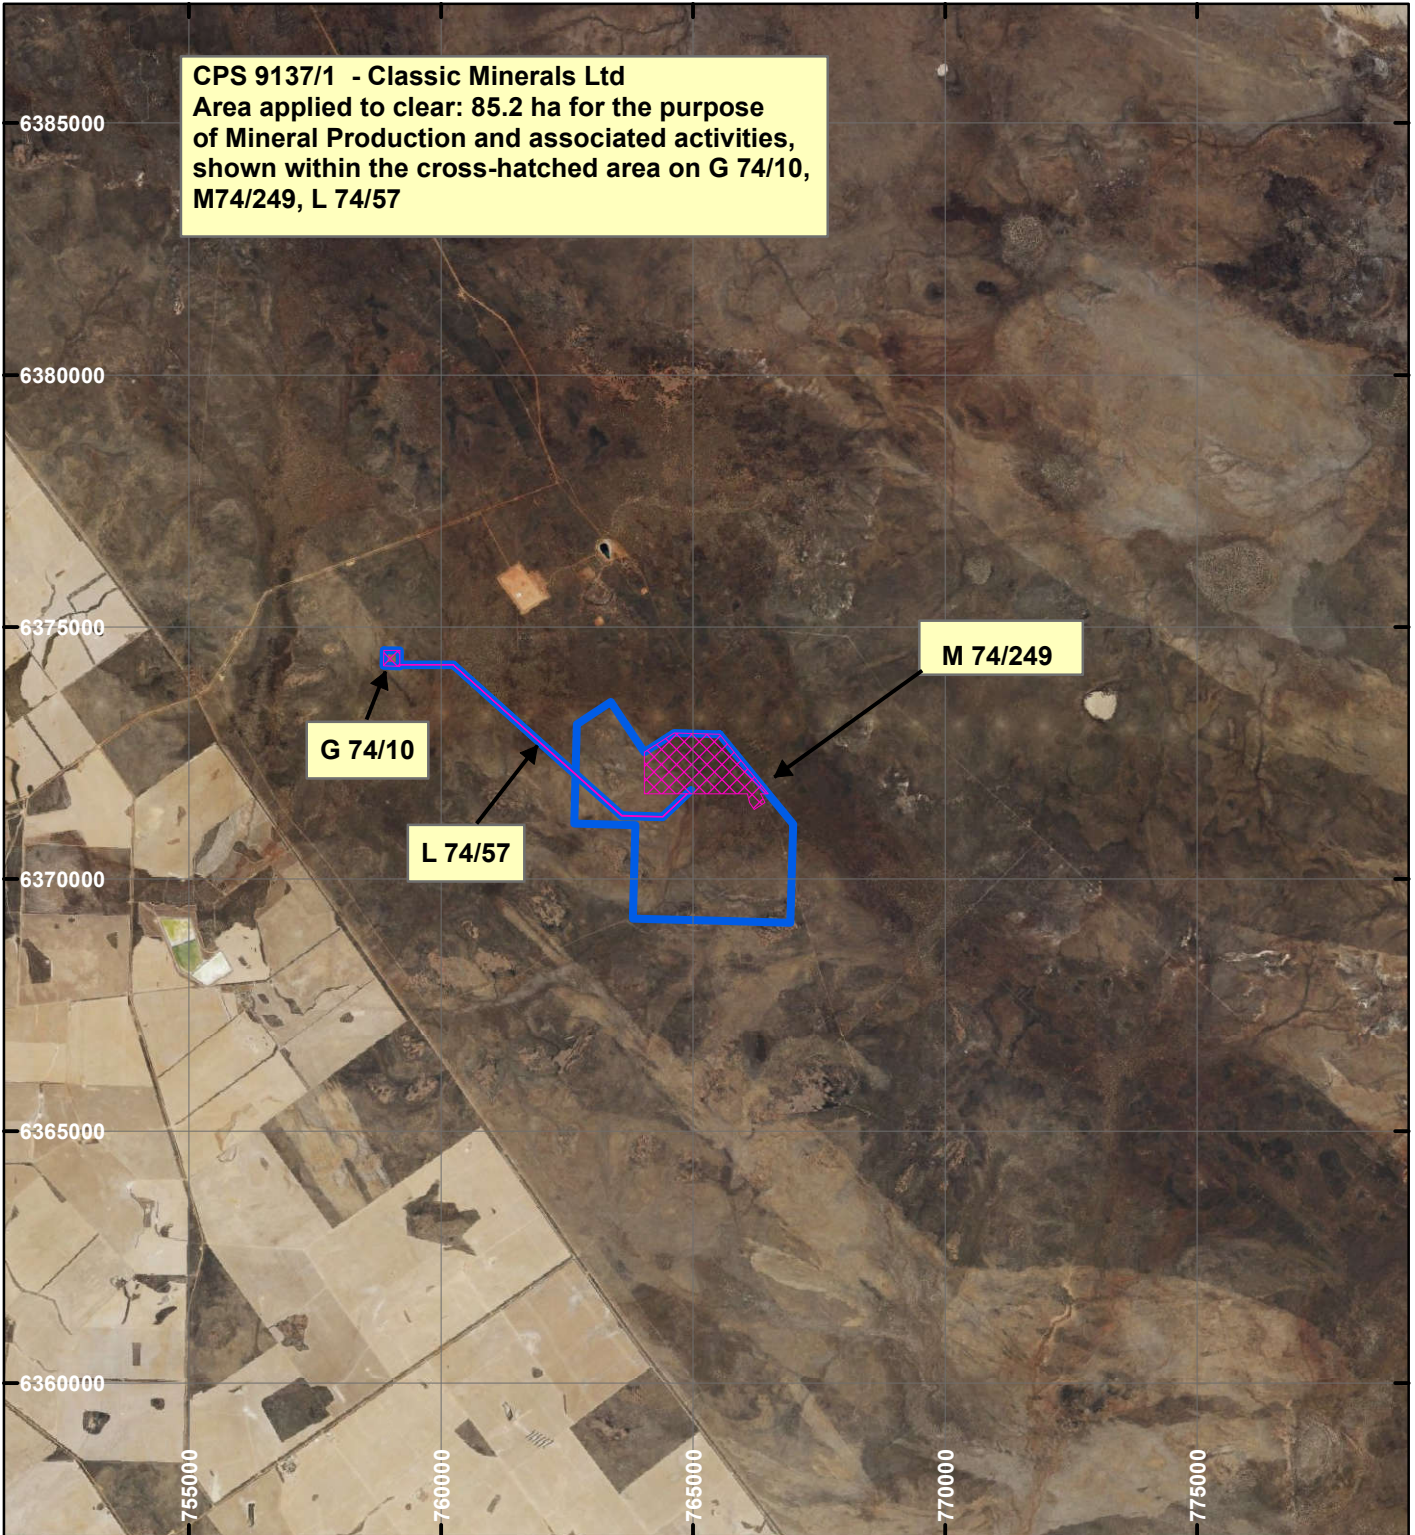

CPS 9137/1 - Classic Minerals Ltd

LEGEND

Clearing Instruments

Mining Tenements

Scale 1:150,000

(Approximate when reproduced at A4)

Geocentric Datum Australia 1994

Note: the data in this map have not been projected. This may result in geometric distortion or measurement inaccuracies.

..... Date

Officer with delegated authority under Section 20 of the Environmental Protection Act 1986

Information derived from this map should be confirmed with the data custodian acknowledged by the agency acronym in the legend.

WA Crown Copyright 2002