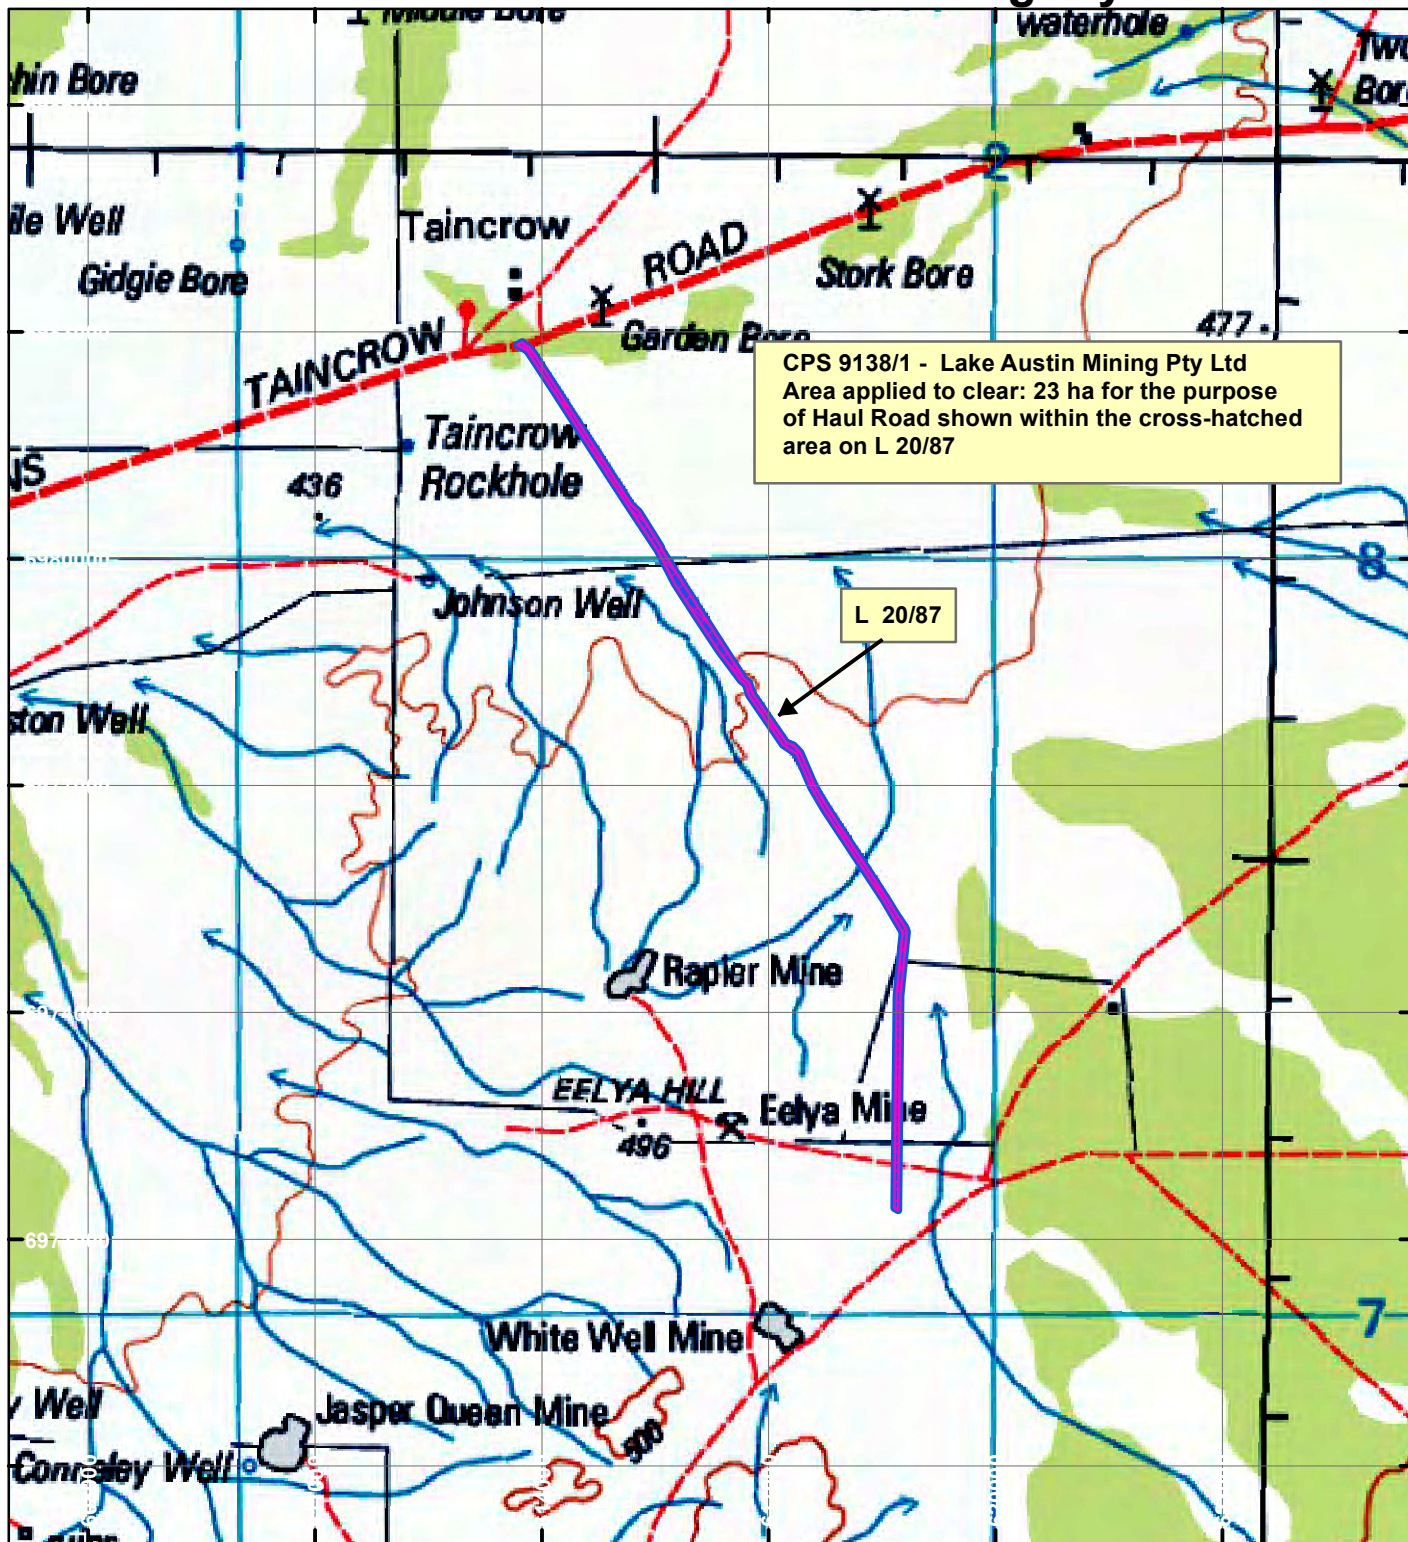

CPS 9138/1 - Lake Austin Mining Pty Ltd

LEGEND

Clearing Instruments

Mining Tenements

Scale 1:100,000

(Approximate when reproduced at A4)

Geocentric Datum Australia 1994

..... Date .....

Officer with delegated authority under Section 20 of the Environmental Protection Act 1986

WA Crown Copyright 2002