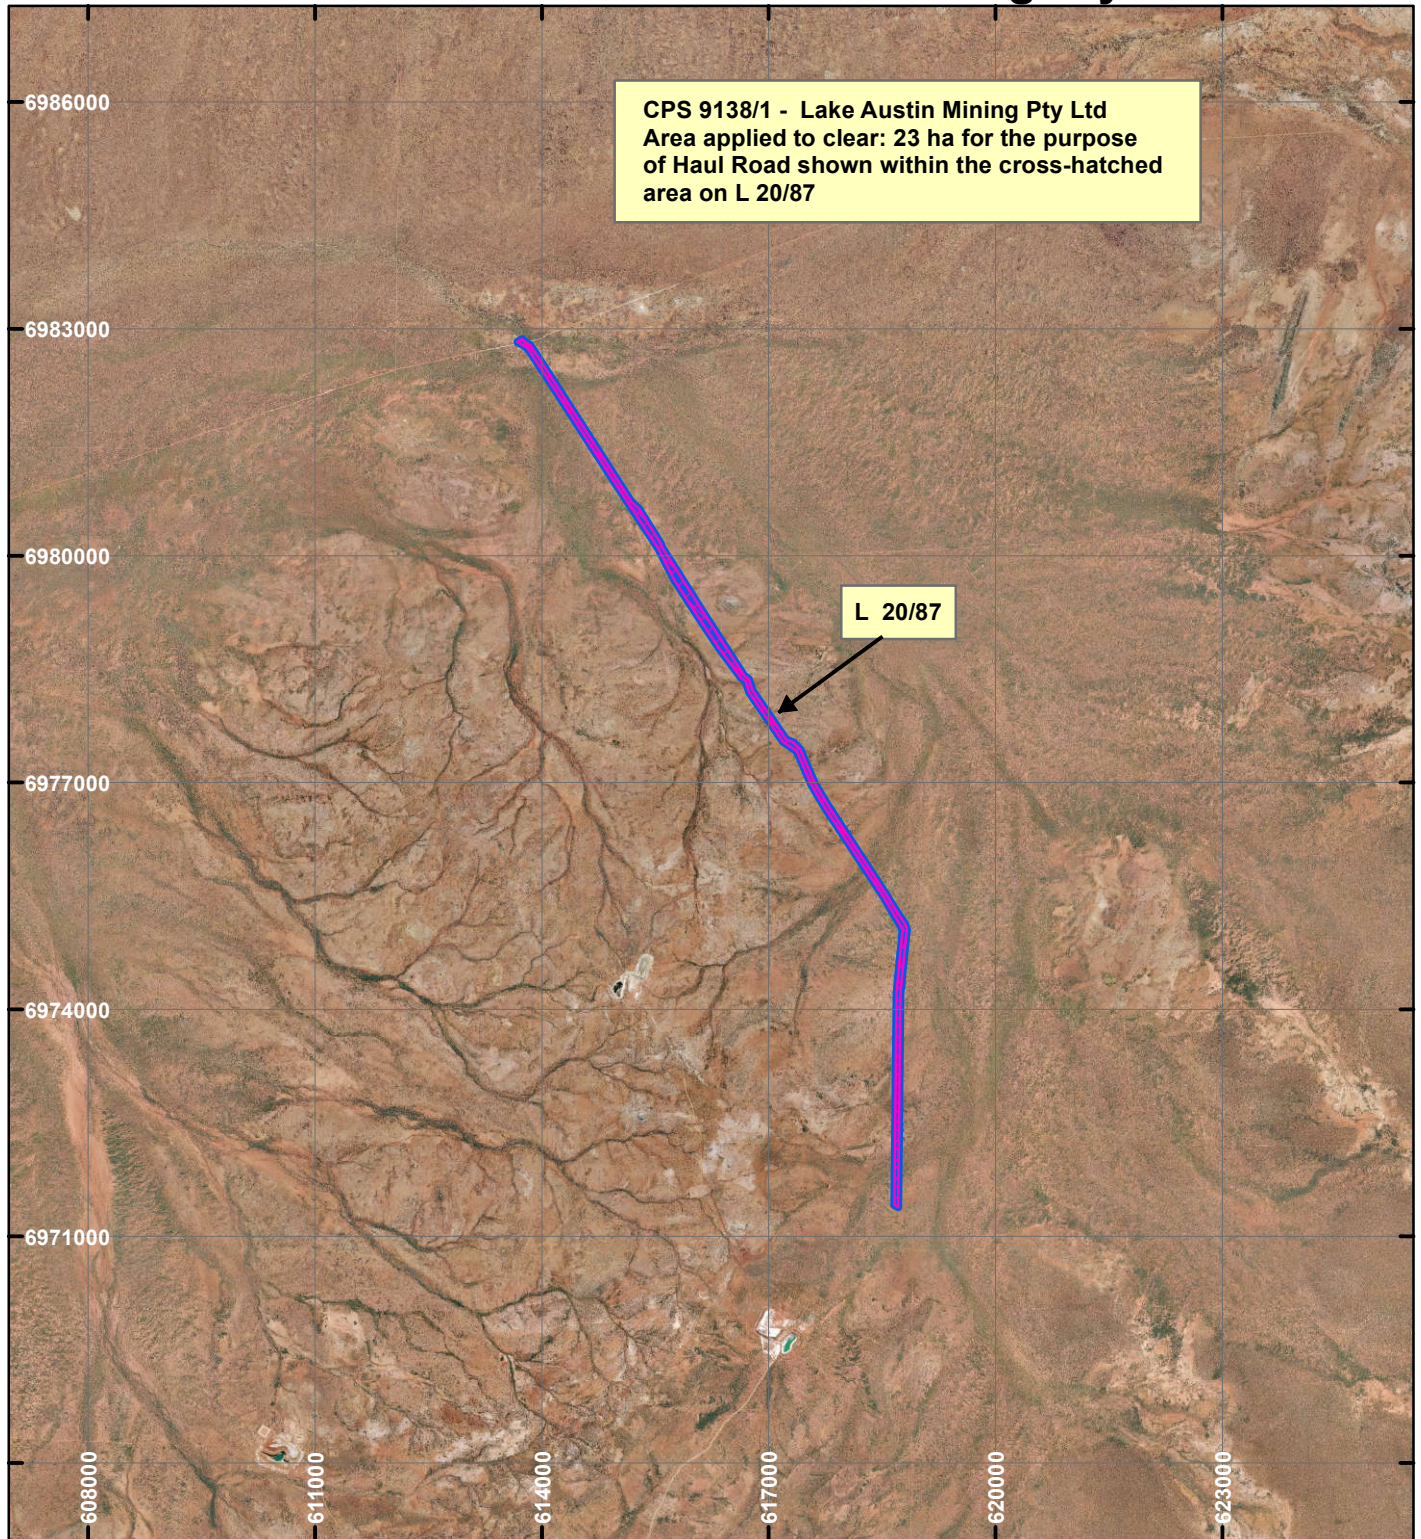

CPS 9138/1 - Lake Austin Mining Pty Ltd

LEGEND

Clearing Instruments

Mining Tenements

Orthophotography sourced from Landgate

Scale 1:100,000

(Approximate when reproduced at A4)

Geocentric Datum Australia 1994

Note: the data in this map have not been projected. This may result in geometric distortion or measurement inaccuracies.

..... Date

Officer with delegated authority under Section 20 of the Environmental Protection Act 1986