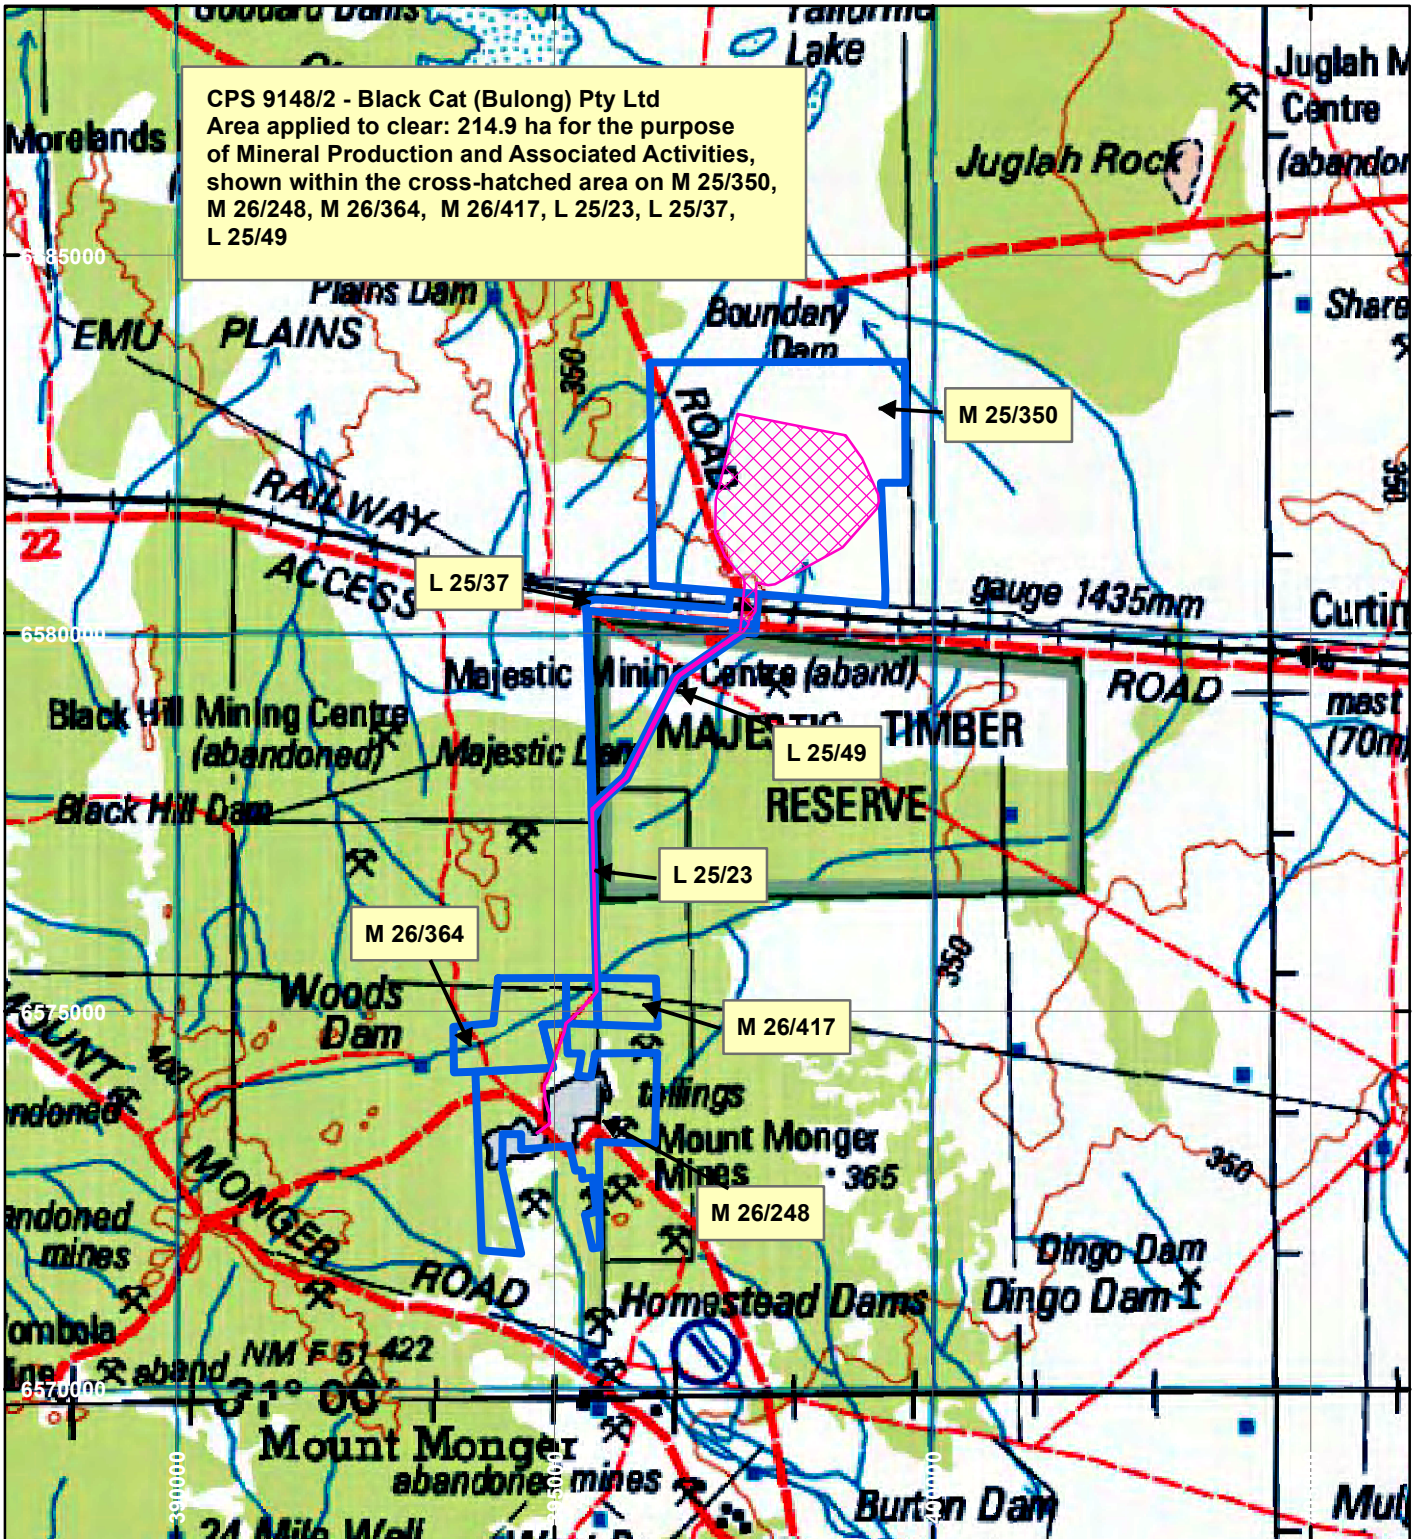

## LEGEND

Clearing Instruments

Mining Tenements

Scale 1:100,000

(Approximate when reproduced at A4)

Geocentric Datum Australia 1994

Note: the data in this map have not been projected. This may result in geometric distortion or measurement inaccuracies.