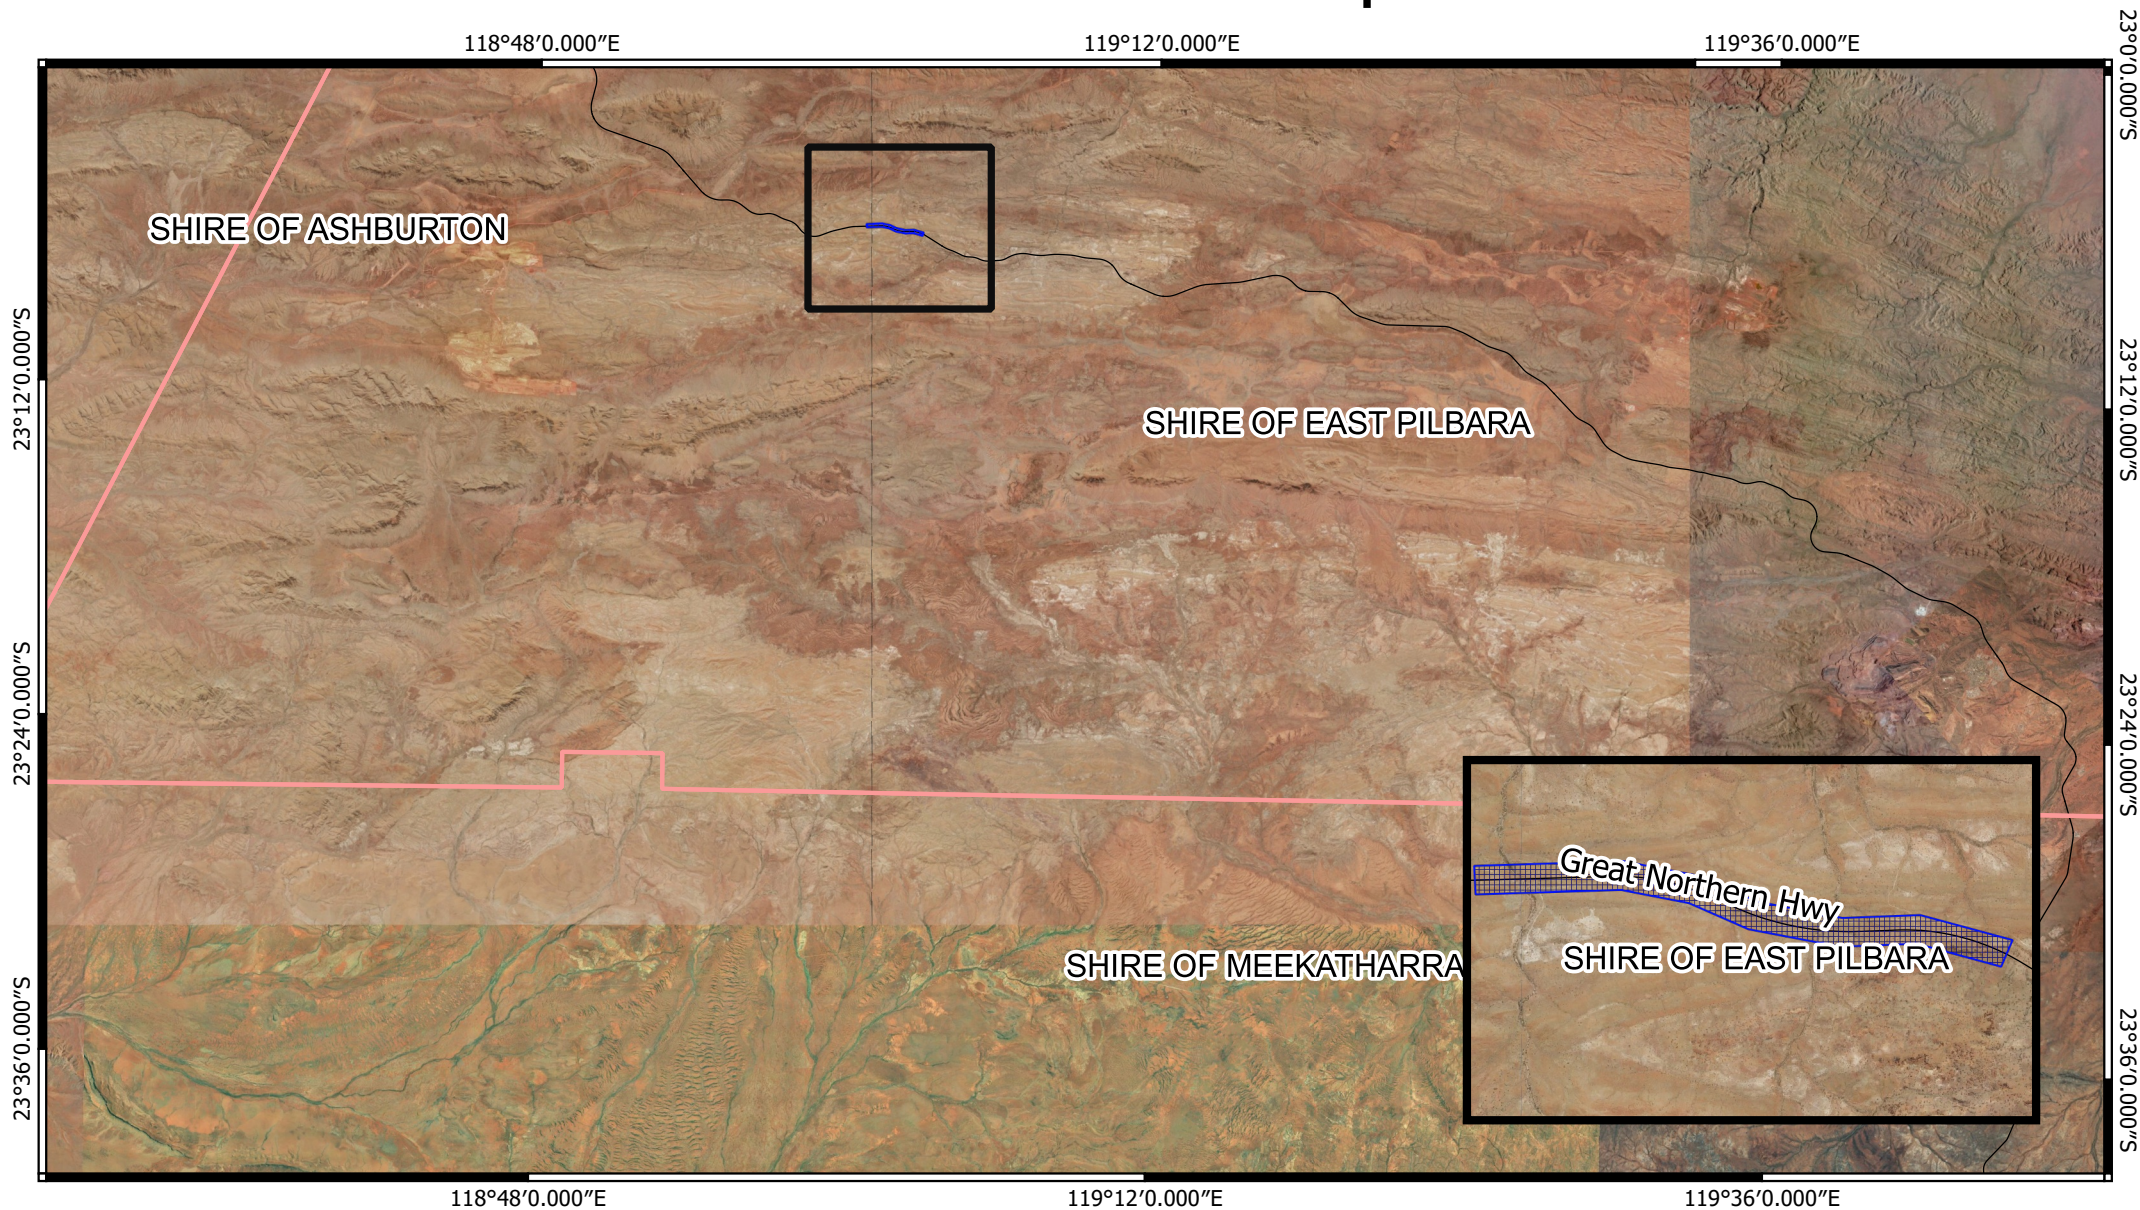

# CPS 9154/1 - Context Map

## Map Legend

-  CPS areas applied to clear
-  Local Government Authorities

## Road Centrelines

-  Highway

## Image

MGA 94  
Geocentric Datum of Australia 1994

0 3 6 9 km

1:500000

GOVERNMENT OF  
WESTERN AUSTRALIA